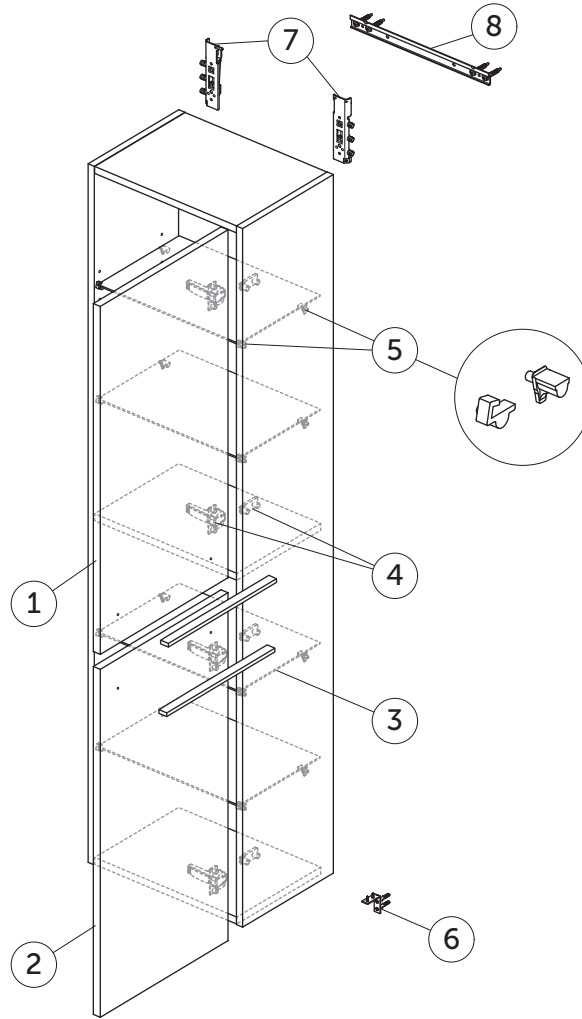

SPARE PARTS

Column Unit 1600
2 doors

I.LIFE A

Item	Description	Colour/Finish	Code No.	Quantity
1	Column upper door panel 797 x 396 (no hinges)	DU - White Matt NF - Sand Beige Matt NH - Greige Matt NG - Quartz Grey Matt NV - Carbon Grey Matt NX - Natural Oak NW - Coffee Oak	TF139DU TF139NF TF139NH TF139NG TF139NV TF139NX TF139NW	1
2	Column lower door panel 797 x 396 (no hinges)	DU - White Matt NF - Sand Beige Matt NH - Greige Matt NG - Quartz Grey Matt NV - Carbon Grey Matt NX - Natural Oak NW - Coffee Oak	TF140DU TF140NF TF140NH TF140NG TF140NV TF140NX TF140NW	1
3	Glass shelf 365 x 252 x 5		TF141RQ	1
4	Hinge KIT SC FO BLUM (hinge and plate)		TF14367	1 + 1
5	Glass shelf supports KIT	Transparent	TF14467	2 + 2
6	Safety KIT CU (small L-bracket, screws, plugs)		TF14567	7
7	Hangers KIT LT		TF14667	pair
8	Wall fixation KIT CU (hanger plate, screws, plugs)		TF14767	9