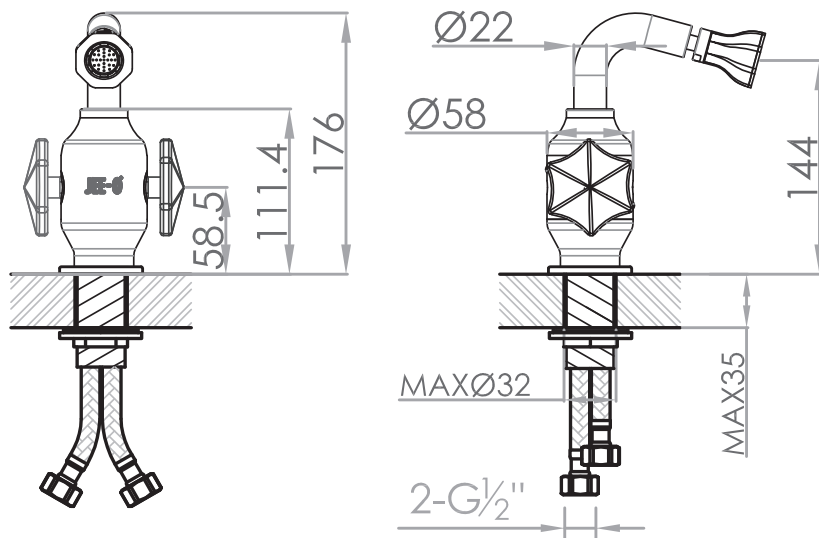

# JEE-O bloom bidet mixer

Article code:	600-4106	Connection:	2 x G 1/2" (Ø15mm / 0.6") nylon <sup>(out)</sup> /epdm <sup>(in)</sup> flexhose with brass swivel British Standard Pipe (BSP)
Material:	PVD coated gun metal Stainless Steel r304	Thread:	
Cleaning instructions:	download JEE-O shower and taps manual on our website: <a href="http://www.jee-o.com">www.jee-o.com</a>	Dimension package:	L 45 x W 27 x H 14 cm
Cartridges:	Available soon	Total weight:	1.93 kg
Flow at water of 38°C / 100,4°F:	9L p/m at 3bar pressure	Package weight:	0.55 kg
		Placing on a water-tight floor	
		2 year warranty	