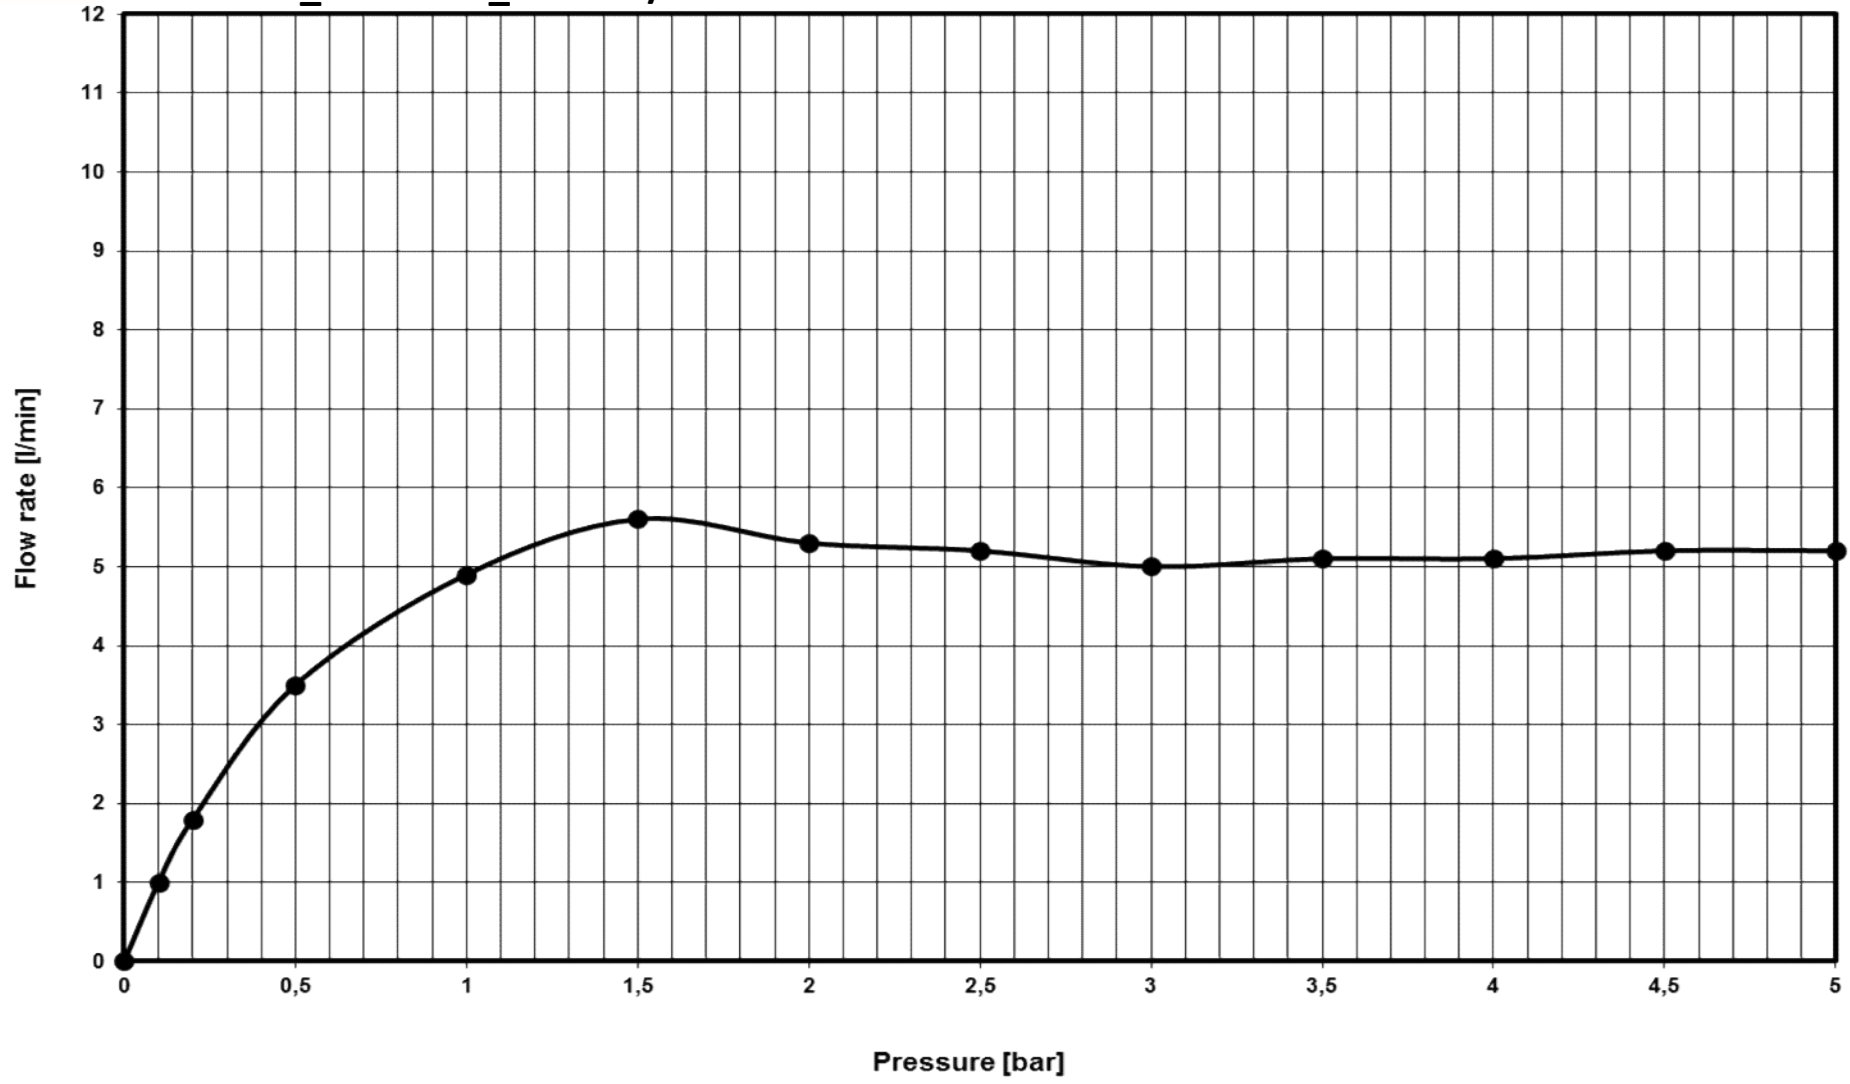

JOY NEO

BD143AA_BD144AA_BD145AA_BD146AA_BD147AA_BD148AA_BD149AA_BD150AA_
BD151AA_BD152AA_Basin 5l/min

—●— Mixed water - series