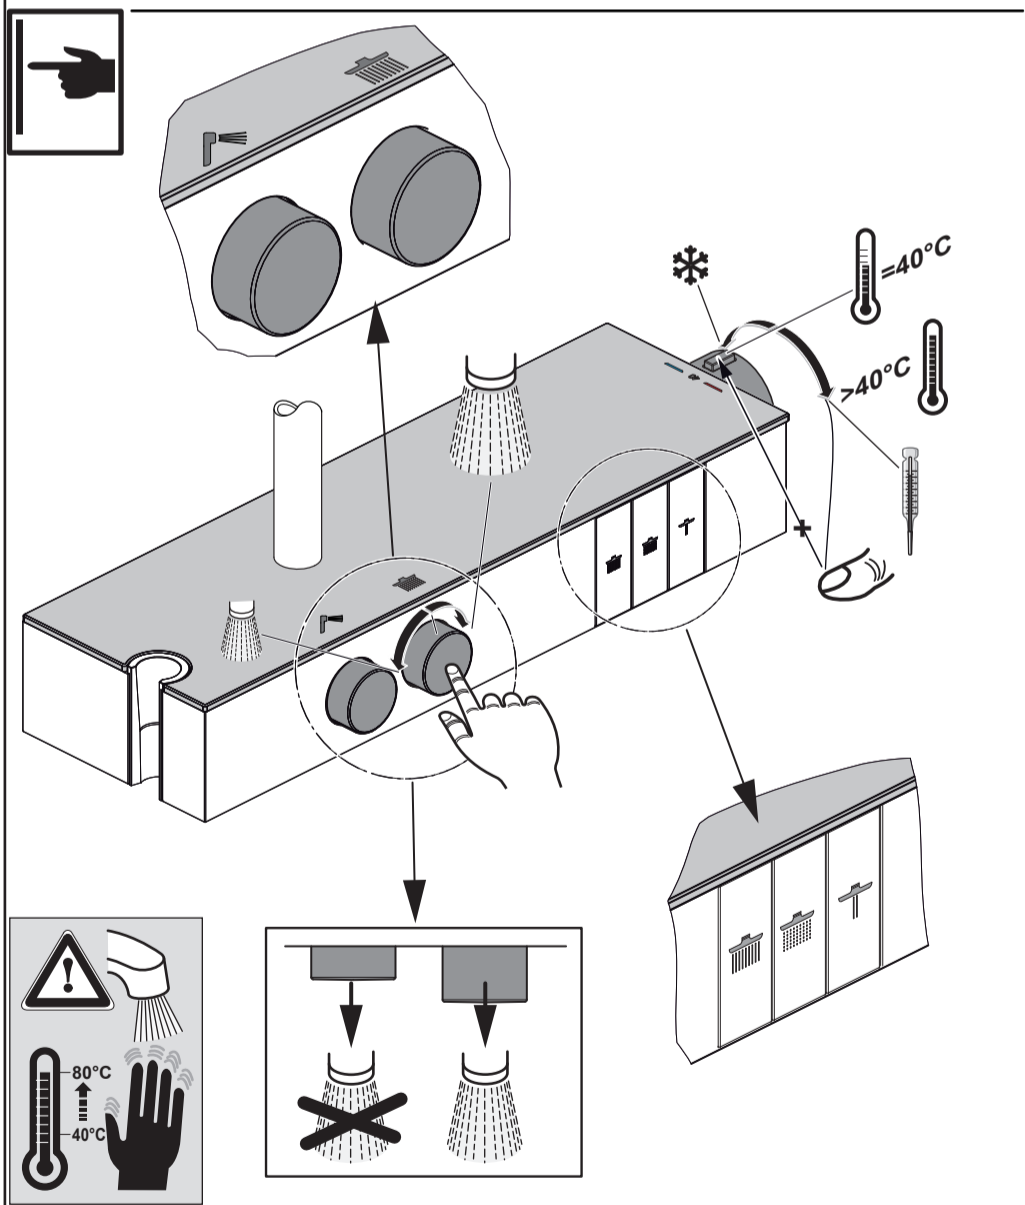

Ideal Standard

CERATHERM SOLOS
 A 7884 ..

0324 / A 869 077

Ideal Standard International NV
 Corporate Village - Gent Building
 Da Vincilaan 2
 1935 Zaventem
 Belgium

www.idealstandard.com

| | | | | | | | |
|--|--------------|--|---------|--|----|--|------------------|
| | P bar | | MAX. 10 | | 5 | | Q (3 bar) |
| | T °C | | MAX. 80 | | 65 | | |
| | | | | | 55 | | 8 12 |