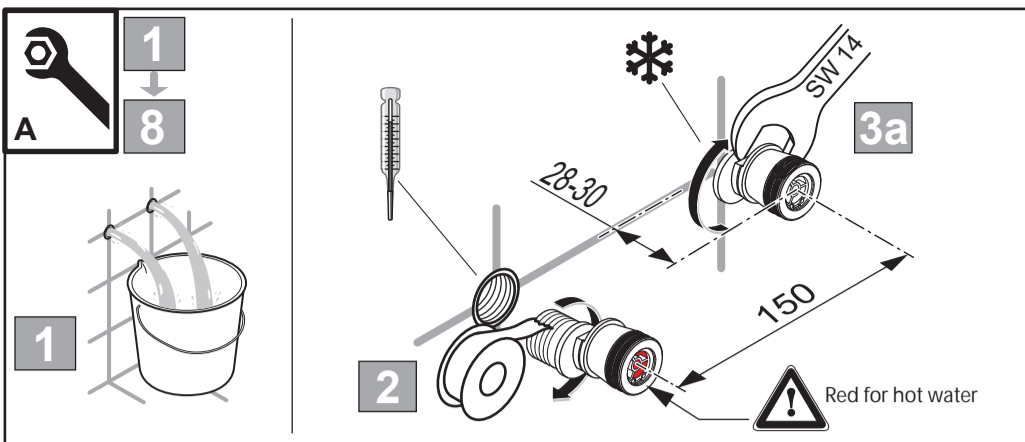

Ideal Standard

CERATHERM SOLOS
 A 7884 ..

0324 / A 869 077

Ideal Standard International NV
 Corporate Village - Gent Building
 Da Vincilaan 2
 1935 Zaventem
 Belgium

www.idealstandard.com

| | | | | | | | |
|--|--------------|--|---------|--|----|--|------------------|
| | P bar | | MAX. 10 | | 5 | | Q (3 bar) |
| | T °C | | MAX. 80 | | 65 | | |
| | | | | | 55 | | 8 12 |