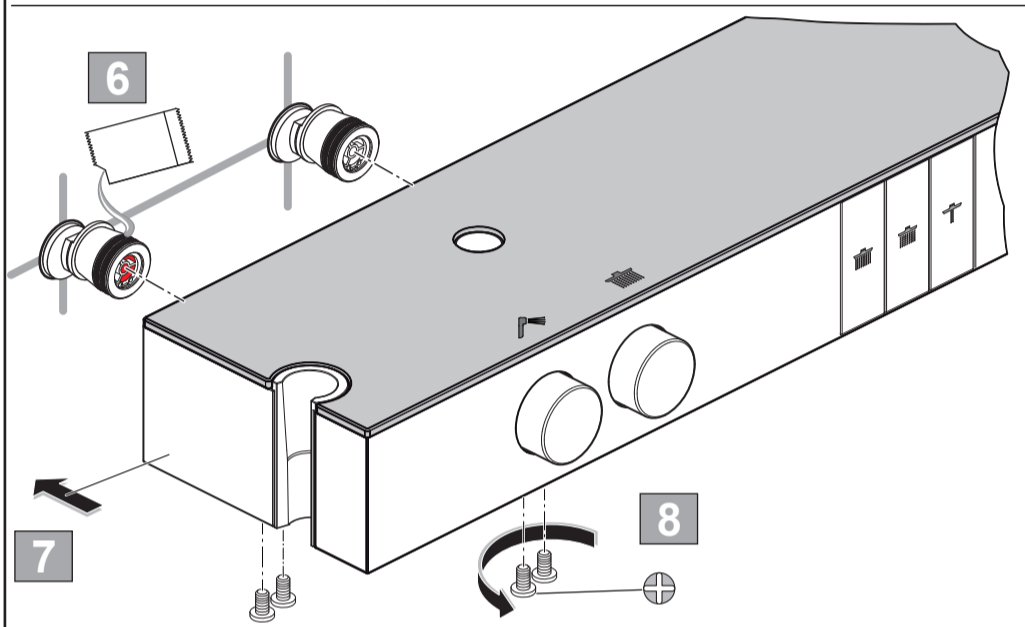

Ideal Standard

CERATHERM SOLOS
 A 7884 ..

0324 / A 869 077

Ideal Standard International NV
 Corporate Village - Gent Building
 Da Vincilaan 2
 1935 Zaventem
 Belgium

www.idealstandard.com

| | | | | | | | |
|--|--------------|--|---------|--|----|--|------------------|
| | P bar | | MAX. 10 | | 5 | | Q (3 bar) |
| | T °C | | MAX. 80 | | 65 | | |
| | | | | | 55 | | 8 12 |