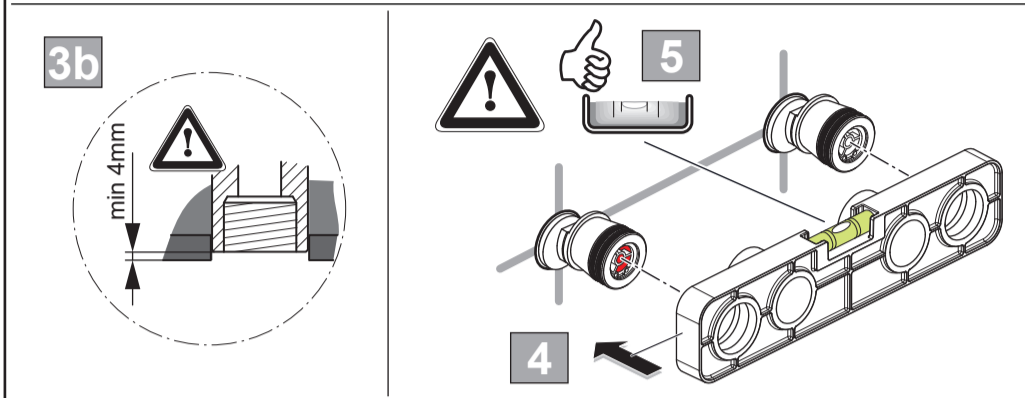

Ideal Standard

CERATHERM SOLOS
 A 7884 ..

0324 / A 869 077

Ideal Standard International NV
 Corporate Village - Gent Building
 Da Vincilaan 2
 1935 Zaventem
 Belgium

www.idealstandard.com

| | | | | | | | |
|--|--------------|--|---------|--|----|--|------------------|
| | P bar | | MAX. 10 | | 5 | | Q (3 bar) |
| | T °C | | MAX. 80 | | 65 | | |
| | | | | | 55 | | 8 12 |