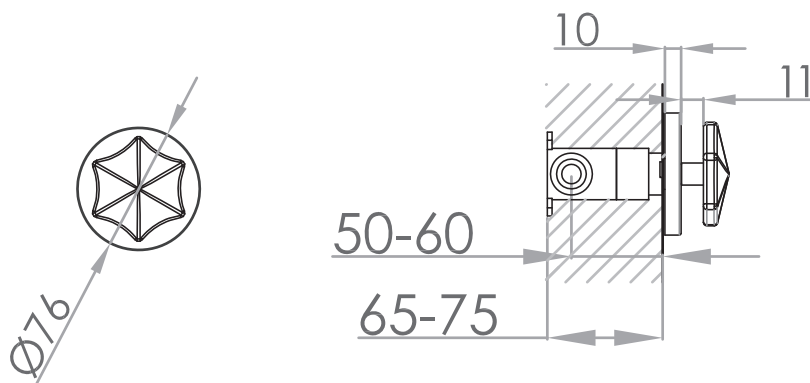

JEE-O bloom valve

| | | | |
|----------------------------------|--|--------------------|-----------------------------|
| Article code: | 600-2106 - cold | Connection: | 2 x G 1/2" (Ø15mm / 0.6") |
| | ● PVD coated gun metal | Thread: | British Standard Pipe (BSP) |
| Article code: | 600-2116 - hot | Dimension package: | L 28 x W 19 x H 14 cm |
| | ● PVD coated gun metal | Total weight: | 0.82 kg |
| Material: | Stainless Steel r304 | Package weight: | 0.42 kg |
| Cleaning instructions: | download JEE-O shower and taps manual on our website: www.jee-o.com | | |
| Cartridges: | Available soon | 2 year warranty | |
| Flow at water of 38°C / 100,4°F: | 12l p/m at 3bar pressure | | |