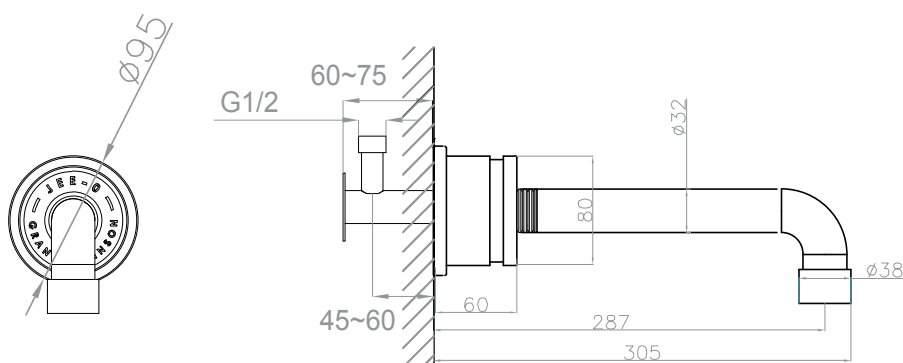

JEE-O soho spout long

Article code:

700-3900

● RAW

700-3902

● 1.5 Electro powder spray hammercoated black

Material:

Stainless Steel r304

Cleaning instructions:

download JEE-O shower and taps manual on our website: www.jee-o.com

Connection:

Thread:

G 1/2" (ø15mm / 0.6")
British Standard Pipe (BSP)

Dimension package:

Total weight:

Package weight:

L 44 x W 27 x H 13.5 cm

1.95 kg

0,7 kg

7 year warranty - The general conditions can be found on our website: www.jee-o.com/downloads

HS code:

84818011

Approvals:

JEE-O soho spout long specifications | August 2021