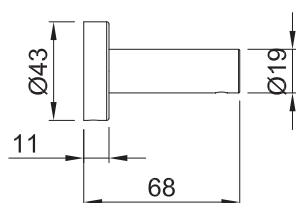

JEE-O slimline towel holder

Article code:

801-0060

● Brushed

801-0063

● Structured black

801-0064

● PVD coated bronze

801-0065

● PVD coated matt gold

Material:

Stainless Steel r304

Cleaning instructions:

download JEE-O shower and taps manual on our website: www.jee-o.com

Dimension package:

L 65 x W 7.5 x H 5 cm