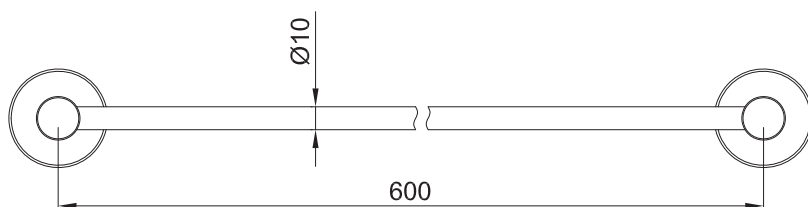

JEE-O slimline towel holder

Article code:

801-0060

● Brushed

801-0063

● Structured black

801-0064

● PVD coated bronze

801-0065

● PVD coated matt gold

Material:

Stainless Steel r304

Cleaning instructions:

download JEE-O shower and taps manual on our website: www.jee-o.com

Dimension package:

L 65 x W 7.5 x H 5 cm