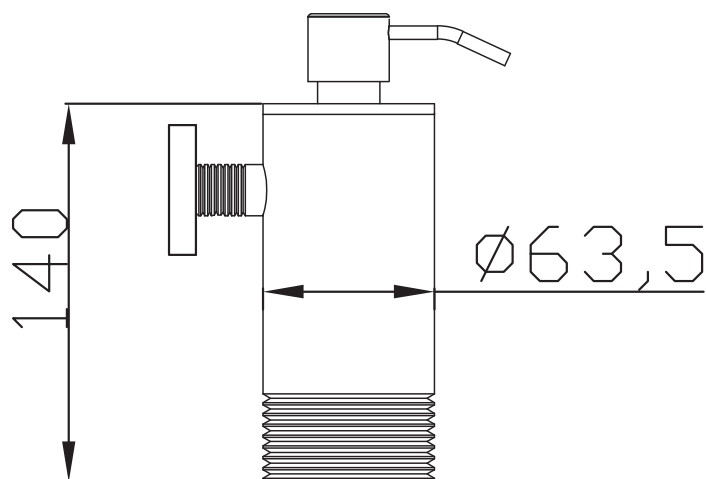

JEE-O soho wall soap dispenser

Article code:

701-0040

● RAW

701-0042

● 1.5 Electro powder spray hammercoated black

Material:

Stainless Steel r304

Cleaning instructions:

download JEE-O shower and taps manual on our website: www.jee-o.com

Dimension package:

L 19.5 x W 13.5 x H 8 cm

Total weight:

0.774 kg

Package weight:

0.088 kg