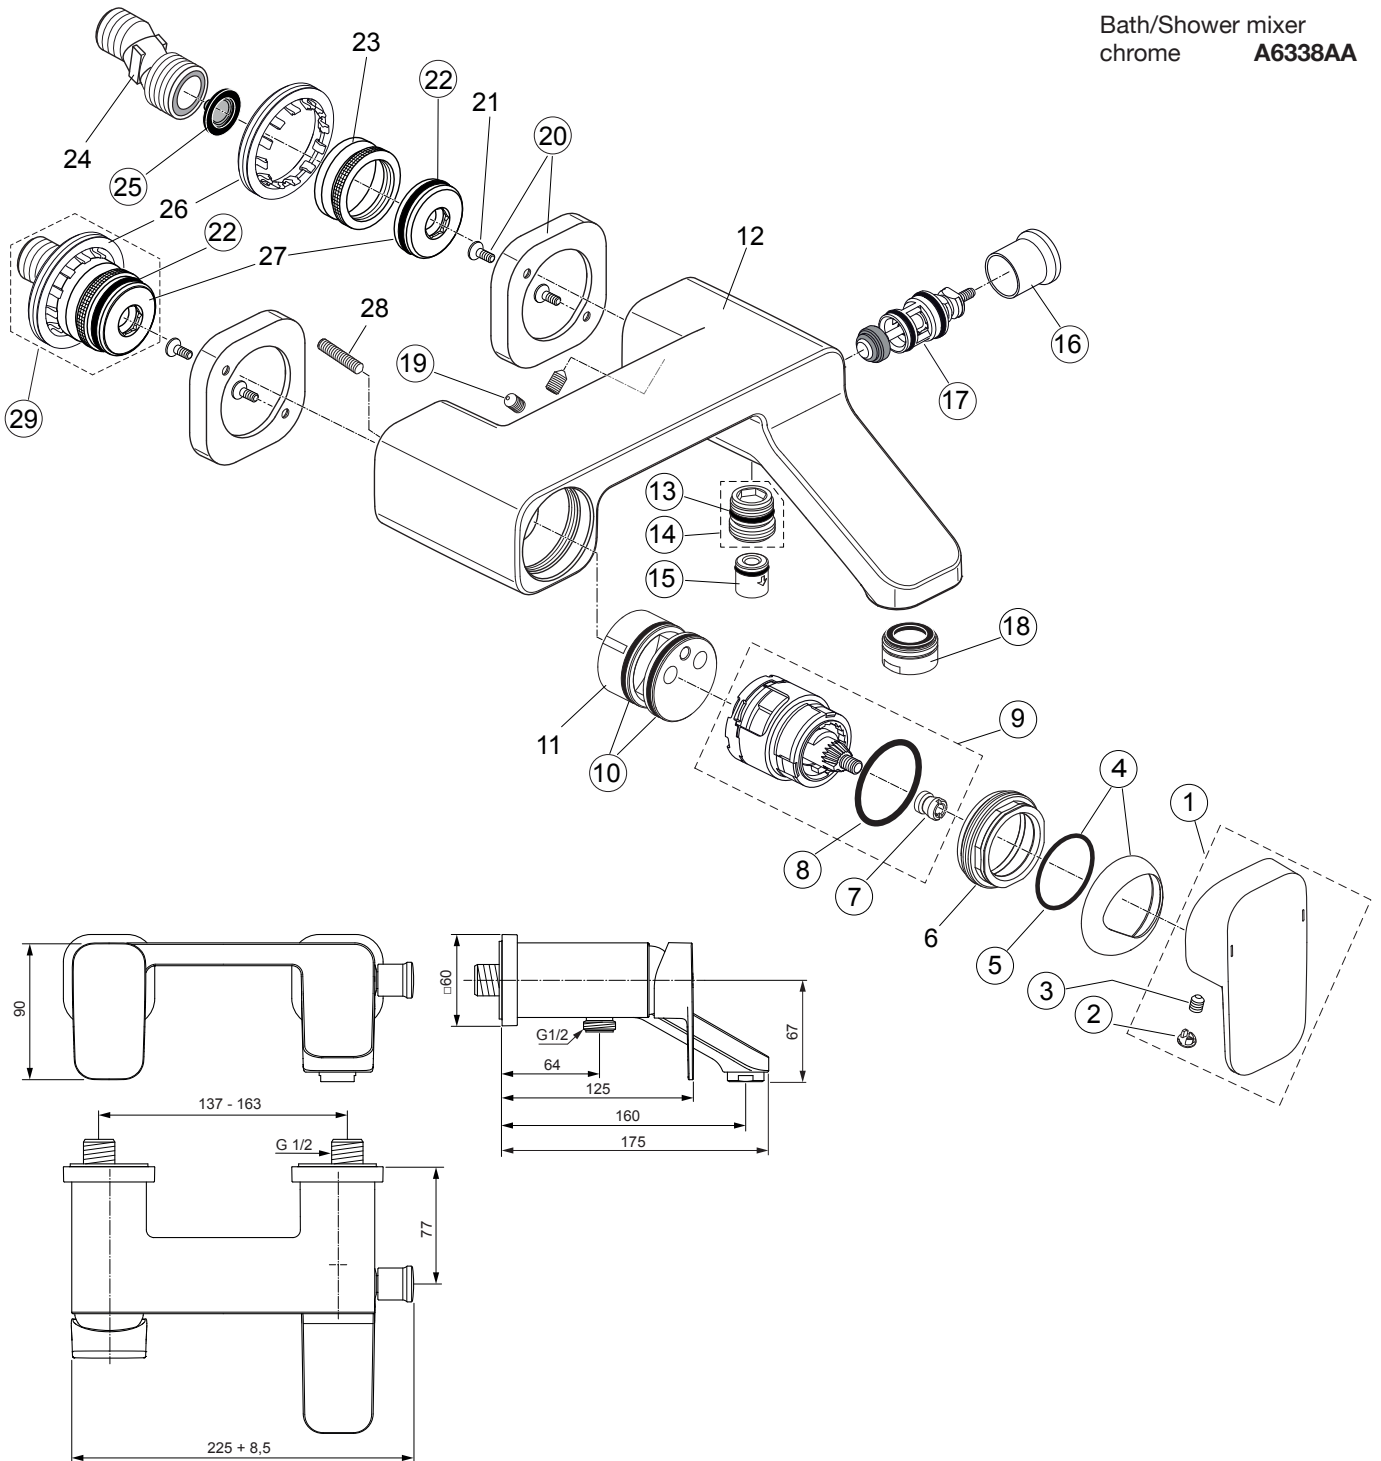

Tonic II A6338..

Produced from: **March 2015 - April 2018**

Bath/Shower mixer
chrome **A6338AA**

Pos.	Description	Part-Number	Qty.	Pos.	Description	Part-Number	Qty.
1	Lever cpl. with red/blue	A 860 925 AA	1 Set	16	Pull knob	A 963 537 AA	1 pcs
2	Handle cap	B 960 473 AA	1 pcs	17	Diverter complete	A 860 780 AA	1 pcs
3	Thread pin M5x6 DIN914	A 860 603 NU	1 pcs	18	Aerator M24X1	A 961 132 AA	1 pcs
4	Cover cap with o-ring	F 960 874 AA	1 Set	19	Thread pin M6x10 DIN914	A 962 857 NU	1 pcs
5	O - ring Ø 28,3 x 1,78	A 961 667 NU	2 pcs	20	Escutcheon + Pos.18	A 860 927 AA	1 Set
6	Thread ring M43 x 1,5			21	Countersunk screw M4x10		
7	Handle adapter	A 963 372 NU	1 pcs	22	O - ring Ø 28 x 3	A 960 071 NU	2 pcs
8	O - ring Ø 35 x 3,2	A 962 715 NU	1 pcs	23	Lock nut G3/4		
9	Cartridge Multiport cpl.	A 962 716 NU	1 Set	24	S-Connector		
10	O - ring Ø 33,05 x 1,78	A 860 926 NU	2 pcs	25	Ring / strainer (screen)	A 962 595 NU	2 pcs
11	Manifold			26	Plastic ring for escutcheon		
12	Body			27	Coupling nut G3/4		
13	O - ring Ø 17 x 2	A 961 810 NU	2 pcs	28	Thread pin M5x25 DIN914		
14	Nipple G1/2 cpl.	A 963 651 NU	1 Set	29	S-Connector cpl.	F 961 128 NU	1 Set
15	Non-return valve DW15	A 962 594 NU	2 pcs