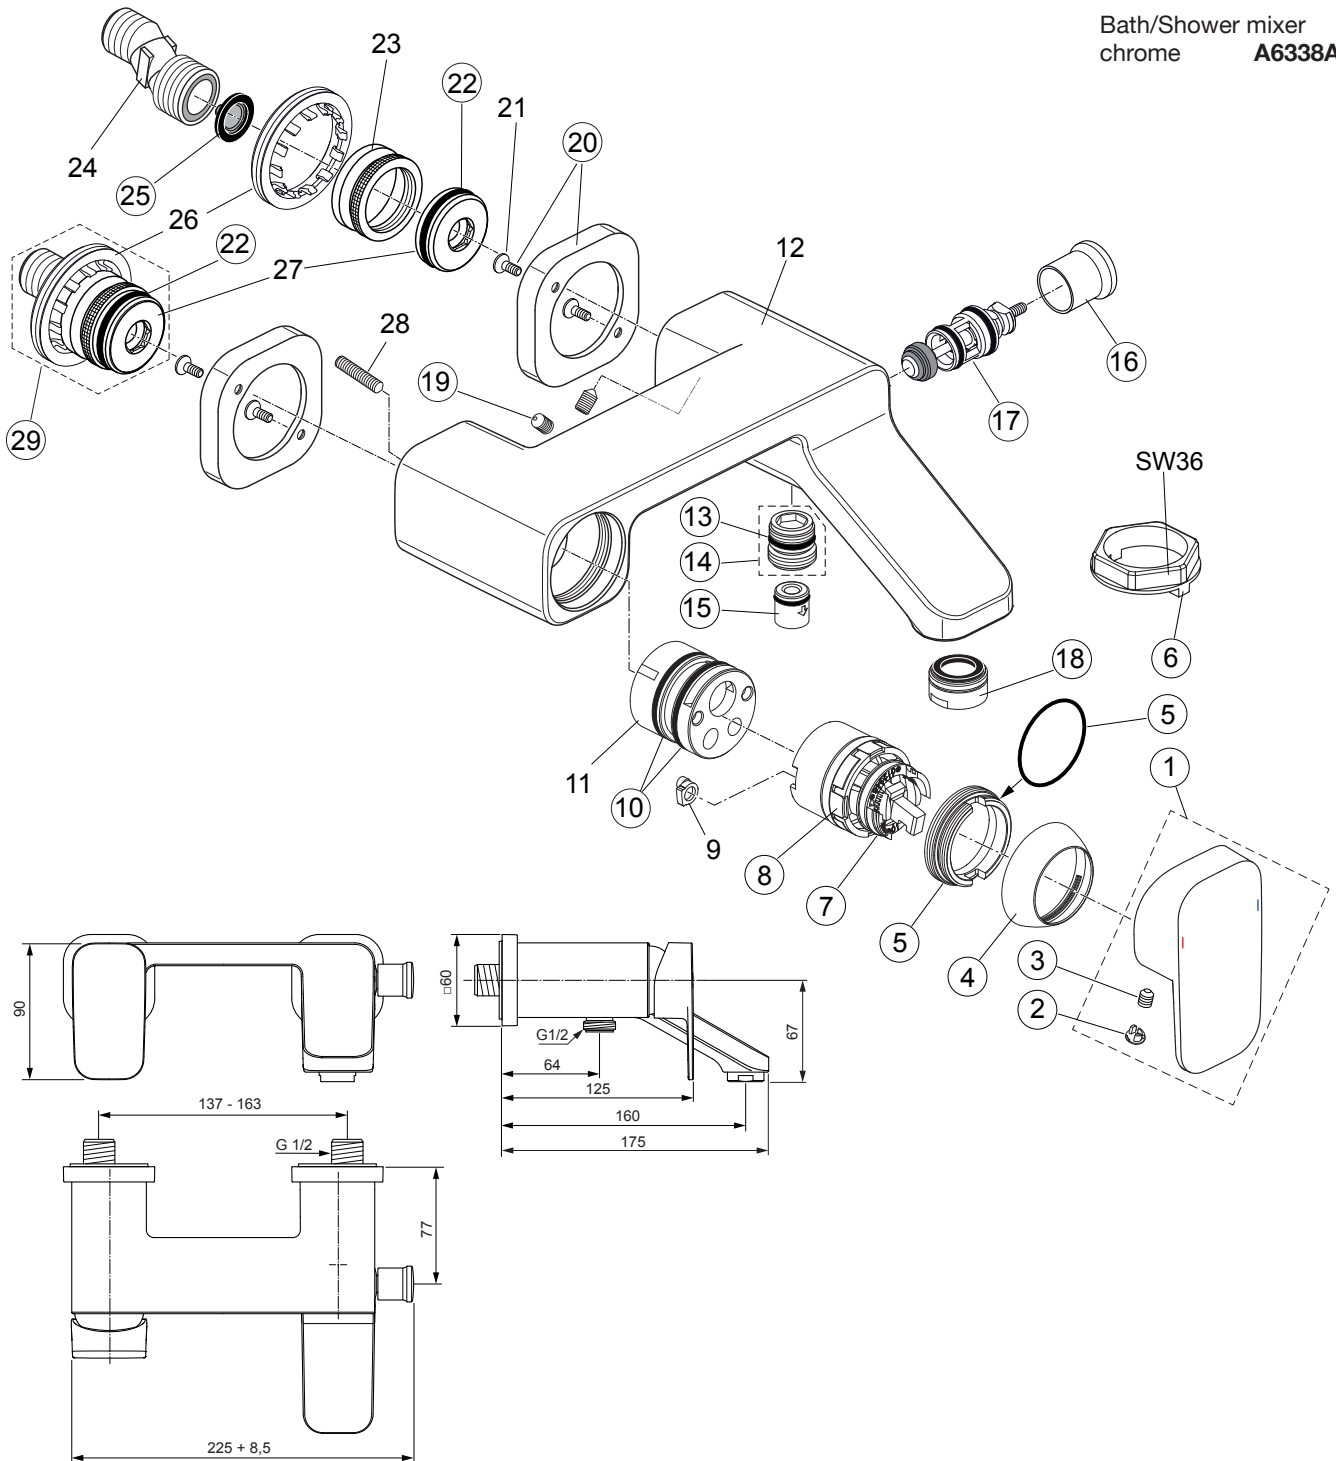

Tonic II A6338..

Produced from: **May 2018 - Nov. 2020**

Bath/Shower mixer
chrome **A6338AA**

Pos.	Description	Part-Number	Qty.	Pos.	Description	Part-Number	Qty.
1	Lever cpl. with red/blue	A 861 314 AA	1 Set	16	Pull knob	A 963 537 AA	1 pcs
2	Handle cap	B 960 473 AA	1 pcs	17	Diverter complete	A 860 780 AA	1 pcs
3	Thread pin M5x8 DIN914	A 963 309 NU	1 pcs	18	Aerator M24X1	A 961 132 AA	1 pcs
4	Cover cap	B 961 373 AA	1 pcs	19	Thread pin M6x10 DIN914	A 962 857 NU	1 pcs
5	Thread ring + O-ring + Key	B 961 374 NU	1 pcs	20	Escutcheon + Pos.18	A 860 927 AA	1 Set
6	Key for pos. 5	B 960 650 NU	1 pcs	21	Countersunk screw M4x10		
7	Hot limit stop	A 861 181 NU	1 pcs	22	O - ring Ø 28 x 3	A 960 071 NU	2 pcs
8	Cartridge Ø38 + Pos. 6 + 9	A 861 156 NU*	1 Set	23	Lock nut G3/4		
9	Pin (contained in Pos. 8)			24	S-Connector		
10	O - ring Ø 33,05 x 1,78	A 860 926 NU	2 pcs	25	Ring / strainer (screen)	A 962 595 NU	2 pcs
11	Manifold			26	Plastic ring for escutcheon		
12	Body			27	Coupling nut G3/4		
13	O - ring Ø 17 x 2	A 961 810 NU	2 pcs	28	Thread pin M5x25 DIN914		
14	Nipple G1/2 cpl.	A 963 651 NU	1 Set	29	S-Connector cpl.	F 961 128 NU	1 Set
15	Non-return valve DW15	A 962 594 NU	2 pcs				

*Universal set (not all parts needed)