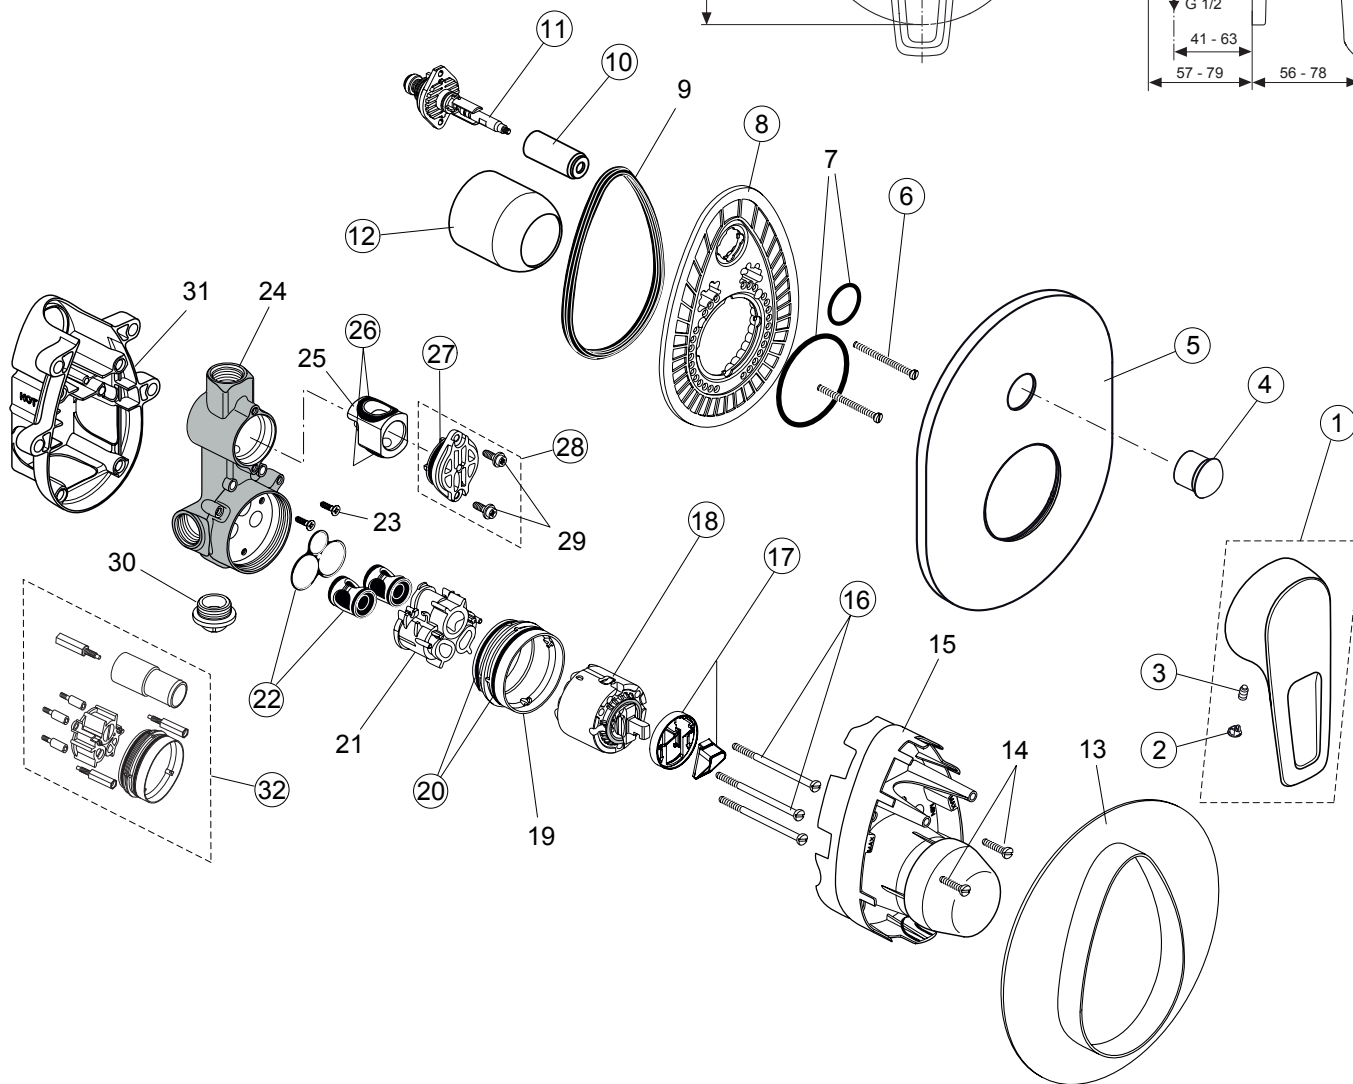

Ceramix Blue A2650NU A5662..

Produced from: Jan. 2011 - Nov.2020

For Pre-Installation
Built-in parts

Kit 1
A 2650NU

Design parts
chrome

Kit 2
A5662AA

Pos.	Description	Part-Number	Qty.	Pos.	Description	Part-Number	Qty.
1	Lever cpl. with Logo ISI	A 963 227 AA	1 pcs	18	Cartridge Ø47 + Pos.17	A 960 500 NU	1 pcs
2	Handle cap	A 963 054 NU	1 pcs	19	Plastic ring	A 963 526 NU	2 pcs
3	Thread pin M5x10 DIN915	A 963 309 NU	1 pcs	20	O - Ring Ø 47,3 x 1,78	A 963 526 NU	2 pcs
4	Pull knob f. Diverter	A 963 844 AA	1 pcs	21	Plastic insert	A 963 524 NU	1 Set
5	Escutcheon Bath/Shr.	B 960 360 AA	1 pcs	22	Low noise insert complete	A 963 524 NU	1 Set
6	Cylindrical screw M4x39	A 963 176 NU	3 pcs	23	Ejot-PT-Screw KA35x16	A 963 523 NU	1 Set
7	O - Ring Set (in pos. 8 included)			24	Body (built-in version)		
8	Escutcheon holder cpl.	A 963 441 NU	1 pcs	25	Insert for diverter		
9	Seal ring (Profil)			26	O - Ring Set to Pos.25	A 963 523 NU	1 Set
10	Cap f. Diverter	A 963 442 AA	1 pcs	27	O - Ring Ø 28,3 x 1,78	A 961 667 NU	2 pcs
11	Diverter complete	A 963 443 NU	1 pcs	28	Cover complete	A 963 412 NU	1 pcs
12	Cap	A 963 571 AA	1 pcs	29	Screw M4 x 12		
13	Sealing frame			30	Plug G1/2		
14	Cylindrical screw M4x10			31	Plastic box		
15	Plaster guard			32	Extension - Set 20mm	A 963 542 NU	1 Set
16	Cylindrical screw M4x69	A 963 783 NU	3 pcs	33	Distance frame	F 960 870 AA	1 pcs
17	ECO - Kit	A 860 700 NU	1 Set				