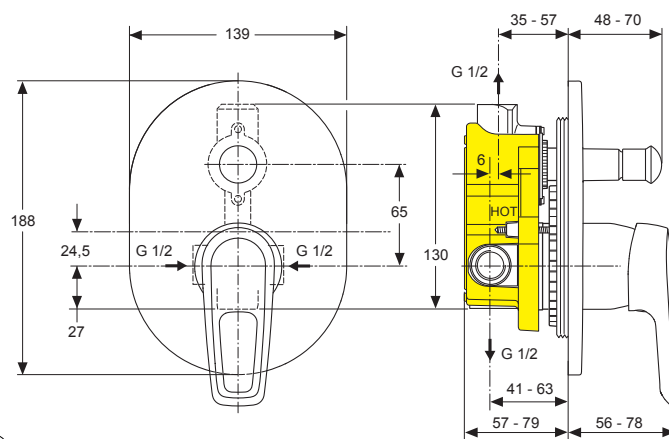

Ceramix Blue A2650NU A5662..

Ideal Standard

Produced from: Dec. 2020

For Pre-Installation
Built-in parts

Kit 1
A 2650NU

Design parts
chrome

Kit 2
A5662AA

Pos.	Description	Part-Number	Qty.	Pos.	Description	Part-Number	Qty.
1	Lever cpl. with Logo ISI	A 963 227 AA	1 pcs	13	O - Ring Set	A 963 523 NU	1 Set
2	Pull knob f. Diverter	A 963 844 AA	1 pcs	14	Extension - Set 20mm	A 963 542 NU	1 Set
3	Escutcheon Bath/Shr.	B 960 360 AA	1 pcs	15	Distance frame	F 960 870 AA	1 pcs
4	Cylindrical screw M4x39	A 963 176 NU	3 pcs				
5	Escutcheon holder cpl.	A 963 441 NU	1 pcs				
6	Seal ring (Profil)	A 963 444 NU	1 pcs				
7	Cap f. Diverter	A 963 442 AA	1 pcs				
8	Diverter complete	A 963 443 NU	1 pcs				
9	Cap	A 963 571 AA	1 pcs				
10	Cartridge Ø47	A 960 500 NU	1 pcs				
11	O - Ring Ø 47,3 x 1,78	A 963 526 NU	2 pcs				
12	Plastic insert complete	A 861 000 NU	1 Set				