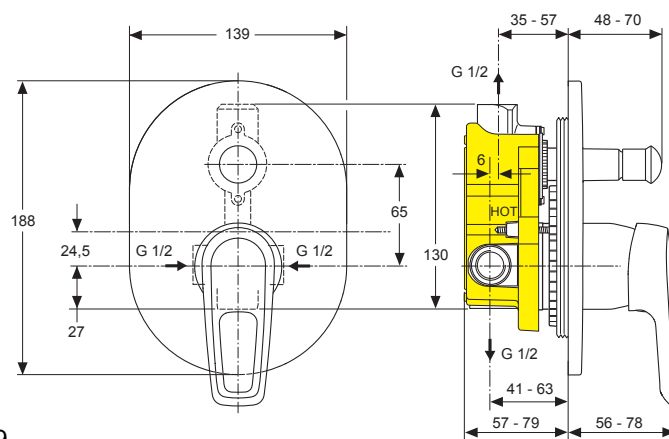

Ceramix Blue A2650NU A5662..

Produced from: Jan. 2011 - Nov.2020

For Pre-Installation
Built-in parts

Kit 1
A 2650NU

Design parts
chrome

Kit 2
A5662AA

Pos.	Description	Part-Number	Qty.	Pos.	Description	Part-Number	Qty.
1	Lever cpl. with Logo ISI	A 963 227 AA	1 pcs	18	Cartridge Ø47 + Pos.17	A 960 500 NU	1 pcs
2	Handle cap	A 963 054 NU	1 pcs	19	Plastic ring	A 963 526 NU	2 pcs
3	Thread pin M5x10 DIN915	A 963 309 NU	1 pcs	20	O - Ring Ø 47,3 x 1,78	A 963 526 NU	2 pcs
4	Pull knob f. Diverter	A 963 844 AA	1 pcs	21	Plastic insert	A 963 524 NU	1 Set
5	Escutcheon Bath/Shr.	B 960 360 AA	1 pcs	22	Low noise insert complete	A 963 524 NU	1 Set
6	Cylindrical screw M4x39	A 963 176 NU	3 pcs	23	Ejot-PT-Screw KA35x16	A 963 523 NU	1 Set
7	O - Ring Set (in pos. 8 included)			24	Body (built-in version)		
8	Escutcheon holder cpl.	A 963 441 NU	1 pcs	25	Insert for diverter		
9	Seal ring (Profil)			26	O - Ring Set to Pos.25	A 963 523 NU	1 Set
10	Cap f. Diverter	A 963 442 AA	1 pcs	27	O - Ring Ø 28,3 x 1,78	A 961 667 NU	2 pcs
11	Diverter complete	A 963 443 NU	1 pcs	28	Cover complete	A 963 412 NU	1 pcs
12	Cap	A 963 571 AA	1 pcs	29	Screw M4 x 12		
13	Sealing frame			30	Plug G1/2		
14	Cylindrical screw M4x10			31	Plastic box		
15	Plaster guard			32	Extension - Set 20mm	A 963 542 NU	1 Set
16	Cylindrical screw M4x69	A 963 783 NU	3 pcs	33	Distance frame	F 960 870 AA	1 pcs
17	ECO - Kit	A 860 700 NU	1 Set				