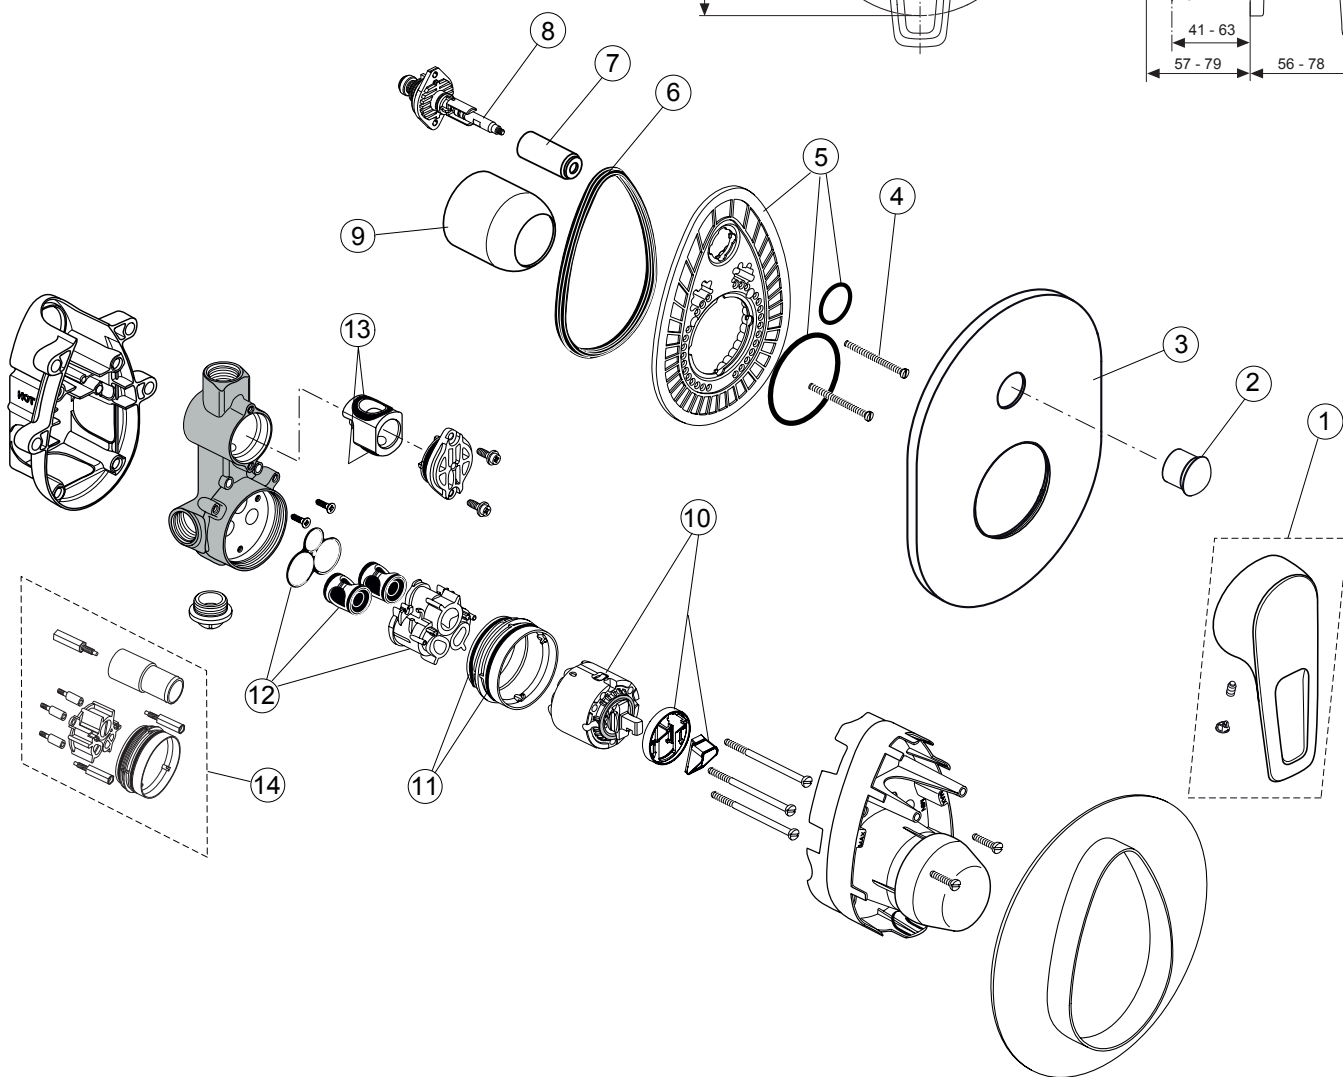

Ceramix Blue A2650NU A5662..

Ideal Standard

Produced from: Dec. 2020

For Pre-Installation
Built-in parts

Kit 1
A 2650NU

Design parts
chrome

Kit 2
A5662AA

Pos.	Description	Part-Number	Qty.	Pos.	Description	Part-Number	Qty.
1	Lever cpl. with Logo ISI	A 963 227 AA	1 pcs	13	O - Ring Set	A 963 523 NU	1 Set
2	Pull knob f. Diverter	A 963 844 AA	1 pcs	14	Extension - Set 20mm	A 963 542 NU	1 Set
3	Escutcheon Bath/Shr.	B 960 360 AA	1 pcs	15	Distance frame	F 960 870 AA	1 pcs
4	Cylindrical screw M4x39	A 963 176 NU	3 pcs				
5	Escutcheon holder cpl.	A 963 441 NU	1 pcs				
6	Seal ring (Profil)	A 963 444 NU	1 pcs				
7	Cap f. Diverter	A 963 442 AA	1 pcs				
8	Diverter complete	A 963 443 NU	1 pcs				
9	Cap	A 963 571 AA	1 pcs				
10	Cartridge Ø47	A 960 500 NU	1 pcs				
11	O - Ring Ø 47,3 x 1,78	A 963 526 NU	2 pcs				
12	Plastic insert complete	A 861 000 NU	1 Set				