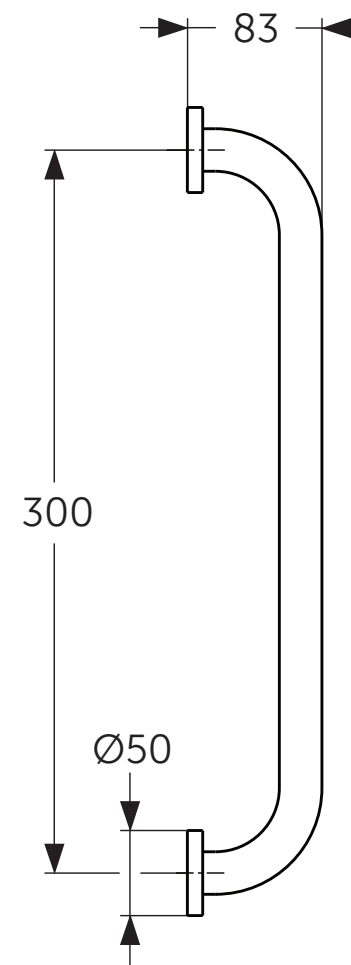

Ideal Standard

IOM

A 9126 \*\*

1115 / MTAc A9126

Position

1 = A 963 277 \*\*

Ideal Standard International NV  
Corporate Village - Gent Building  
Da Vincilaan 2  
1935 Zaventem  
Belgium  
[www.idealstandardinternational.com](http://www.idealstandardinternational.com)