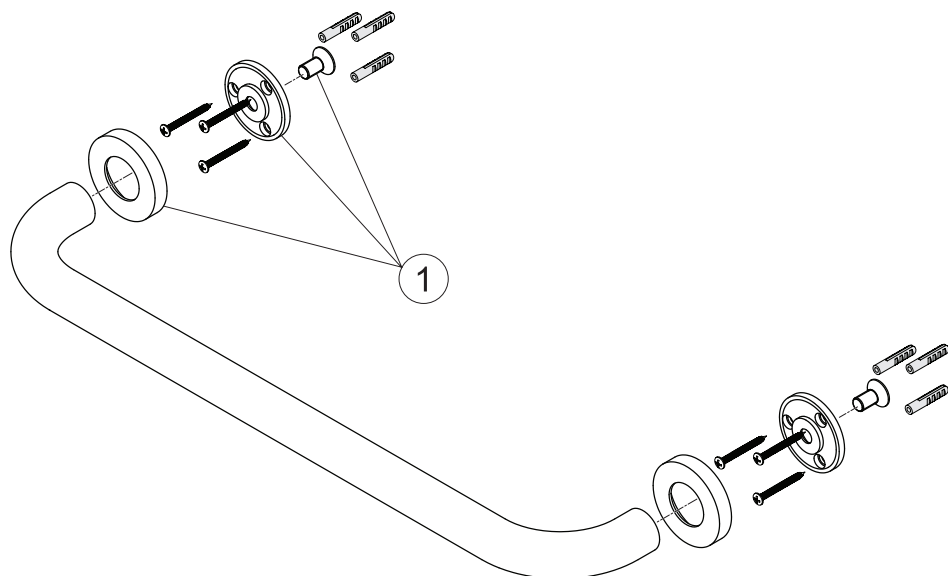

Ideal Standard

IOM

A 9126 \*\*

1115 / MTAc A9126

Position

1 = A 963 277 \*\*

Ideal Standard International NV  
Corporate Village - Gent Building  
Da Vincilaan 2  
1935 Zaventem  
Belgium  
[www.idealstandardinternational.com](http://www.idealstandardinternational.com)