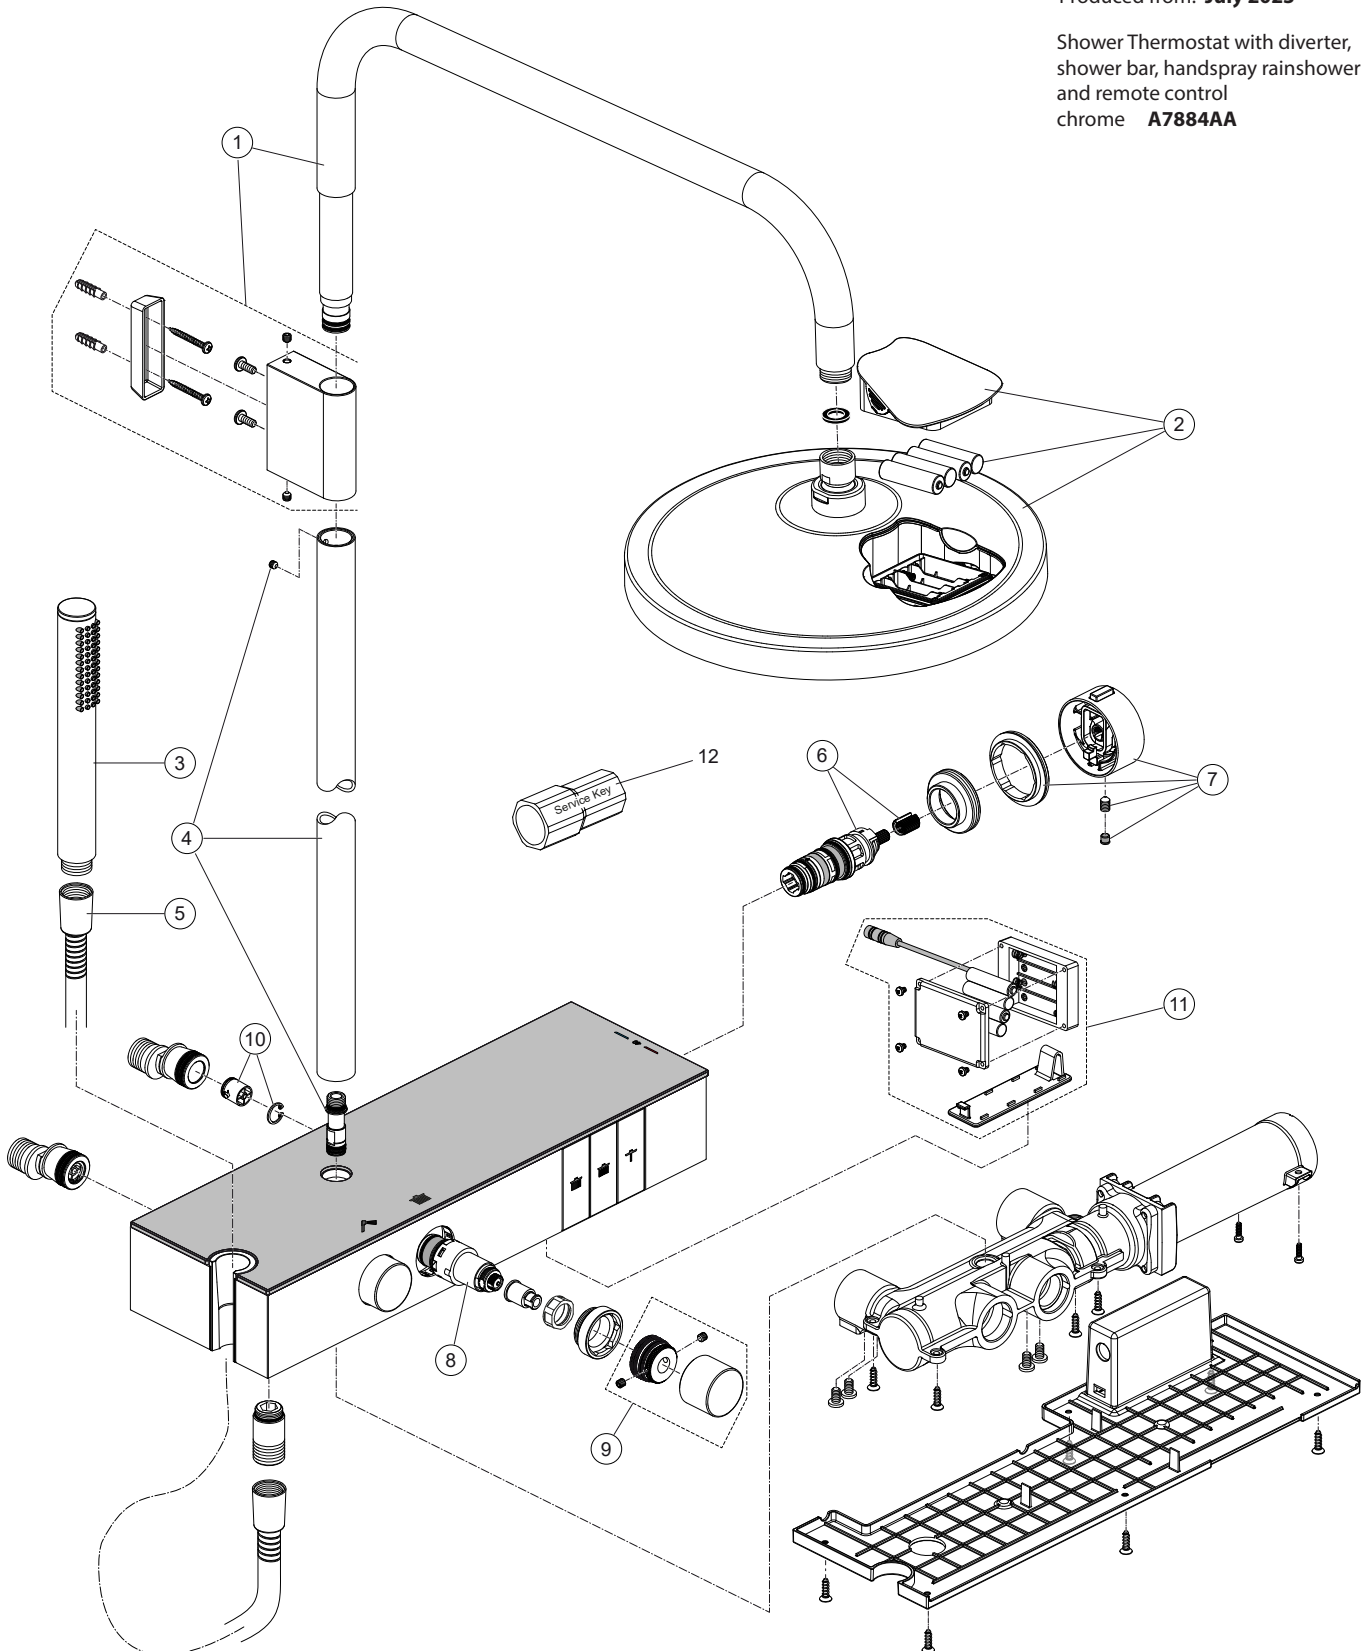

Produced from: **July 2023**

Shower Thermostat with diverter,
shower bar, handspray rainshower
and remote control
chrome **A7884AA**

Pos.	Description	Part-Number	Qty.	Pos.	Description	Part-Number	Qty.
1	Pipe bend with wallholder	A 861 690 AA	1 Set	8	Push valve + Key	A 861 779 NU	1 pcs
2	Headshower 3Func. Ø300 mm	A 861 699 AA	1 Set	9	Handle Vol. cpl.	A 861 694 AA	1 Set
3	Handspray 1Func.	A 861 411 AA	1 pcs	10	Non-return valve	A 861 372 NU	1 Set
4	Shower bar	A 861 692 AA	1 pcs	11	Battery case w. Battery + cover	A 861 730 NU	1 Set
5	Shower hose 1750 mm	BE 175 AA	1 pcs	12	Service Key included in Pos.6 and 8		
6	Thermostatic Cartridge + Key	A 861 778 NU	1 pcs				
7	Handle Temp. cpl.	A 861 693 AA	1 Set				