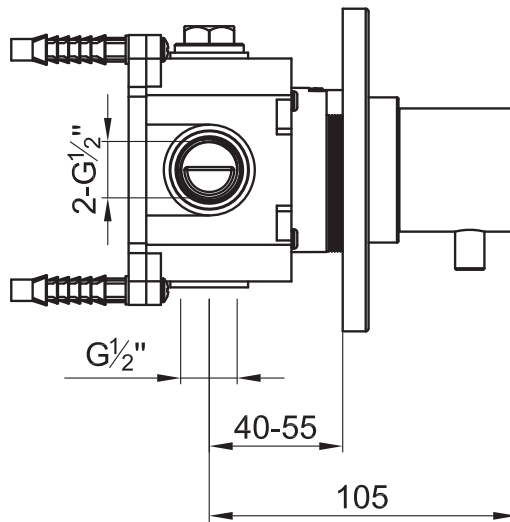

JEE-O slimline diverter

left hand shower

right shower

Article code:

800-2600

● Brushed

800-2603

● Structured black

800-2604

● PVD coated bronze

800-2604

● PVD coated matt gold

Material:

Stainless Steel r304

Cleaning instructions:

download JEE-O shower and taps manual on our website: www.jee-o.com

Cartridge:

Fluhs ceramic diverter mechanism, item code 005-0601

Flow at water of 38°C:

11L p/m at 3bar pressure

Connection:

3 x G 1/2" (0.6")

Thread:

British Standard Pipe (BSP)

Dimension package:

L 26 x W 18 x H 18 cm

Total weight:

1.87 kg

Package weight:

0.552 kg

7 year warranty - The general conditions can be found on our website: www.jee-o.com/downloads

JEE-O slimline diverter specifications | August 2021