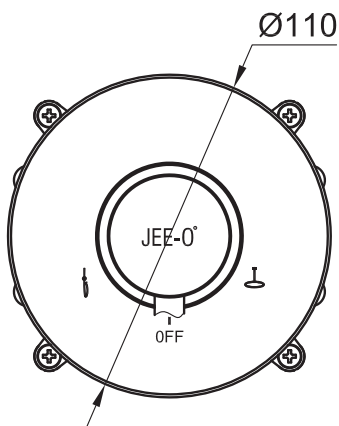

JEE-O slimline diverter

left hand shower

right shower

Article code:

800-2600

● Brushed

800-2603

● Structured black

800-2604

● PVD coated bronze

800-2604

● PVD coated matt gold

Material:

Stainless Steel r304

Cleaning instructions:

download JEE-O shower and taps manual on our website: www.jee-o.com

Cartridge:

Fluhs ceramic diverter mechanism, item code 005-0601

Flow at water of 38°C:

11L p/m at 3bar pressure

Connection:

3 x G 1/2" (0.6")

Thread:

British Standard Pipe (BSP)