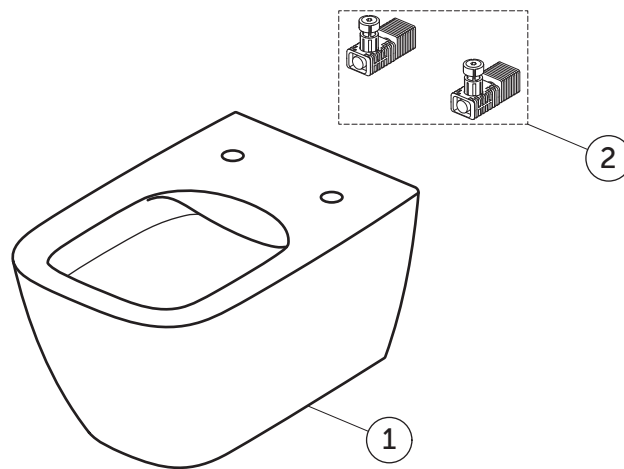

SPARE PARTS

Wall Hung Bowl
RimLS+; HF

T461458

I.LIFE B

| Item | Description | Spare Code |
|------|---|------------|
| 1 | WHG BOWL RimLS+ HF GREY | |
| 2 | SP EASYFIX+ WH BOWL TOP FIXATION FULL SET | TR16667 |