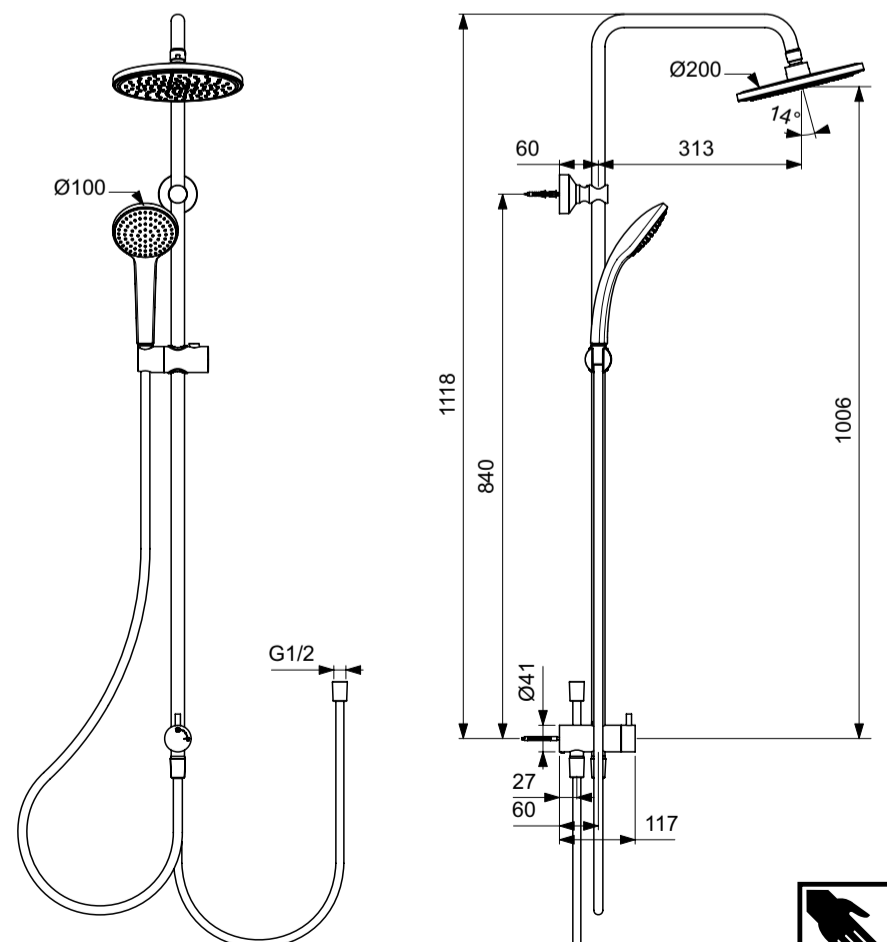

XX = AA, AD,

- 1 - B D140 XX
- 2 - B 960976 XX
- 3 - B 9402 XX
- 4 - A 4109 XX
- 5 - A 860802 XX

Ideal Standard

IDEALRAIN

04.2022 / B565122

B C747 XX

Ideal Standard International NV
Corporate Village – Gent Building
Da Vincilaan 2
1935 Zaventem
Belgium
<http://www.idealstandardinternational.com>