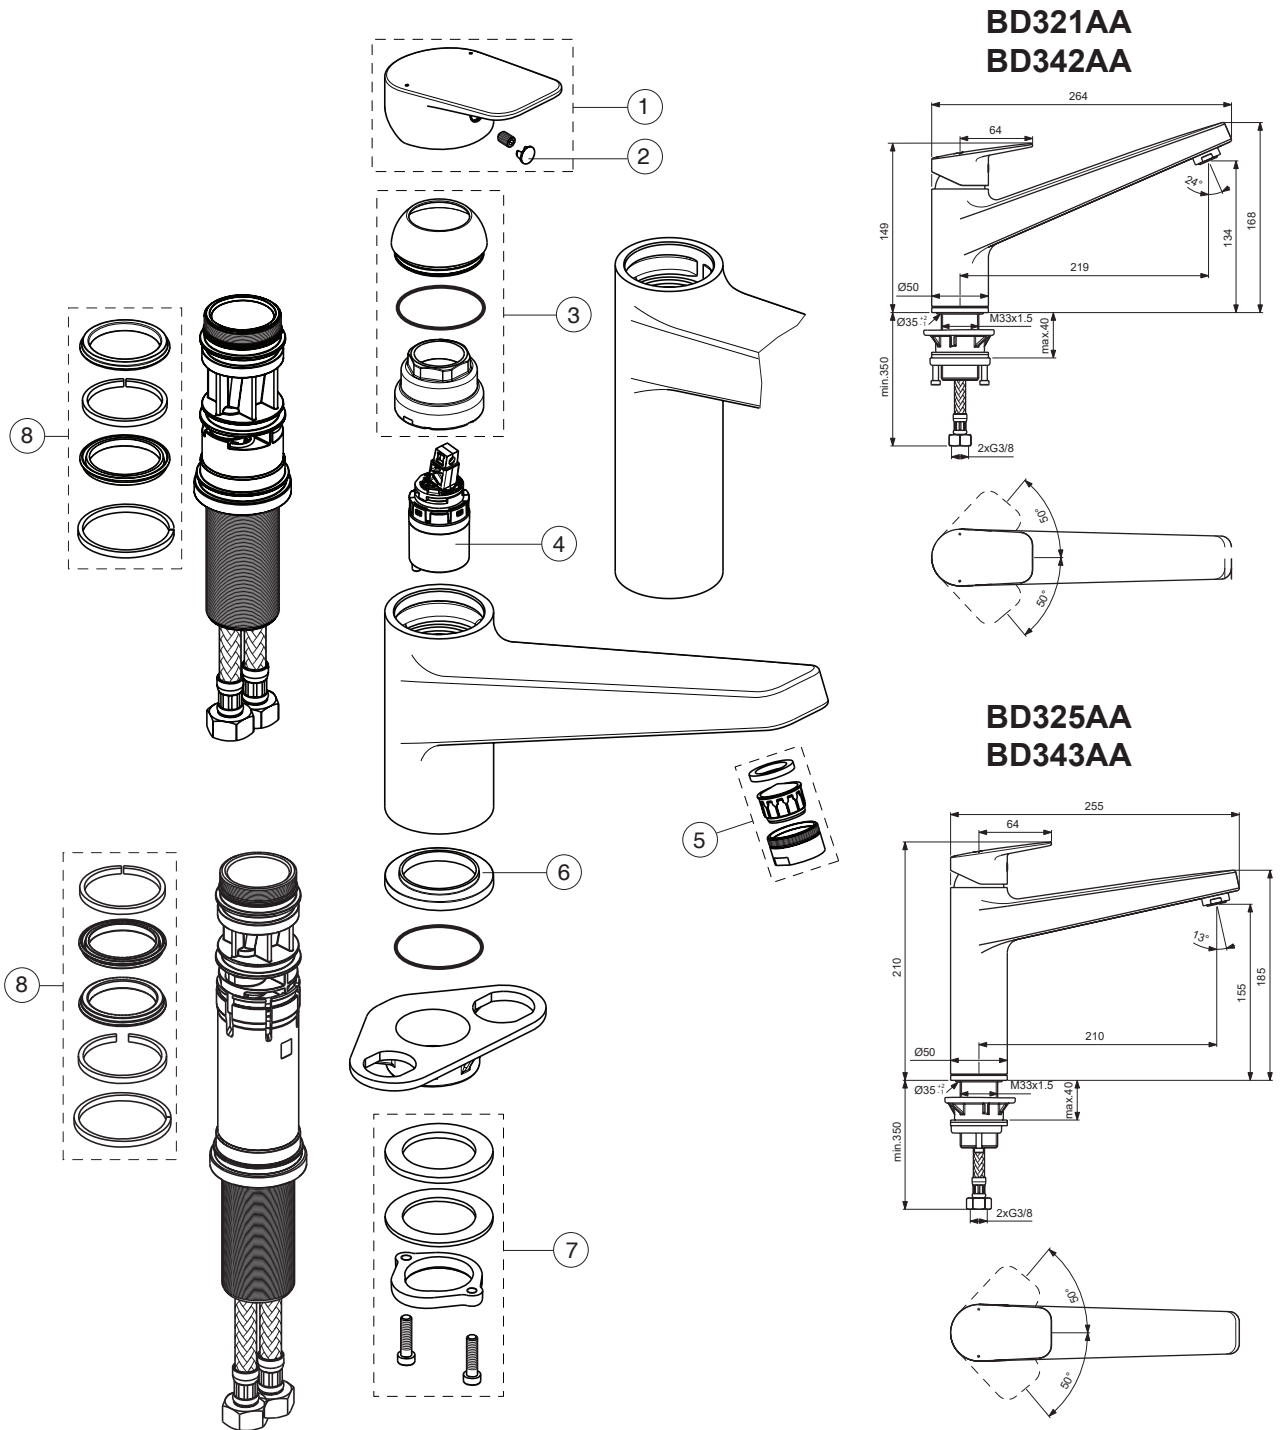

CERAPLAN

Ideal Standard

| Pos. | Signify | Spare parts-Nr. | Quantity | Pos. | Signify | Spare parts-Nr. | Quantity |
|------|-----------------------|-----------------|----------|------|---------|-----------------|----------|
| 1 | Lever, w/logo | B961734AA | 1 Set | | | | |
| 2 | Cap decorative | B960473AA | 1 Pcs. | | | | |
| 3 | Escutcheon | B961677AA | 1 Set | | | | |
| 4 | Cartridge Ø28mm-click | A861398NU | 1 Pcs. | | | | |
| | Cartridge Ø28mm | A861397NU* | 1 Pcs. | | | | |
| 5 | Aer.casc.SLC M24x1-B | B961245AA | 1 Pcs. | | | | |
| | Aer.casc.M24x1-5l/min | B961197AA* | 1 Pcs. | | | | |
| 6 | Rosette decorative | B960712AA | 1 Pcs. | | | | |
| 7 | Connecting group | B960255NU | 1 Set | | | | |
| 8 | Sealing elements | B961676NU | 1 Set | | | | |

*for BD342AA; BD343AA