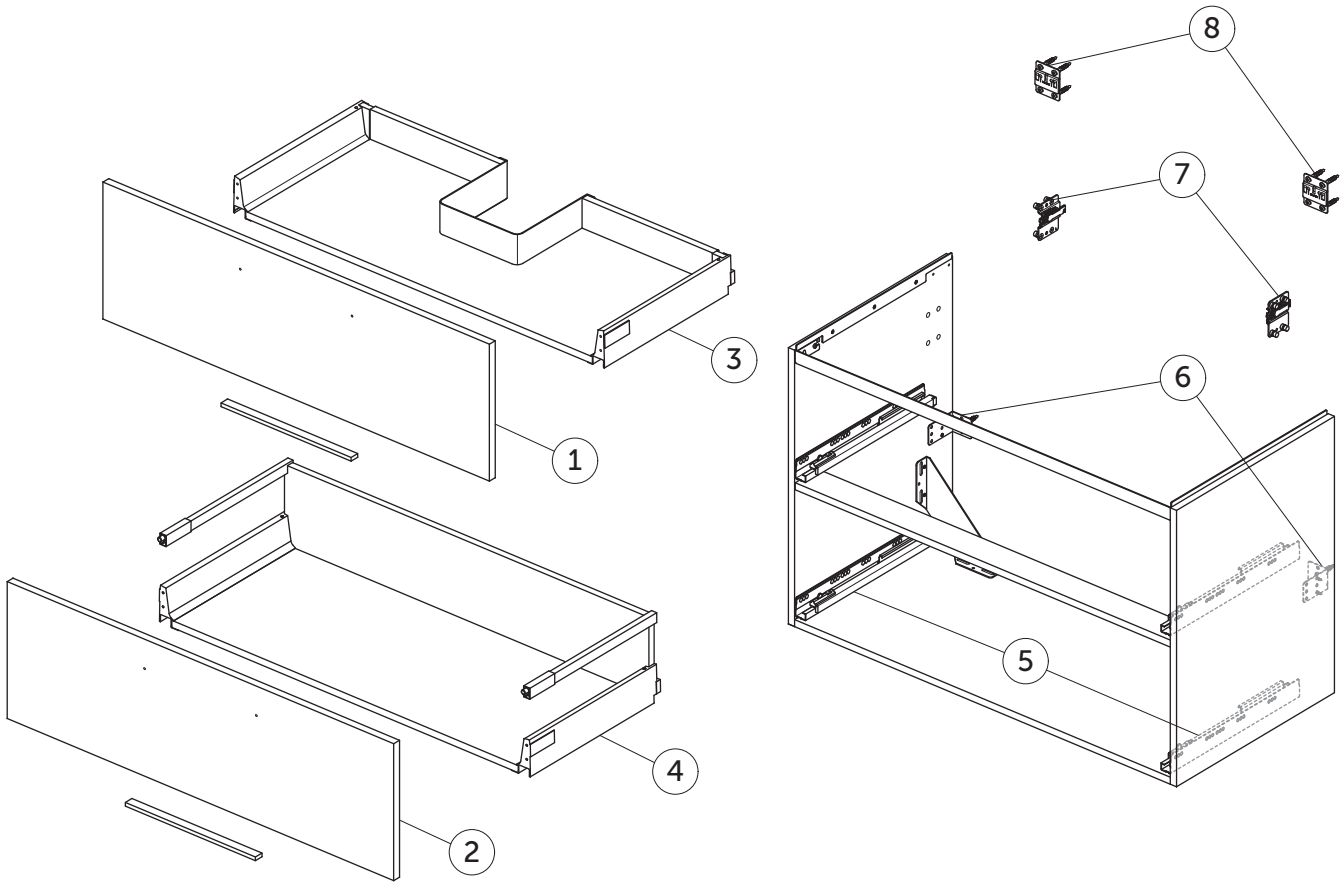

SPARE PARTS

Vanity Unit 1000
2 drawers

I.LIFE B

Item	Description	Colour/Finish	Code No.	Quantity
1	Upper drawer front panel 996 x 312	DU - White Matt NF - Sand Beige Matt NH - Greige Matt NG - Quartz Grey Matt NV - Carbon Grey Matt NX - Natural Oak NW - Coffee Oak	TF131DU TF131NF TF131NH TF131NG TF131NV TF131NX TF131NW	1
2	Lower drawer front panel 996 x 312	DU - White Matt NF - Sand Beige Matt NH - Greige Matt NG - Quartz Grey Matt NV - Carbon Grey Matt NX - Natural Oak NW - Coffee Oak	TF132DU TF132NF TF132NH TF132NG TF132NV TF132NX TF132NW	1
3	Upper drawer structure box 100x50.5		TV944NG	1
4	Lower drawer structure box 100x50.5		TV945NG	1
5	Runners 400 KIT Tandembox BM Blum		TV93967	pair
6	Safety brackets KIT BU (Brackets, screws, plugs)		TF12067	10
7	Hangers KIT Camat 807		TF12167	pair
8	Wall fixation KIT BU (Brackets, screws, plugs)		TF12267	18