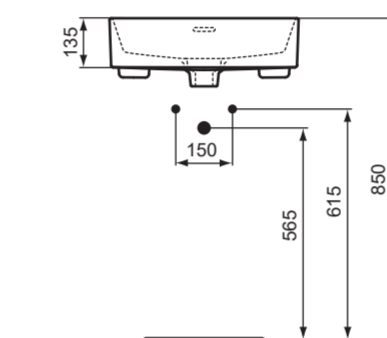

50cm SEMI-COUNTERTOP

315

FOLD LINE

FOLD LINE

EEEV46767

50cm Semi-Countertop
T2993; U8595
01/21

476