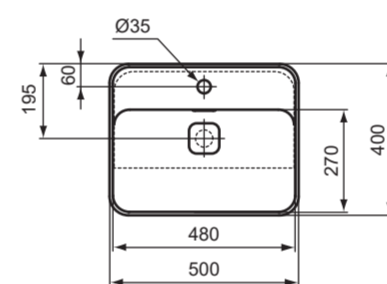

50cm SEMI-COUNTERTOP

315

FOLD LINE

FOLD LINE

EEEV46767

50cm Semi-Countertop
T2993; U8595
01/21

476