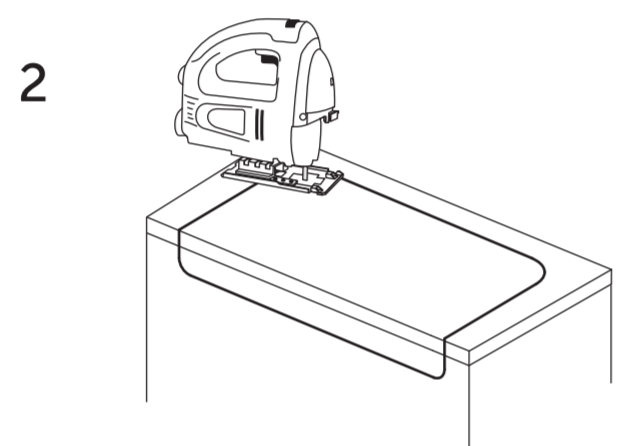

50cm SEMI-COUNTERTOP

315

FOLD LINE

FOLD LINE

EEEV46767

50cm Semi-Countertop
T2993; U8595
01/21

476