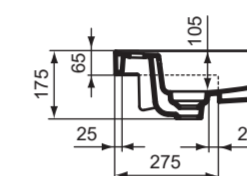

50cm SEMI-COUNTERTOP

315

FOLD LINE

FOLD LINE

EEEV46767

50cm Semi-Countertop
T2993; U8595
01/21

476