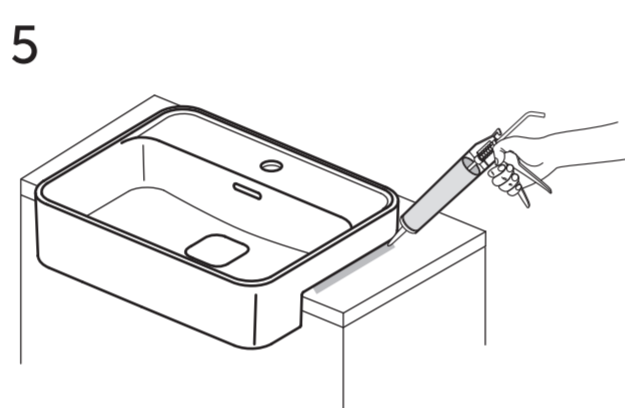

50cm SEMI-COUNTERTOP

315

FOLD LINE

FOLD LINE

EEEV46767

50cm Semi-Countertop
T2993; U8595
01/21

476