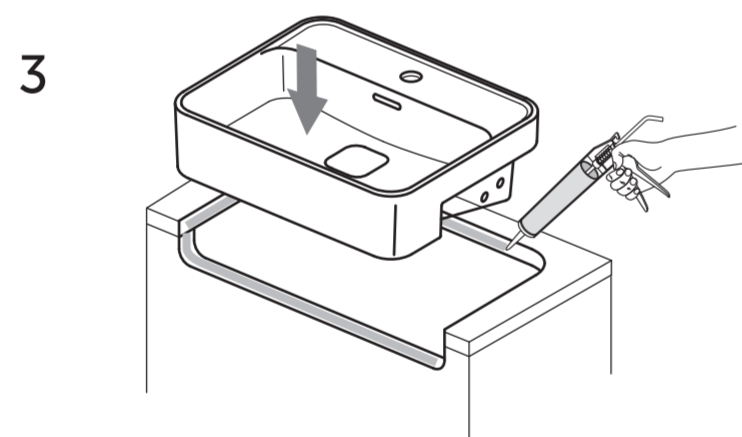

50cm SEMI-COUNTERTOP

315

FOLD LINE

FOLD LINE

EEEV46767

50cm Semi-Countertop
T2993; U8595
01/21

476