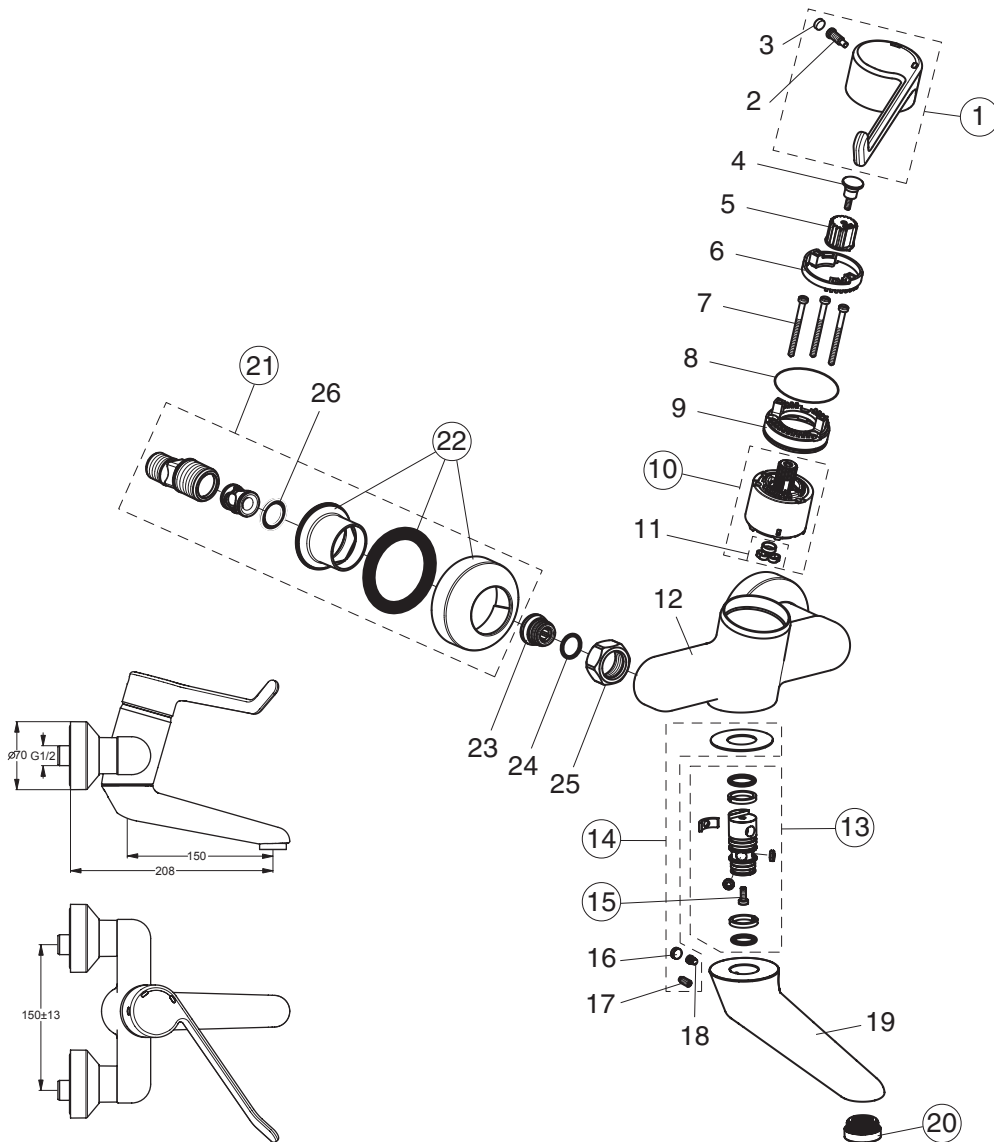

CERAPLUS (B8314AA)

Pos.	Signify	Spare parts-Nr	Quantity	Pos.	Signify	Spare parts-Nr	Quantity
1	Lever cv 180mm, w/logo ISI-red/blue inserts	B960687AA	1 Pcs.	19	Fixed and swivel spout for washbasin 150mm		1 Pcs.
2	Screw for lever cv M6x19		1 Pcs.	20	Aerator anti-vandal M24x1-A,laminar	B960568AA	1 Pcs.
3	Rubber cap D=8.1x3		1 Pcs.	21	S-connections-compl.	B960647AA	1 Set
4	Screw M4		1 Pcs.	22	Escutcheon-compl.	B960365AA	1 Pcs.
5	Adapter for lever cv		1 Pcs.	23	Nipple M19x1.5LH		2 Pcs.
6	Hot water limiter-cv stop		1 Pcs.	24	O-RingØ 15.6x1.78		2 Pcs.
7	Screw M4x44		3 Pcs.	25	Nut G3/4		2 Pcs.
8	O-RingØ 40x1		1 Pcs.	26	Fibre washer for non return valve		2 Pcs.
9	Manifold for cv stop		1 Pcs.				
10	CartridgeØ 47mm cv assy 124°-euro	B960571NU	1 Pcs.				
11	O-Ring-set		1 Set				
12	Body wall mounted basin mixer		1 Pcs.				
13	Sealing set	B960574NU	1 Set				
14	Fixation kit	B960573NU	1 Set				
15	Oval-head screw M4x10	A960474NU	2 Pcs.				
16	Rubber cap D=8.1x3		1 Pcs.				
17	Screw M5x10		1 Pcs.				
18	Screw M5x5.5		1 Pcs.				