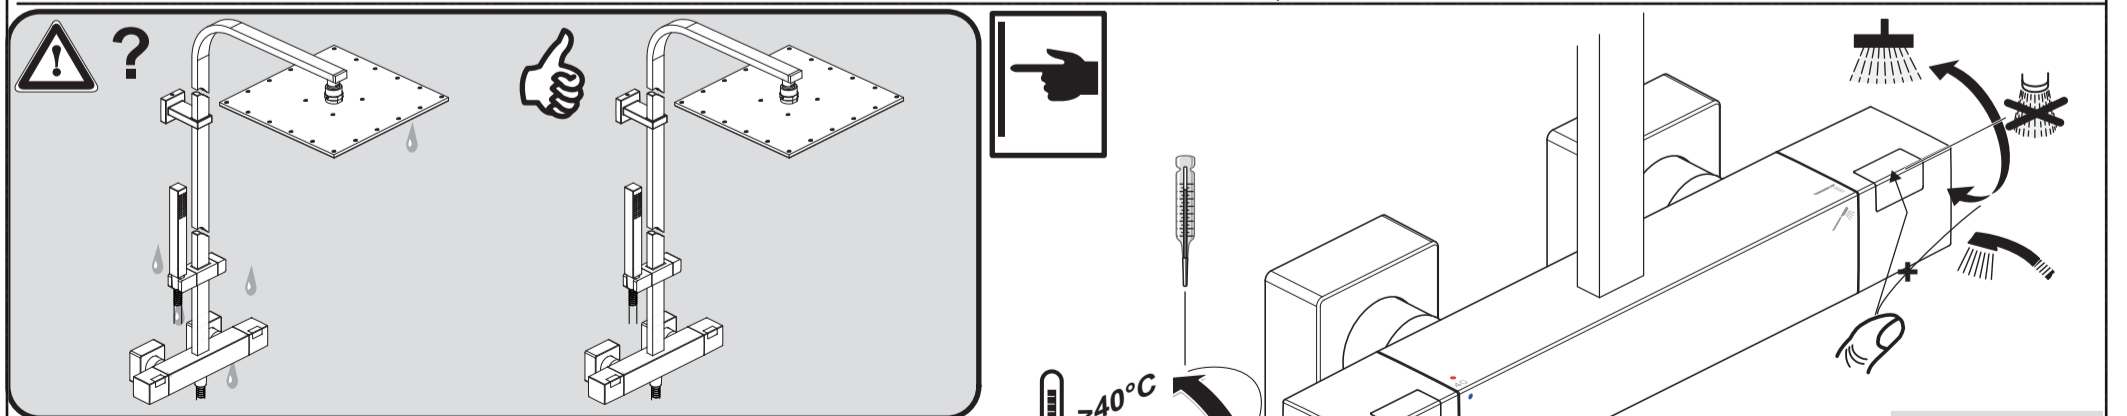

Ideal Standard

CERATHERM C100
 A 7542 ..

0322 / A 868 900
 Made in Germany

Ideal Standard International NV
 Corporate Village - Gent Building
 Da Vincilaan 2
 1935 Zaventem
 Belgium

www.idealstandardinternational.com