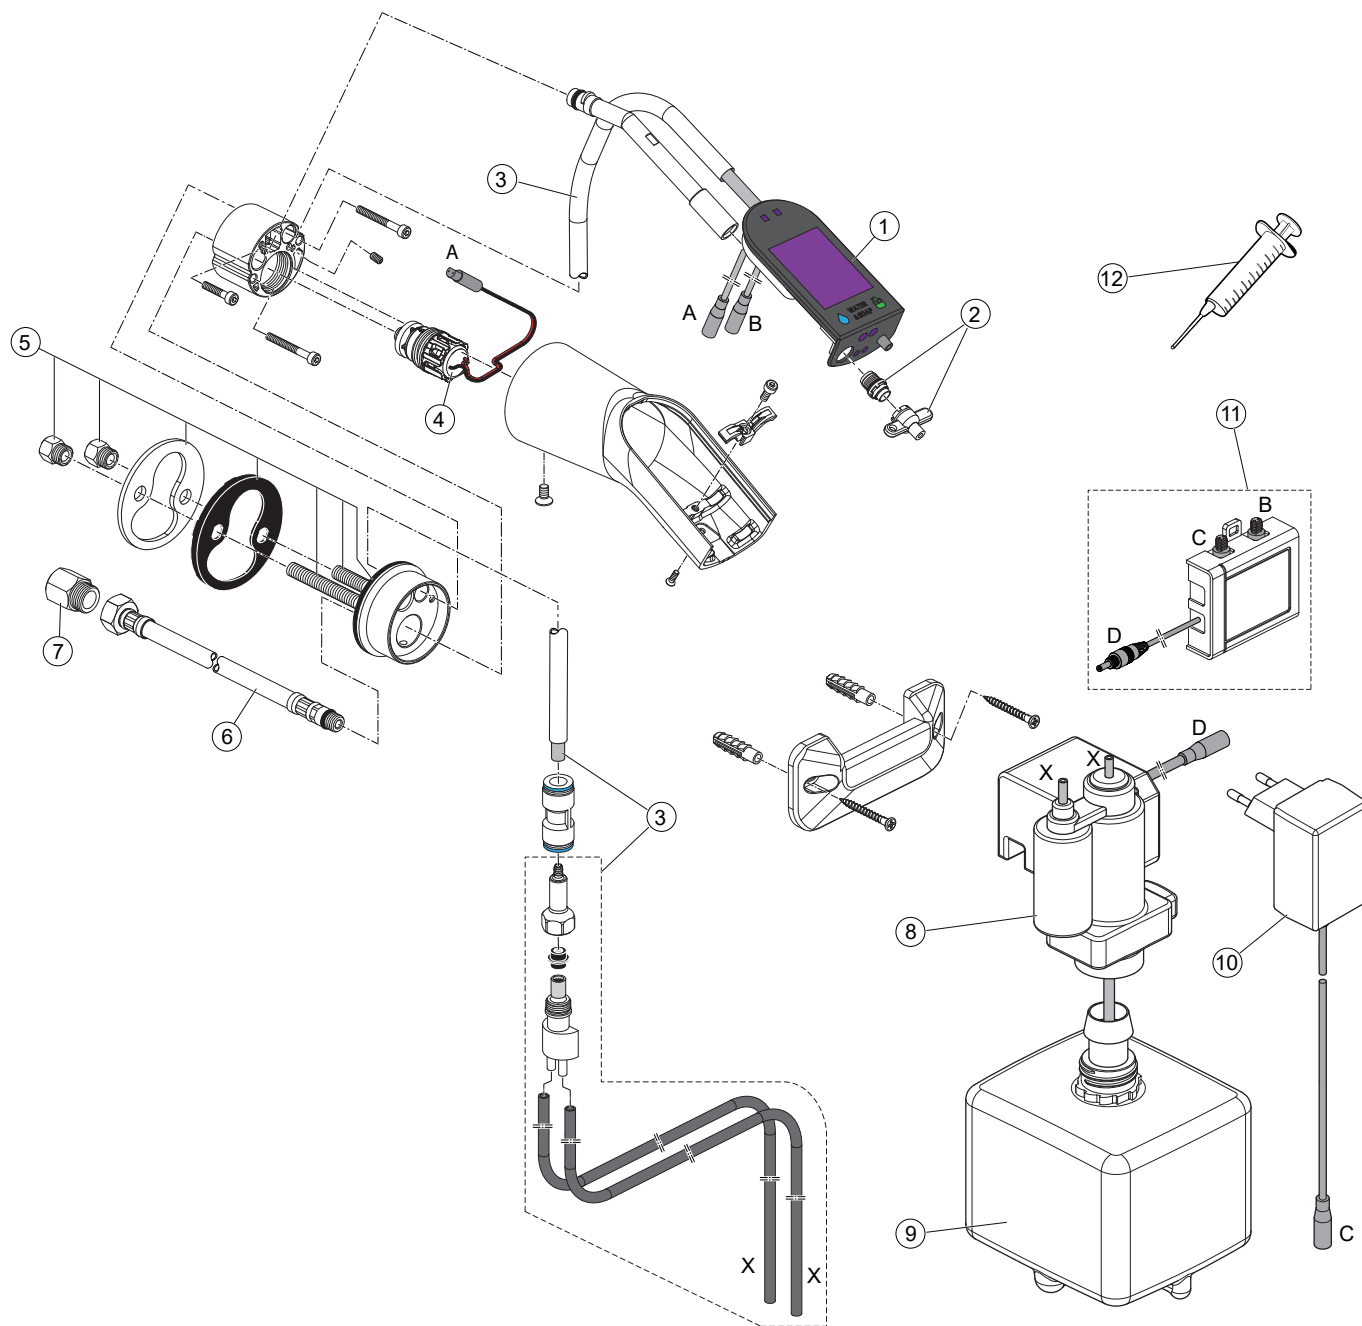

Produced from: Jan 2022

Sensor Basin Electronic
With soap pump
Chrome A7707AA

Pos.	Description	Part-Number	Qty.	Pos.	Description	Part-Number	Qty.
1	TFT Display cpl.	A 861 534 NU	1 Set	9	Soap bottle 1,25l	A 7711 NU	6 pcs
2	Flowregulator with Key	A 861 531 NU	1 Set		Soap bottle 1,25l	A 7713 NU	120 pcs
3	Hose unit cpl.	A 861 533 NU	1 Set		Soap bottle 1,25l	A 7714 NU	240 pcs
4	Solenoidvalve 6V G1/2	F 961 050 NU	1 pcs	10	AC-Adapter 6,5V DC / 0,92A	F 961 033 NU	1 pcs
5	Fixation set	B 960 307 NU	1 Set		Extension cable 2m	A 960 635 NU	1 pcs
6	Flex. hose M10x1/450-G3/8	A 860 794 NU	1 pcs	11	Connection box	A 861 537 NU	1 Set
7	Adapter with flow limiter	A 861 532 NU	1 pcs	12	Service-Kit	A 861 618 NU	1 pcs
8	Soap pump	A 861 535 NU	1 Set				

* Universal-Set (not all parts needed)