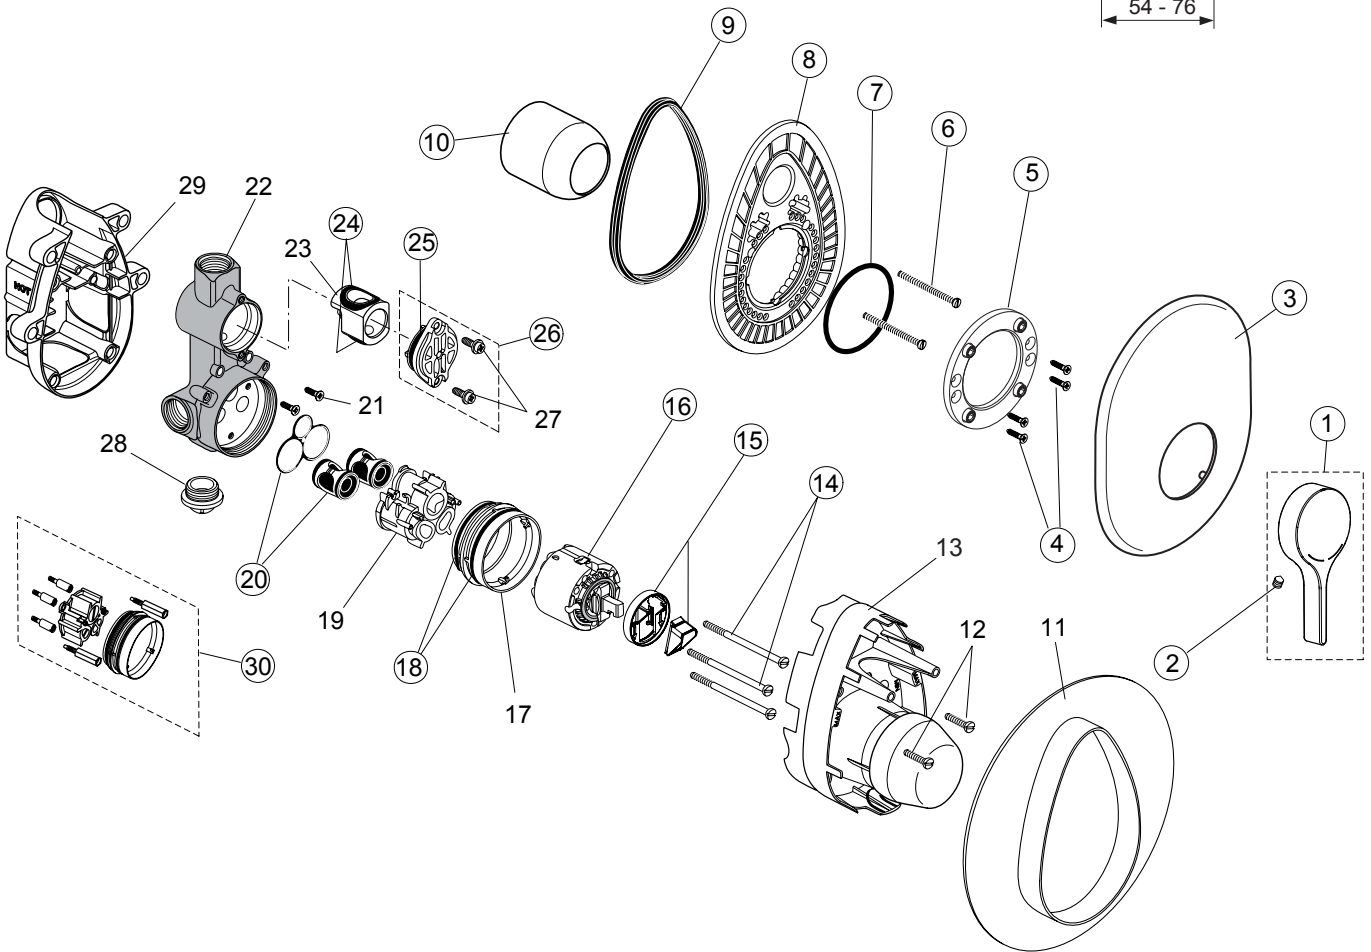

Produced from: Jan. 2008 - Dec. 2020

For Pre-Installation Kit 1
Built-in parts **A 2650NU**

Design parts chrome Kit 2
A4273AA

Built-in Shower mixer Complete chrome
A4274AA

Pos.	Description	Part-Number	Qty.	Pos.	Description	Part-Number	Qty.
1	Lever cpl. with Logo IS	A 962 065 AA	1 pcs	17	Plastic ring		
2	Thread pin M5x10 DIN915	A 963 309 NU	1 pcs	18	O - Ring Ø 47,3 x 1,78	A 963 526 NU	2 pcs
3	Escutcheon for Shower	A 960 326 AA	1 pcs	19	Plastic insert		
4	Ejot-PT-Screw KA35x16	A 962 445 NU	4 pcs	20	Low noise insert complete	A 963 524 NU	1 Set
5	Escutcheon holder+Pos.4	A 962 107 NU	1 pcs	21	Ejot-PT-Screw KA35x16	A 962 445 NU	4 pcs
6	Cylindrical screw M4x39	A 963 176 NU	3 pcs	22	Body (built-in version)		
7	O - Ring Set	A 962 530 NU	1 Set	23	Insert for diverter		
8	Escutcheon holder+Pos.7	A 963 447 NU	1 pcs	24	O - Ring Set to Pos.23	A 963 523 NU	1 pcs
9	Seal ring (Profil)	A 963 444 NU	1 pcs	25	O - Ring Ø 28,3 x 1,78	A 961 667 NU	2 pcs
10	Cap	A 963 571 AA	1 pcs	26	Cover complete	A 963 412 NU	1 pcs
11	Sealing frame			27	Screw M4 x 12		
12	Cylindrical screw M4x10			28	Plug G1/2		
13	Plaster guard			29	Plastic box		
14	Cylindrical screw M4x69	A 963 783 NU	3 pcs	30	Extension - Set 20mm	A 963 541 NU	1 Set
15	ECO - Kit	A 860 700 NU	1 Set		Distance frame	A 860 494 AA	1 Set
16	Cartridge Ø47 + Pos.15	A 960 500 NU	1 pcs