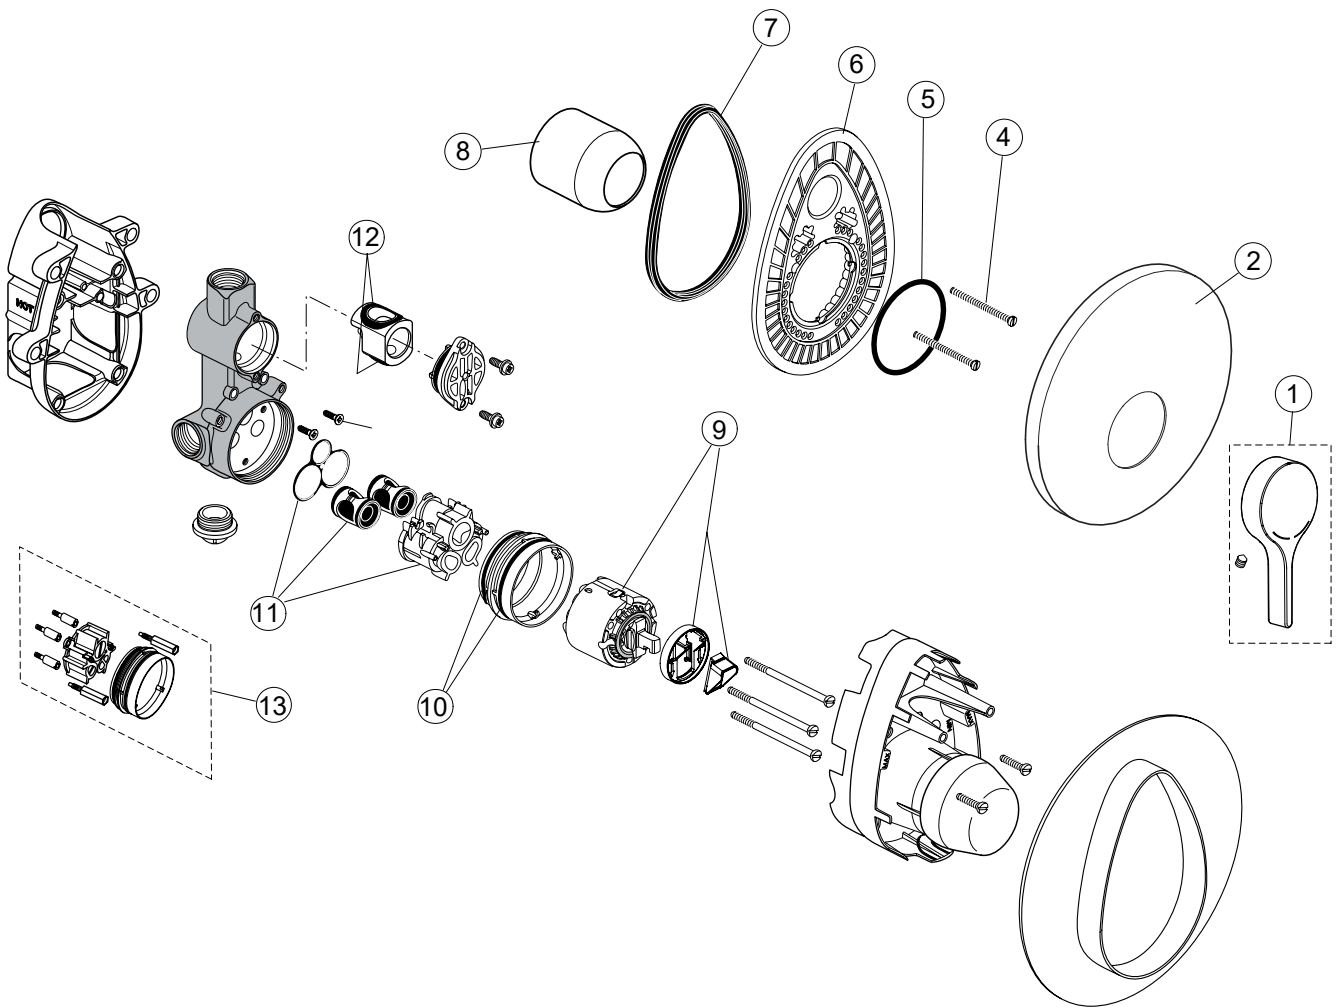

Produced from: Jan. 2021

For Pre-Installation Kit 1  
Built-in parts **A 2650NU**

Design parts chrome Kit 2  
**A4273AA**

Built-in Shower mixer Complete chrome  
**A4274AA**

Pos.	Description	Part-Number	Qty.	Pos.	Description	Part-Number	Qty.
1	Lever cpl. with Logo IS	<b>A 962 065 AA</b>	1 pcs	12	O - Ring Set	<b>A 963 523 NU</b>	1 pcs
2	Escutcheon for Shower	<b>A 960 623 AA</b>	1 pcs	13	Extension - Set 20mm	<b>A 963 541 NU</b>	1 Set
4	Cylindrical screw M4x39	<b>A 963 176 NU</b>	3 pcs	14	Distance frame	<b>A 960 305 AA</b>	1 Set
5	O - Ring Set	<b>A 962 530 NU</b>	1 Set				
6	Escutcheon holder+Pos.5	<b>A 963 447 NU</b>	1 pcs				
7	Seal ring ( Profil )	<b>A 963 444 NU</b>	1 pcs				
8	Cap	<b>A 963 571 AA</b>	1 pcs				
9	Cartridge Ø47 + Pos.15	<b>A 960 500 NU</b>	1 pcs				
10	O - Ring Ø 47,3 x 1,78	<b>A 963 526 NU</b>	2 pcs				
11	Plastic insert complete	<b>A 861 000 NU</b>	1 Set				