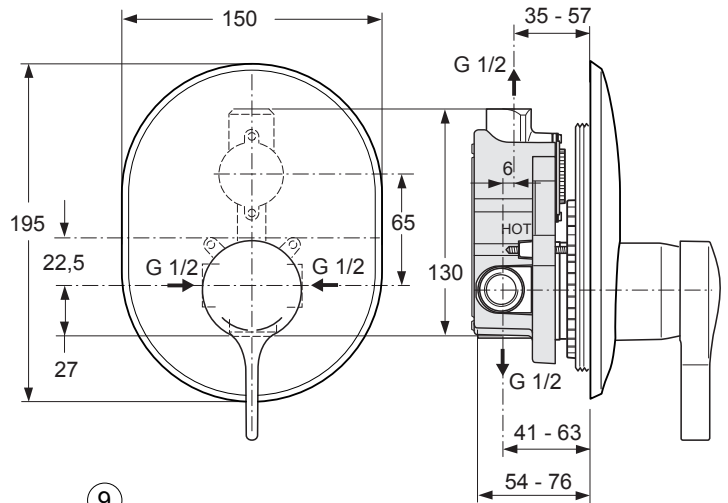

Produced from: Jan. 2008 - Dec. 2020

For Pre-Installation Kit 1
Built-in parts **A 2650NU**

Design parts chrome Kit 2
A4273AA

Built-in Shower mixer Complete chrome
A4274AA

Pos.	Description	Part-Number	Qty.	Pos.	Description	Part-Number	Qty.
1	Lever cpl. with Logo IS	A 962 065 AA	1 pcs	17	Plastic ring		
2	Thread pin M5x10 DIN915	A 963 309 NU	1 pcs	18	O - Ring Ø 47,3 x 1,78	A 963 526 NU	2 pcs
3	Escutcheon for Shower	A 960 326 AA	1 pcs	19	Plastic insert		
4	Ejot-PT-Screw KA35x16	A 962 445 NU	4 pcs	20	Low noise insert complete	A 963 524 NU	1 Set
5	Escutcheon holder+Pos.4	A 962 107 NU	1 pcs	21	Ejot-PT-Screw KA35x16	A 962 445 NU	4 pcs
6	Cylindrical screw M4x39	A 963 176 NU	3 pcs	22	Body (built-in version)		
7	O - Ring Set	A 962 530 NU	1 Set	23	Insert for diverter		
8	Escutcheon holder+Pos.7	A 963 447 NU	1 pcs	24	O - Ring Set to Pos.23	A 963 523 NU	1 pcs
9	Seal ring (Profil)	A 963 444 NU	1 pcs	25	O - Ring Ø 28,3 x 1,78	A 961 667 NU	2 pcs
10	Cap	A 963 571 AA	1 pcs	26	Cover complete	A 963 412 NU	1 pcs
11	Sealing frame			27	Screw M4 x 12		
12	Cylindrical screw M4x10			28	Plug G1/2		
13	Plaster guard			29	Plastic box		
14	Cylindrical screw M4x69	A 963 783 NU	3 pcs	30	Extension - Set 20mm	A 963 541 NU	1 Set
15	ECO - Kit	A 860 700 NU	1 Set		Distance frame	A 860 494 AA	1 Set
16	Cartridge Ø47 + Pos.15	A 960 500 NU	1 pcs