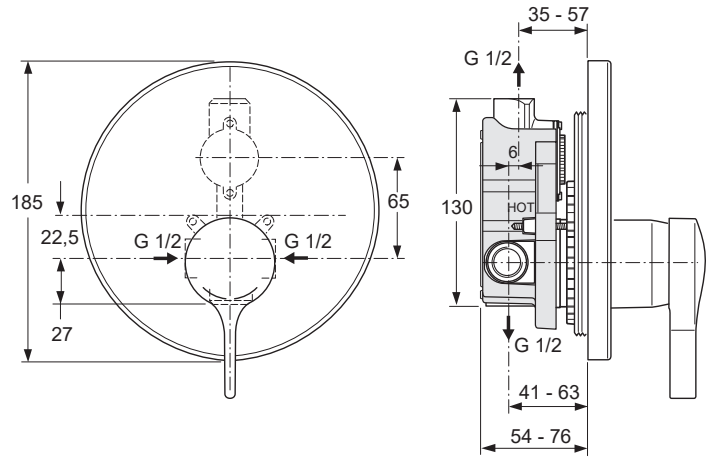

Produced from: Jan. 2021

For Pre-Installation Kit 1  
Built-in parts **A 2650NU**

Design parts chrome Kit 2  
**A4273AA**

Built-in Shower mixer Complete chrome  
**A4274AA**

Pos.	Description	Part-Number	Qty.	Pos.	Description	Part-Number	Qty.
1	Lever cpl. with Logo IS	<b>A 962 065 AA</b>	1 pcs	12	O - Ring Set	<b>A 963 523 NU</b>	1 pcs
2	Escutcheon for Shower	<b>A 960 623 AA</b>	1 pcs	13	Extension - Set 20mm	<b>A 963 541 NU</b>	1 Set
4	Cylindrical screw M4x39	<b>A 963 176 NU</b>	3 pcs	14	Distance frame	<b>A 960 305 AA</b>	1 Set
5	O - Ring Set	<b>A 962 530 NU</b>	1 Set				
6	Escutcheon holder+Pos.5	<b>A 963 447 NU</b>	1 pcs				
7	Seal ring ( Profil )	<b>A 963 444 NU</b>	1 pcs				
8	Cap	<b>A 963 571 AA</b>	1 pcs				
9	Cartridge Ø47 + Pos.15	<b>A 960 500 NU</b>	1 pcs				
10	O - Ring Ø 47,3 x 1,78	<b>A 963 526 NU</b>	2 pcs				
11	Plastic insert complete	<b>A 861 000 NU</b>	1 Set				