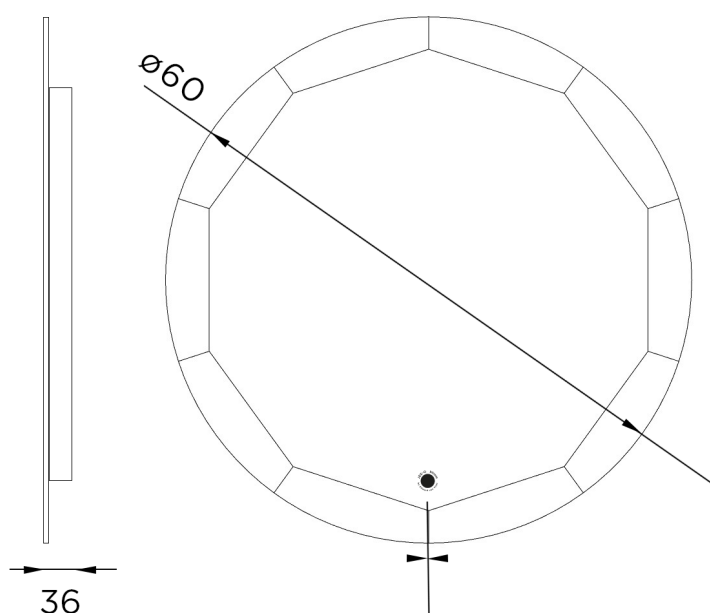

JEE-O bloom mirror 60

| | | | |
|------------------------|--|--------------------|----------------------|
| Article code: | 601-0117 | Dimension package: | L 94 x W 81 x H 7 cm |
| Material: | European mirror glass (6mm) and aluminum frame | Total weight: | 6.5 kg |
| Cleaning instructions: | download JEE-O shower and taps manual on our website: www.jee-o.com | Package weight: | 1.8 kg |
| Backlight: | 4 position LED, 3000K colour temperature | | 2 year warranty |
| | 1 - 0% = Off | | |
| | 2 - 30% = 126 lumen | | |
| | 3 - 60% = 252 lumen | | |
| | 4 - 100% = 420 lumen | | |