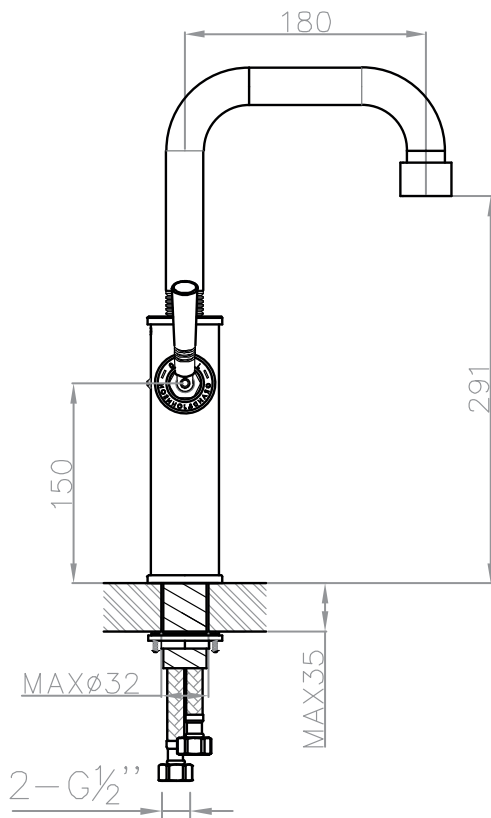

JEE-O soho basin/kitchen mixer

middle off

right water spout

Article code:

700-1750

● RAW

700-1752

● 1.5 Electro powder spray hammercoated black

Material:

Stainless Steel r304

Cleaning instructions:

download JEE-O shower and taps manual on our website: www.jee-o.com

Cartridge:

Sedal ceramic mixing mechanism (progressive), item code 005-0105

Flow at water of 38°C /100,4°F:

8l /2,1gal p/m at 3bar pressure

Connection:

2 x G 1/2" (ø15mm / 0.6") nylon^(out)/epdm⁽ⁱⁿ⁾ flexhose with brass swivel British Standard Pipe (BSP)

Thread:

Dimension package:

L 56 x W 35 x H 17 cm

Total weight: