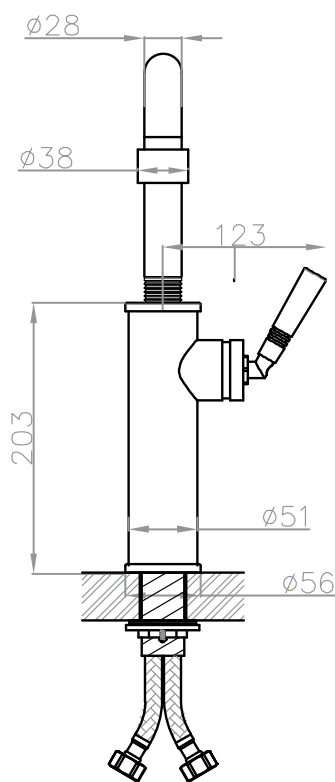

JEE-O soho basin/kitchen mixer

middle off

right water spout

Article code:

700-1750

● RAW

700-1752

● 1.5 Electro powder spray hammercoated black

Material:

Stainless Steel r304

Cleaning instructions:

download JEE-O shower and taps manual on our website: www.jee-o.com

Cartridge:

Sedal ceramic mixing mechanism (progressive), item code 005-0105

Flow at water of 38°C /100,4°F:

8l /2,1gal p/m at 3bar pressure

Connection:

2 x G 1/2" (ø15mm / 0.6") nylon^(out)/epdm⁽ⁱⁿ⁾ flexhose with brass swivel British Standard Pipe (BSP)

Thread:

Dimension package:

L 56 x W 35 x H 17 cm

Total weight: