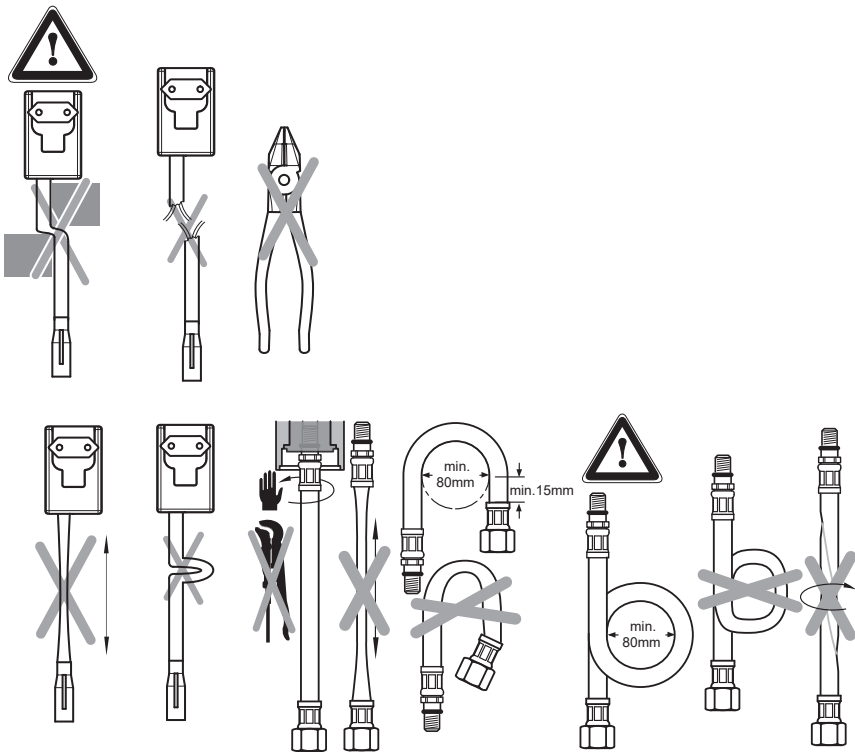

Ideal Standard International NV
Corporate Village - Gent Building
Da Vincilaan 2
1935 Zaventem
Belgium

www.idealstandard.com