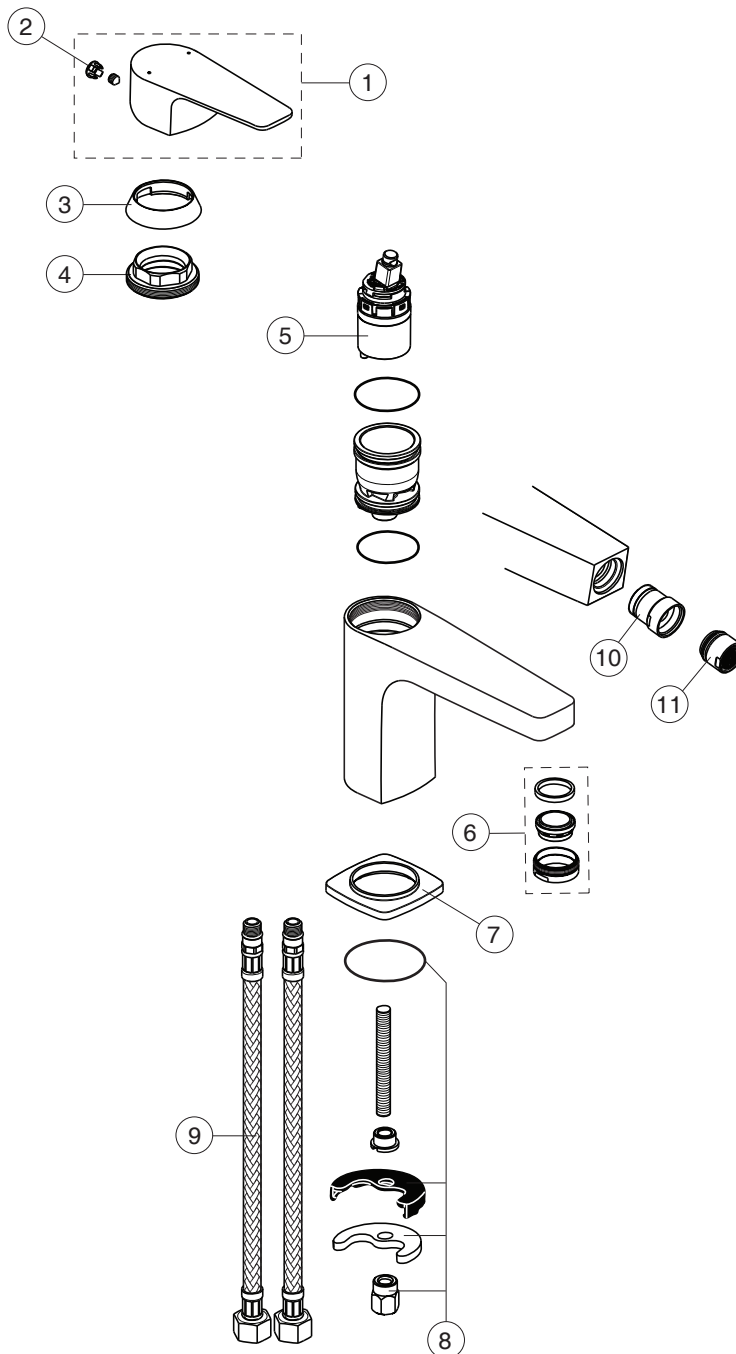

Produced from: June 2022

CERAFINE MODEL D

Ideal Standard

Pos.	Signify	Spare parts-Nr.	Quantity	Pos.	Signify	Spare parts-Nr.	Quantity
1	Lever, w/logo-compl.	B961652AA	1 Set				
2	Cap decorative	B964696NU	1 Pcs.				
3	Cap	A861080AA	1 Pcs.				
4	Screw M38x1.5	B961645NU	1 Pcs.				
5	Cartridge Ø28mm	A861397NU	1 Pcs.				
6	Perlator M24x1, / 5l/min	B961383AA	1 Set				
7	Rosette decorative	B961290AA	1 Pcs.				
8	Connecting set	B964551NU	1 Set				
9	Flex pexhose G3/8 M8x1/L500	A962005NU	1 Pcs.				
10	Ball joint M18x1	A960019AA	1 Pcs.				
11	Aerator M18x1	A963369AA	1 Pcs.				

CERAFINE MODEL D

Ideal Standard

Produced from: May 2020

For XX=Coverage-Designate:

AA=chrome,U6=grey pearl

For Instance:

B961652AA for chrome

Pos.	Signify	Spare parts-Nr.	Quantity	Pos.	Signify	Spare parts-Nr.	Quantity
1	Lever,w/logo-compl.	B961652XX	1 Set	14	Flex pexhose G3/8 M8x1/L500	A962005NU	1 Pcs.
2	Screw M5x6		1 Pcs.	15	Pop up waste-compl.	B961241XX	1 Pcs.
3	Cap decorative	B964696NU	1 Pcs.	16	Pop up waste shackle		1 Pcs.
4	Cap	A861080XX	1 Pcs.	17	Ball joint M18x1	A960019XX	1 Pcs.
5	Screw M38x1.5	B961645NU	1 Pcs.	18	Aerator M18x1	A963369XX	1 Pcs.
6	Cartridge Ø28mm	A861397NU	1 Pcs.				
7	O-Ring Ø30x2		2 Pcs.				
8	Manifold		1 Pcs.				
9;9b	Body basin		1 Pcs.				
9a	Body bidet		1 Pcs.				
10	Perlator M24x1, / 5l/min	B961383XX	1 Pcs.				
11	Rosette decorative	B961290XX	1 Pcs.				
12	Connecting set	B964551NU	1 Pcs.				
13	Pop-up drain ass.	A962991XX	1 Pcs.				