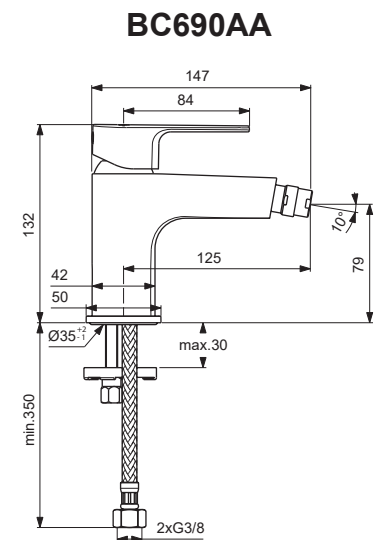

Produced from: June 2022

CERAFINE MODEL D

Ideal Standard

Pos.	Signify	Spare parts-Nr.	Quantity	Pos.	Signify	Spare parts-Nr.	Quantity
1	Lever, w/logo-compl.	B961652AA	1 Set				
2	Cap decorative	B964696NU	1 Pcs.				
3	Cap	A861080AA	1 Pcs.				
4	Screw M38x1.5	B961645NU	1 Pcs.				
5	Cartridge Ø28mm	A861397NU	1 Pcs.				
6	Perlator M24x1, / 5l/min	B961383AA	1 Set				
7	Rosette decorative	B961290AA	1 Pcs.				
8	Connecting set	B964551NU	1 Set				
9	Flex pexhose G3/8 M8x1/L500	A962005NU	1 Pcs.				
10	Ball joint M18x1	A960019AA	1 Pcs.				
11	Aerator M18x1	A963369AA	1 Pcs.				

CERAFINE MODEL D

Ideal Standard

Produced from: May 2020

For XX=Coverage-Designate:

AA=chrome,U6=grey pearl

For Instance:

B961652AA for chrome

Pos.	Signify	Spare parts-Nr.	Quantity	Pos.	Signify	Spare parts-Nr.	Quantity
1	Lever,w/logo-compl.	B961652XX	1 Set	14	Flex pexhose G3/8 M8x1/L500	A962005NU	1 Pcs.
2	Screw M5x6		1 Pcs.	15	Pop up waste-compl.	B961241XX	1 Pcs.
3	Cap decorative	B964696NU	1 Pcs.	16	Pop up waste shackle		1 Pcs.
4	Cap	A861080XX	1 Pcs.	17	Ball joint M18x1	A960019XX	1 Pcs.
5	Screw M38x1.5	B961645NU	1 Pcs.	18	Aerator M18x1	A963369XX	1 Pcs.
6	Cartridge Ø28mm	A861397NU	1 Pcs.				
7	O-Ring Ø30x2		2 Pcs.				
8	Manifold		1 Pcs.				
9;9b	Body basin		1 Pcs.				
9a	Body bidet		1 Pcs.				
10	Perlator M24x1, / 5l/min	B961383XX	1 Pcs.				
11	Rosette decorative	B961290XX	1 Pcs.				
12	Connecting set	B964551NU	1 Pcs.				
13	Pop-up drain ass.	A962991XX	1 Pcs.				