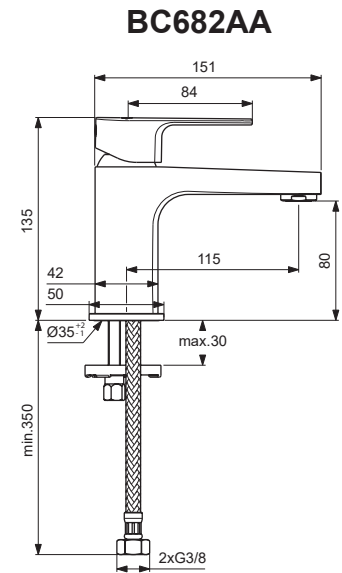

Produced from: June 2022

CERAFINE MODEL D

Ideal Standard

Pos.	Signify	Spare parts-Nr.	Quantity	Pos.	Signify	Spare parts-Nr.	Quantity
1	Lever, w/logo-compl.	B961652AA	1 Set				
2	Cap decorative	B964696NU	1 Pcs.				
3	Cap	A861080AA	1 Pcs.				
4	Screw M38x1.5	B961645NU	1 Pcs.				
5	Cartridge Ø28mm	A861397NU	1 Pcs.				
6	Perlator M24x1, / 5l/min	B961383AA	1 Set				
7	Rosette decorative	B961290AA	1 Pcs.				
8	Connecting set	B964551NU	1 Set				
9	Flex pexhose G3/8 M8x1/L500	A962005NU	1 Pcs.				
10	Ball joint M18x1	A960019AA	1 Pcs.				
11	Aerator M18x1	A963369AA	1 Pcs.				

CERAFINE MODEL D

Ideal Standard

Produced from: May 2020

For XX=Coverage-Designate:

AA=chrome,U6=grey pearl

For Instance:

B961652AA for chrome

Pos.	Signify	Spare parts-Nr.	Quantity	Pos.	Signify	Spare parts-Nr.	Quantity
1	Lever,w/logo-compl.	B961652XX	1 Set	14	Flex pexhose G3/8 M8x1/L500	A962005NU	1 Pcs.
2	Screw M5x6		1 Pcs.	15	Pop up waste-compl.	B961241XX	1 Pcs.
3	Cap decorative	B964696NU	1 Pcs.	16	Pop up waste shackle		1 Pcs.
4	Cap	A861080XX	1 Pcs.	17	Ball joint M18x1	A960019XX	1 Pcs.
5	Screw M38x1.5	B961645NU	1 Pcs.	18	Aerator M18x1	A963369XX	1 Pcs.
6	Cartridge Ø28mm	A861397NU	1 Pcs.				
7	O-Ring Ø30x2		2 Pcs.				
8	Manifold		1 Pcs.				
9;9b	Body basin		1 Pcs.				
9a	Body bidet		1 Pcs.				
10	Perlator M24x1, / 5l/min	B961383XX	1 Pcs.				
11	Rosette decorative	B961290XX	1 Pcs.				
12	Connecting set	B964551NU	1 Pcs.				
13	Pop-up drain ass.	A962991XX	1 Pcs.				