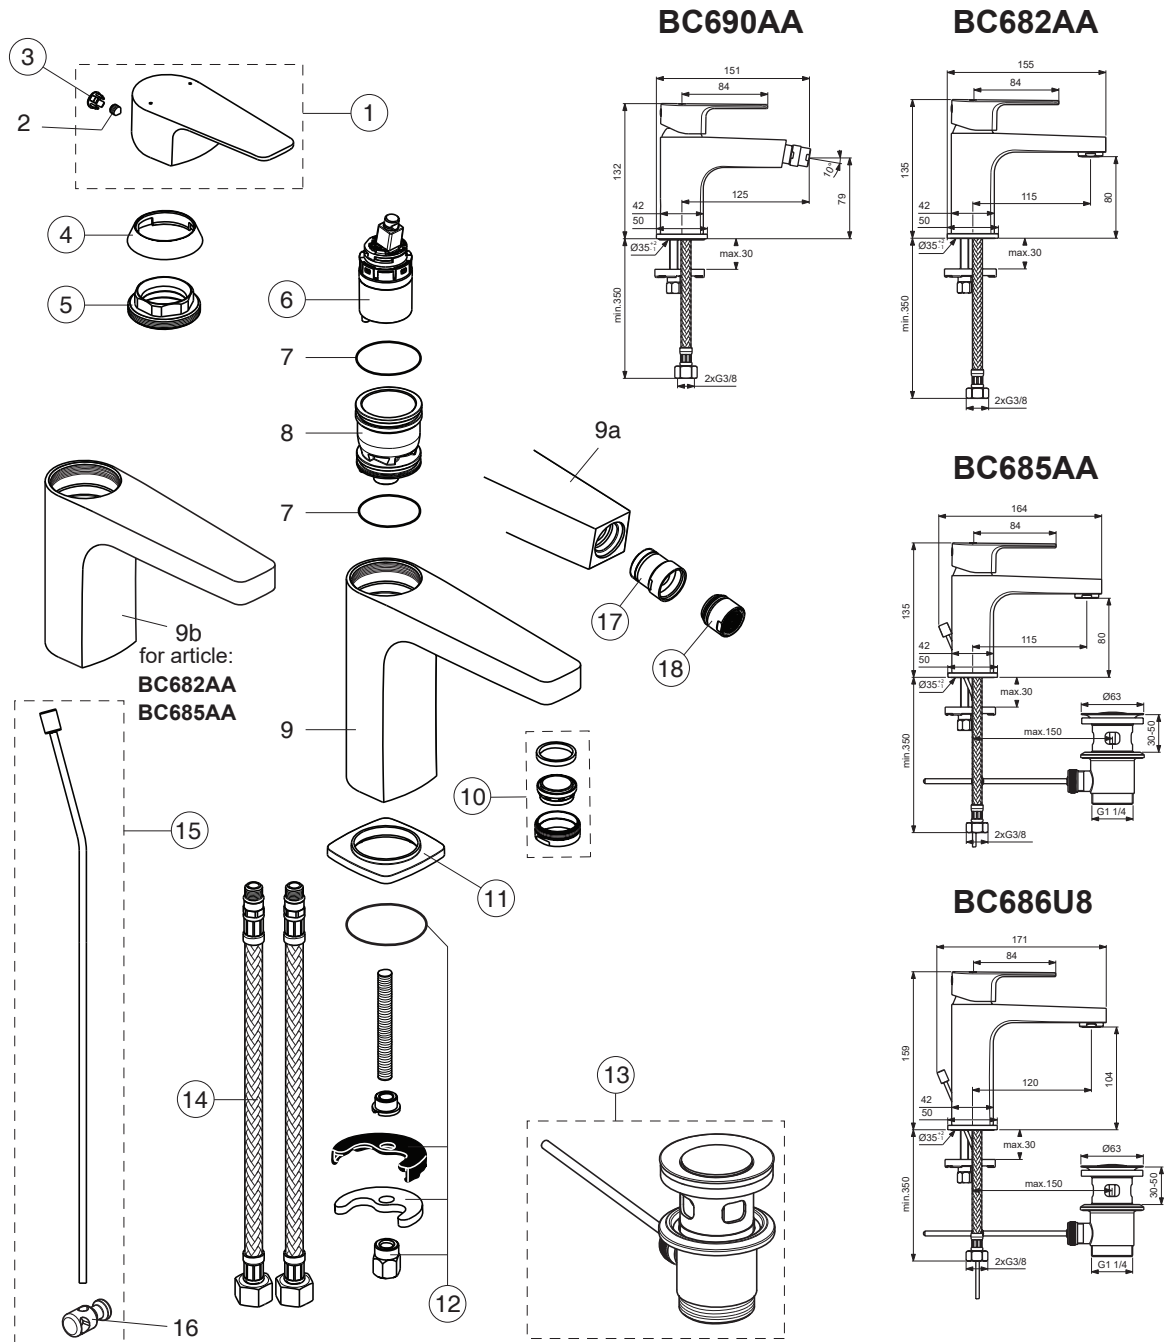

Produced from: June 2022

CERAFINE MODEL D

Ideal Standard

Pos.	Signify	Spare parts-Nr.	Quantity	Pos.	Signify	Spare parts-Nr.	Quantity
1	Lever, w/logo-compl.	B961652AA	1 Set				
2	Cap decorative	B964696NU	1 Pcs.				
3	Cap	A861080AA	1 Pcs.				
4	Screw M38x1.5	B961645NU	1 Pcs.				
5	Cartridge Ø28mm	A861397NU	1 Pcs.				
6	Perlator M24x1, / 5l/min	B961383AA	1 Set				
7	Rosette decorative	B961290AA	1 Pcs.				
8	Connecting set	B964551NU	1 Set				
9	Flex pexhose G3/8 M8x1/L500	A962005NU	1 Pcs.				
10	Ball joint M18x1	A960019AA	1 Pcs.				
11	Aerator M18x1	A963369AA	1 Pcs.				

CERAFINE MODEL D

Ideal Standard

Produced from: May 2020

For XX=Coverage-Designate:

AA=chrome,U6=grey pearl

For Instance:

B961652AA for chrome

Pos.	Signify	Spare parts-Nr.	Quantity	Pos.	Signify	Spare parts-Nr.	Quantity
1	Lever,w/logo-compl.	B961652XX	1 Set	14	Flex pexhose G3/8 M8x1/L500	A962005NU	1 Pcs.
2	Screw M5x6		1 Pcs.	15	Pop up waste-compl.	B961241XX	1 Pcs.
3	Cap decorative	B964696NU	1 Pcs.	16	Pop up waste shackle		1 Pcs.
4	Cap	A861080XX	1 Pcs.	17	Ball joint M18x1	A960019XX	1 Pcs.
5	Screw M38x1.5	B961645NU	1 Pcs.	18	Aerator M18x1	A963369XX	1 Pcs.
6	Cartridge Ø28mm	A861397NU	1 Pcs.				
7	O-Ring Ø30x2		2 Pcs.				
8	Manifold		1 Pcs.				
9;9b	Body basin		1 Pcs.				
9a	Body bidet		1 Pcs.				
10	Perlator M24x1, / 5l/min	B961383XX	1 Pcs.				
11	Rosette decorative	B961290XX	1 Pcs.				
12	Connecting set	B964551NU	1 Pcs.				
13	Pop-up drain ass.	A962991XX	1 Pcs.				