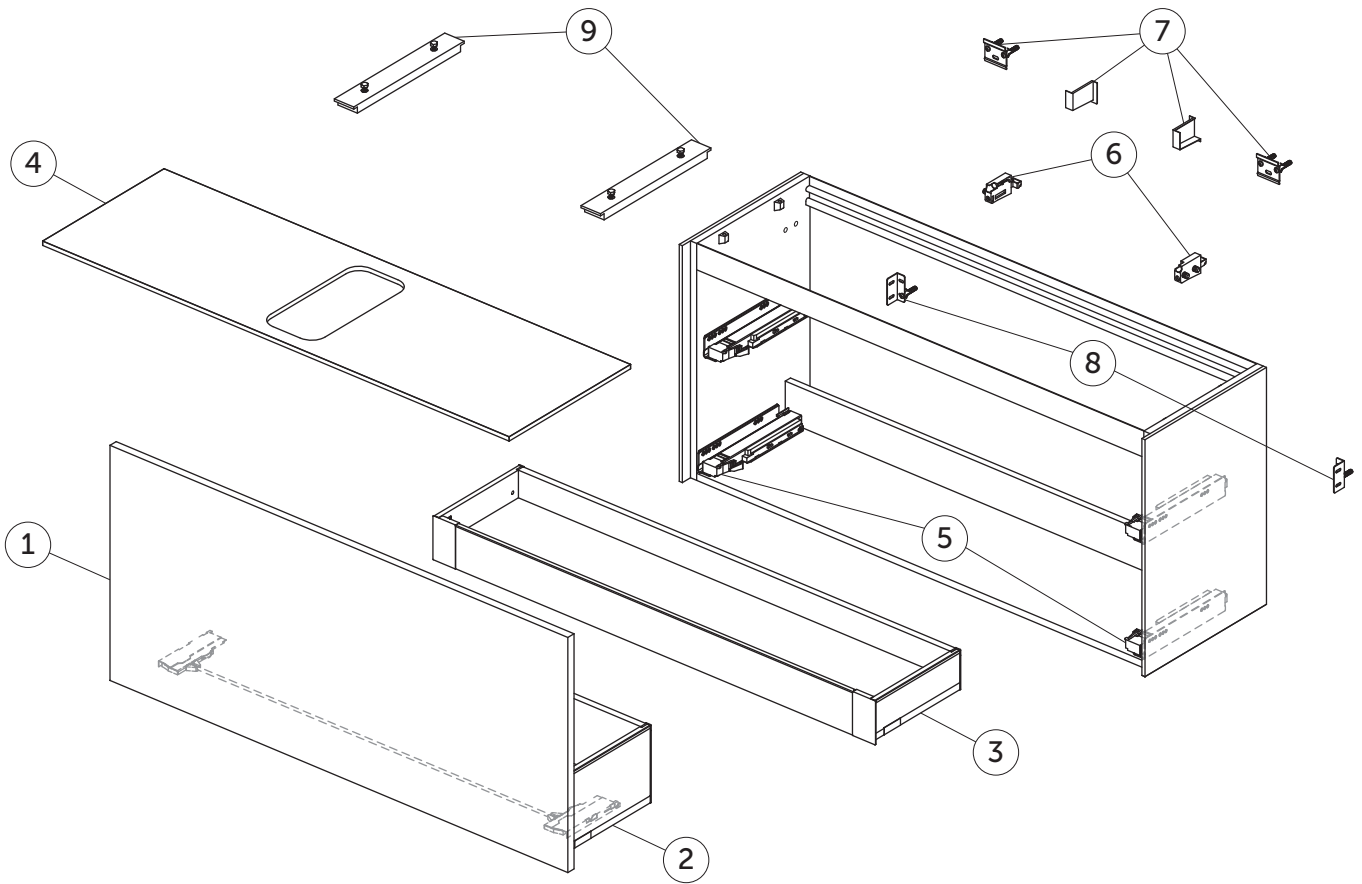

SPARE PARTS

Basin Unit 1200
1 external drawer, 1 internal drawer

Page 1 of 2

Item	Description	Colour/Finish	Code No.	Quantity
1	Drawer front panel 1180 x 536	Y1 - Matt White Y2 - Matt Anthracite Y3 - Matt Sunset Y4 - Smoked Oak Y5 - Dark Walnut Y6 - Light Oak	TV742Y1 TV742Y2 TV742Y3 TV742Y4 TV742Y5 TV742Y6	1
2	Drawer structure box 120 x 37	Y2 - Matt Anthracite	TV743Y2	1
3	Complete internal drawer 120	Y2 - Matt Anthracite	TV744Y2	1
4	Worktop 1202 x 373 center cut	Y1 - Matt White Y2 - Matt Anthracite Y3 - Matt Sunset Y4 - Smoked Oak Y5 - Dark Walnut Y6 - Light Oak	TV745Y1 TV745Y2 TV745Y3 TV745Y4 TV745Y5 TV745Y6	1
	Worktop 1202 x 373 no cut	Y1 - Matt White Y2 - Matt Anthracite Y3 - Matt Sunset Y4 - Smoked Oak Y5 - Dark Walnut Y6 - Light Oak	TV746Y1 TV746Y2 TV746Y3 TV746Y4 TV746Y5 TV746Y6	1
5	Runners 270 Push KIT		TV72567	pair
6	Hanging brackets KIT 1		RV08267	pair
7	Wall fixation KIT 1 new		TV72667	14
8	Safety KIT (brackets, screws & plugs)		TV38767	12
9	Worktop adjustable support kit short		TV73467	pair