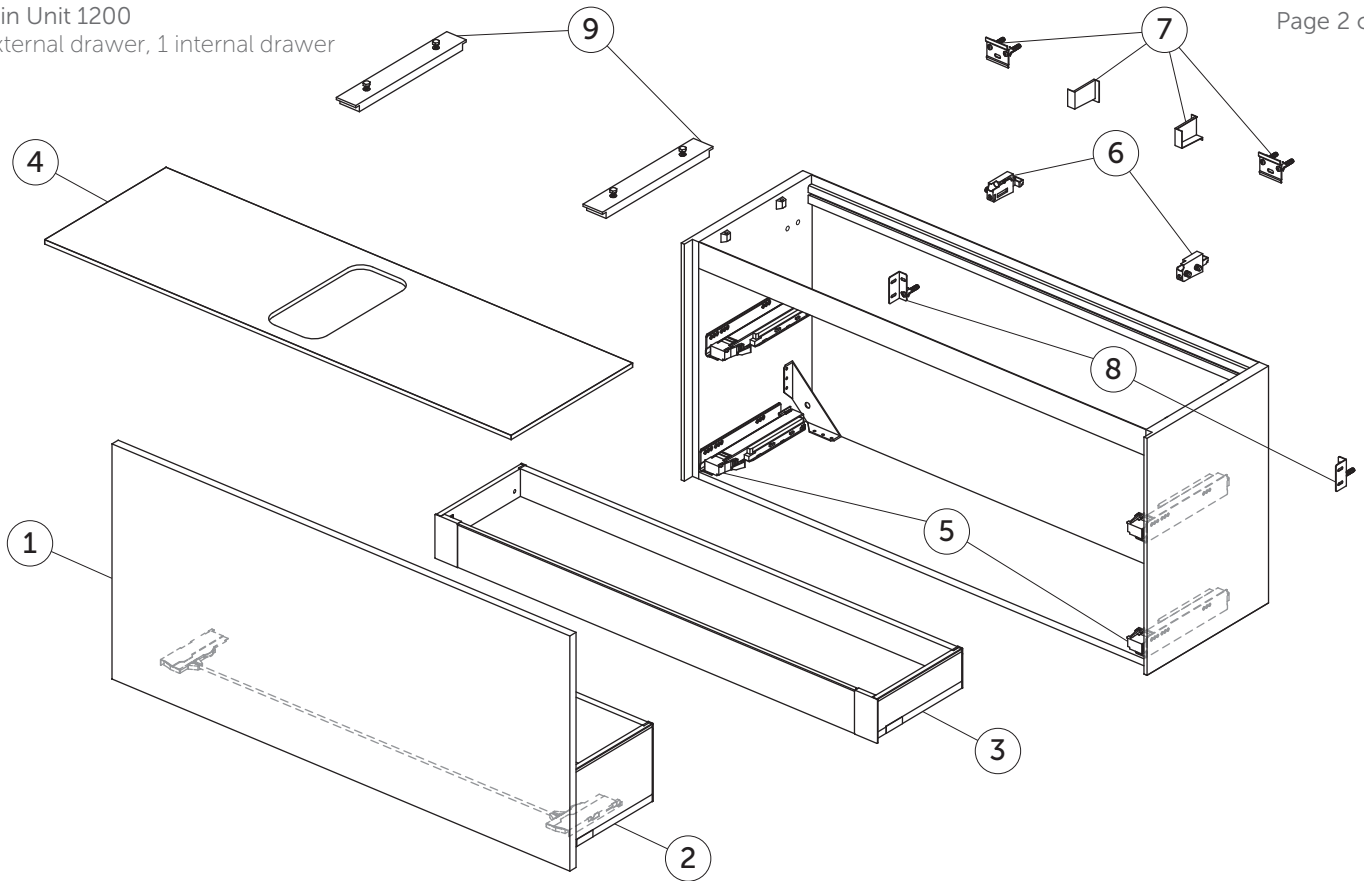

SPARE PARTS

Basin Unit 1200

1 external drawer, 1 internal drawer

Item	Description	Colour/Finish	Code No.	Quantity	
1	Drawer front panel ns 1180 x 536	Y1 - Matt White	TF016Y1	1	
		Y2 - Matt Anthracite	TF016Y2		
		Y3 - Matt Sunset	TF016Y3		
		Y4 - Smoked Oak	TF016Y4		
		Y5 - Dark Walnut	TF016Y5		
		Y6 - Light Oak	TF016Y6		
2	Drawer structure box ns 120 x 37	Y2 - Matt Anthracite	TF017Y2	1	
3	Complete internal drawer ns 120	Y2 - Matt Anthracite	TF018Y2	1	
4	Worktop ns 1202 x 373 center cut	Y1 - Matt White	TF019Y1	1	
		Y2 - Matt Anthracite	TF019Y2		
4	Worktop ns 1202 x 373 no cut	Y3 - Matt Sunset	TF019Y3	1	
		Y4 - Smoked Oak	TF019Y4		
		Y5 - Dark Walnut	TF019Y5		
		Y6 - Light Oak	TF019Y6		
		Y1 - Matt White	TF020Y1		1
		Y2 - Matt Anthracite	TF020Y2		
Y3 - Matt Sunset	TF020Y3				
Y4 - Smoked Oak	TF020Y4				
Y5 - Dark Walnut	TF020Y5				
Y6 - Light Oak	TF020Y6				
5	Runners 270 Push KIT		TV72567	pair	
6	Hanging brackets KIT 1		RV08267	pair	
7	Wall fixation KIT 1 new		TV72667	14	
8	Safety KIT (brackets, screws & plugs)		TV38767	12	
9	Worktop adjustable support kit short		TV73467	pair	

Manufactured post May 2021.
Manufacturer traceability code 9999.

Ideal Standard International NV
Corporate Village – Gent Building
Da Vincilaan 2
B1935 – Zaventem
Belgium

BE +32 (0)2 325 66 33
BG +359 675 30362
DE +49 (0)228 521 580
EG +202 26969700
FR +33 (0)1 49 38 28 00
GB 01482 496 318
GR +30 210 67 90 810
HR +38591 22 99 304

HU +36 30 6991 594
IT 800 652 290
ME +971 4 804 2400
NL +31 (0)77 355 08 08
PL +48 71 7868 301/302
RO +40 21 3223 201/202
SI 00386 59 919040
TR +90 216 314 87 87

UA +359 675 30 468
AL/XK/BA +359 887 709 696
CZ/SK +420 417 592 179
DK/NO/SE +45 75 84 10 10
ES/PT +34 93 561 80 00
LV/LT/EE +371 673 57 792
RS/MK/ME +381 11 713 80 58
RU/MD +7 495 669 23 11