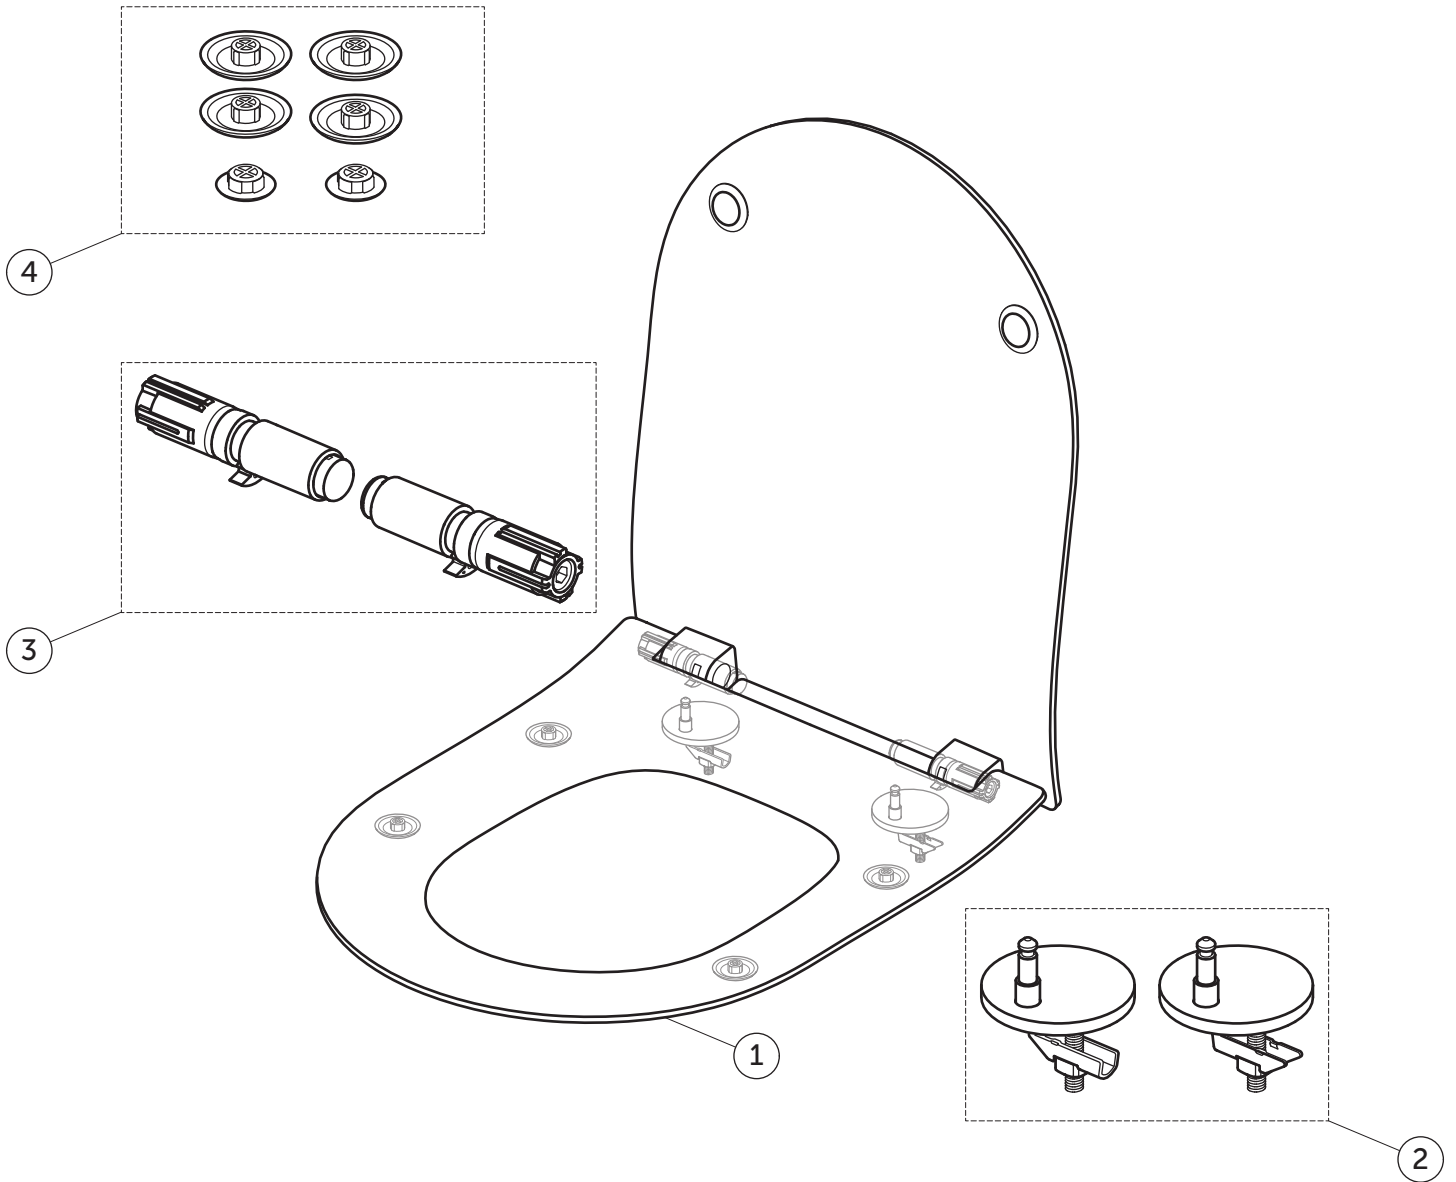

SPARE PARTS

E266701

Seat & Cover
SW; SC

LDV

Item	Description	Spare Code
1	SEAT & COVER SW SC WHT	
2	TOILET SEAT HINGE PACK BS33	EW18867
3	TOILET SEAT DAMPER 18MM BS ZP3434	EW18767
4	TOILET SEAT BUFFERS 6 PCS BS0713+S0712	EW02467