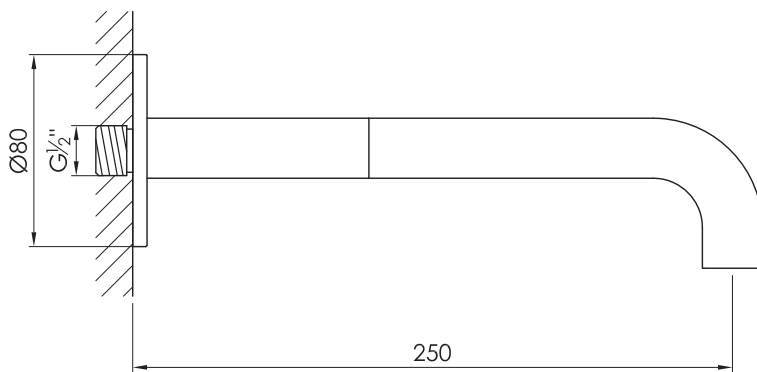

JEE-O slimline spout 90° long

Article code:

800-3810

● Brushed

800-3813

● Structured black

800-3814

● PVD coated bronze

800-3815

● PVD coated matt gold

Material:

Stainless Steel r304

Cleaning instructions:

download JEE-O shower and taps manual on our website: www.jee-o.com

Connection:

Thread:

G ½" (ø15mm / 0.6")
British Standard Pipe (BSP)

Dimension package:

Total weight:

Package weight:

L 27.5 x W 12.5 x H 3.5 cm
0.7 kg
0.08 kg

7 year warranty - The general conditions can be found on our website: www.jee-o.com/downloads