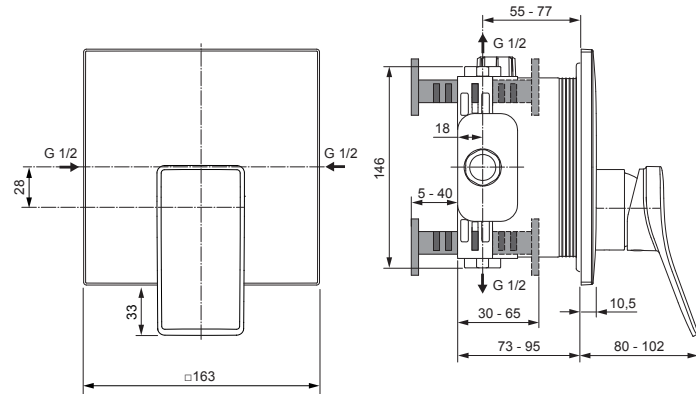

Produced since: **March 2021**

Pre-installation Kit 1 - Easy Box **A1000NU**

Body and Designparts Kit 2 - **A7373AA**

Replace **XX** with the appropriate finish code

Chrome = AA   Silver Storm = GN   Gold = A2   Magnetic Grey = A5

Example spare part order:

A 861 441 AA in Chrome

Pos.	Description	Part-Number	Qty.	Pos.	Description	Part-Number	Qty.
1	Install. depth adjust.	A 963 131 NU	1 Set	14	Lever cpl.	A 861 443 XX	1 Set
2	Side sealing	A 963 132 NU	1 Set	15	Extension kit 20mm	A 960 704 NU	1 Set
3	Flushing device cpl.	A 963 146 NU	1 Set		Extension kit 40mm	A 962 476 NU	1 Set
4	Screw set complete	A 960 890 NU*	1 Set	16	Distanzframe 20mm	A 861 444 XX	1 Set
5	Low noise insert	A 960 891 NU	1 pcs				
6	Stop valve	A 960 706 NU	2 pcs				
8	Cartridge with ECO-kit	A 960 500 NU	1 Set				
9	Cover cap	A 861 441 XX	1 pcs				
11	Escutcheon holder cpl.	A 860 897 NU	1 Set				
12	Escutcheon w Logo	A 861 442 XX	1 pcs				

*Universal set (not all parts needed)