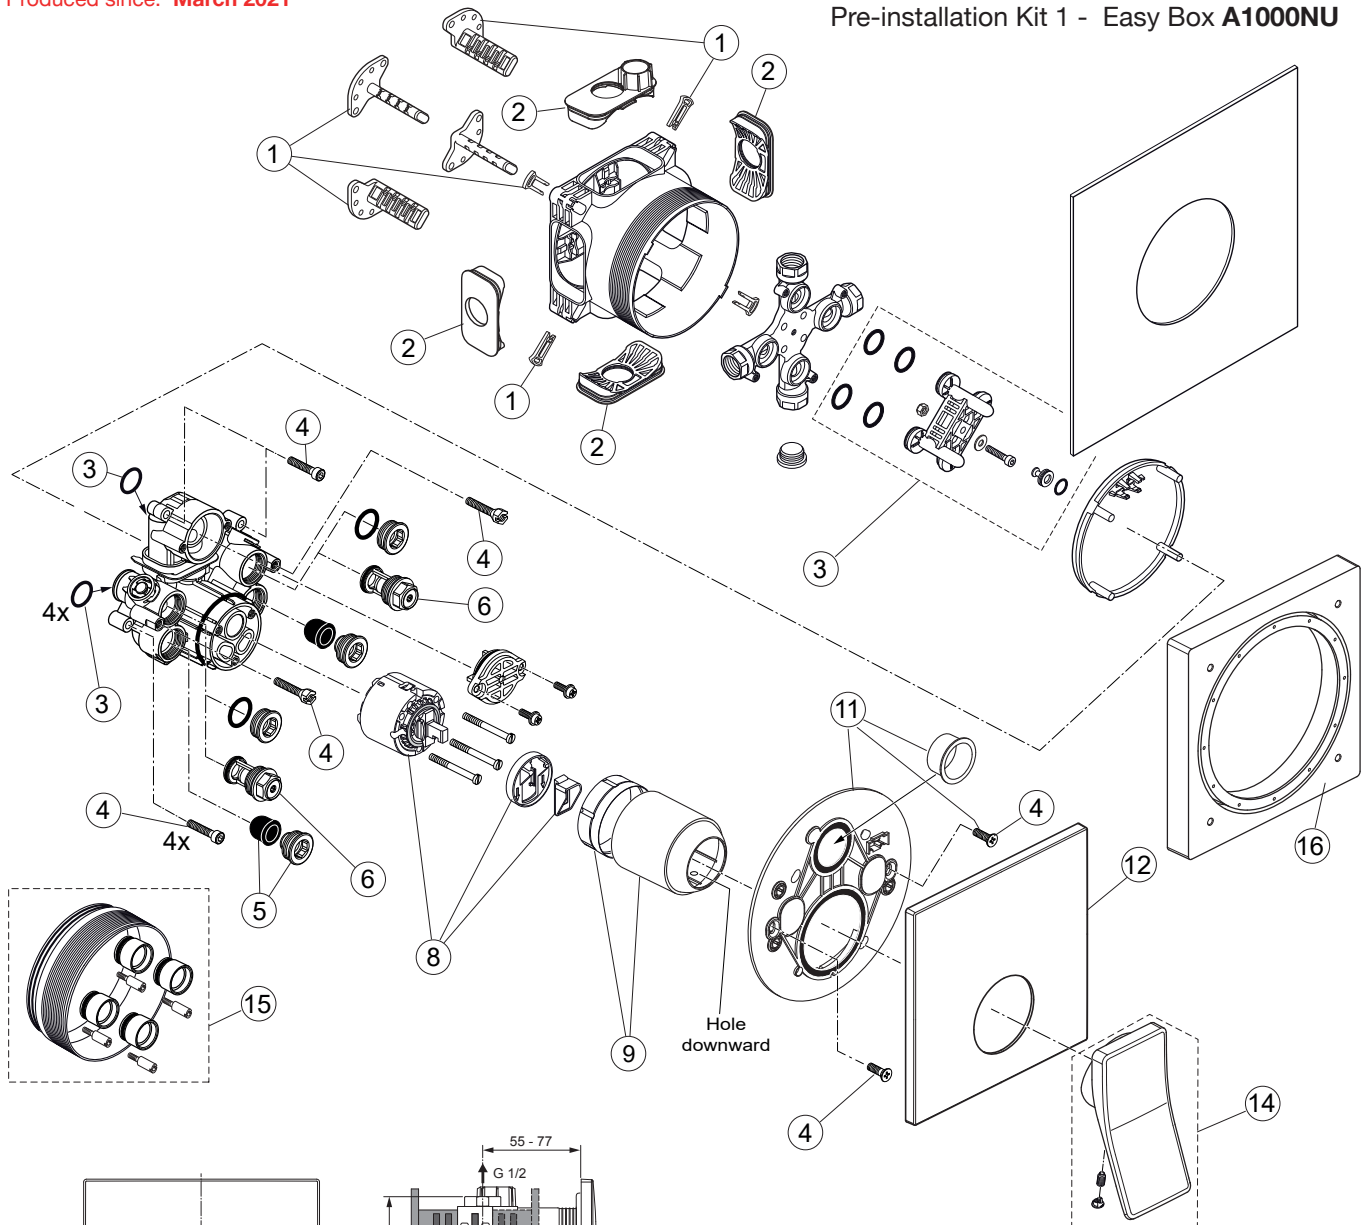

Produced since: **March 2021**

Pre-installation Kit 1 - Easy Box **A1000NU**

Body and Designparts Kit 2 - **A7373AA**

Replace **XX** with the appropriate finish code

Chrome = AA    Silver Storm = GN    Gold = A2    Magnetic Grey = A5

Example spare part order:

**A 861 441 AA** in Chrome

Pos.	Description	Part-Number	Qty.	Pos.	Description	Part-Number	Qty.
1	Install. depth adjust.	<b>A 963 131 NU</b>	1 Set	14	Lever cpl.	<b>A 861 443 XX</b>	1 Set
2	Side sealing	<b>A 963 132 NU</b>	1 Set	15	Extension kit 20mm	<b>A 960 704 NU</b>	1 Set
3	Flushing device cpl.	<b>A 963 146 NU</b>	1 Set		Extension kit 40mm	<b>A 962 476 NU</b>	1 Set
4	Screw set complete	<b>A 960 890 NU*</b>	1 Set	16	Distanzframe 20mm	<b>A 861 444 XX</b>	1 Set
5	Low noise insert	<b>A 960 891 NU</b>	1 pcs				
6	Stop valve	<b>A 960 706 NU</b>	2 pcs				
8	Cartridge with ECO-kit	<b>A 960 500 NU</b>	1 Set				
9	Cover cap	<b>A 861 441 XX</b>	1 pcs				
11	Escutcheon holder cpl.	<b>A 860 897 NU</b>	1 Set				
12	Escutcheon w Logo	<b>A 861 442 XX</b>	1 pcs				

Chrome = AA    Silver Storm = GN    Gold = A2    Magnetic Grey = A5

**Example spare part order:**

**A 861 441 AA** in Chrome

Pos.	Description	Part-Number	Qty.	Pos.	Description	Part-Number	Qty.
1	Install. depth adjust.	<b>A 963 131 NU</b>	1 Set	13	Escutcheon w Logo	<b>A 861 442 XX</b>	1 pcs
2	Side sealing	<b>A 963 132 NU</b>	1 Set	15	Lever cpl.	<b>A 861 443 XX</b>	1 Set
3	O-ring Ø 17 x 2,5	<b>A 963 143 NU</b>	1 Set	16	Extension kit 20mm	<b>A 960 704 NU</b>	1 Set
4	Flushing device cpl.	<b>A 963 146 NU</b>	1 Set		Extension kit 40mm	<b>A 962 476 NU</b>	1 Set
5	Screw set complete	<b>A 960 890 NU*</b>	1 Set	17	Distanzframe 20mm	<b>A 861 444 XX</b>	1 Set
6	Low noise insert	<b>A 960 891 NU</b>	1 pcs	<i>*Universal set (not all parts needed)</i>			
7	Stop valve	<b>A 960 706 NU</b>	2 pcs				
9	Cartridge with ECO-kit	<b>A 960 500 NU</b>	1 Set				
10	Cover cap	<b>A 861 441 XX</b>	1 pcs				
12	Escutcheon holder cpl.	<b>A 860 897 NU</b>	1 Set				