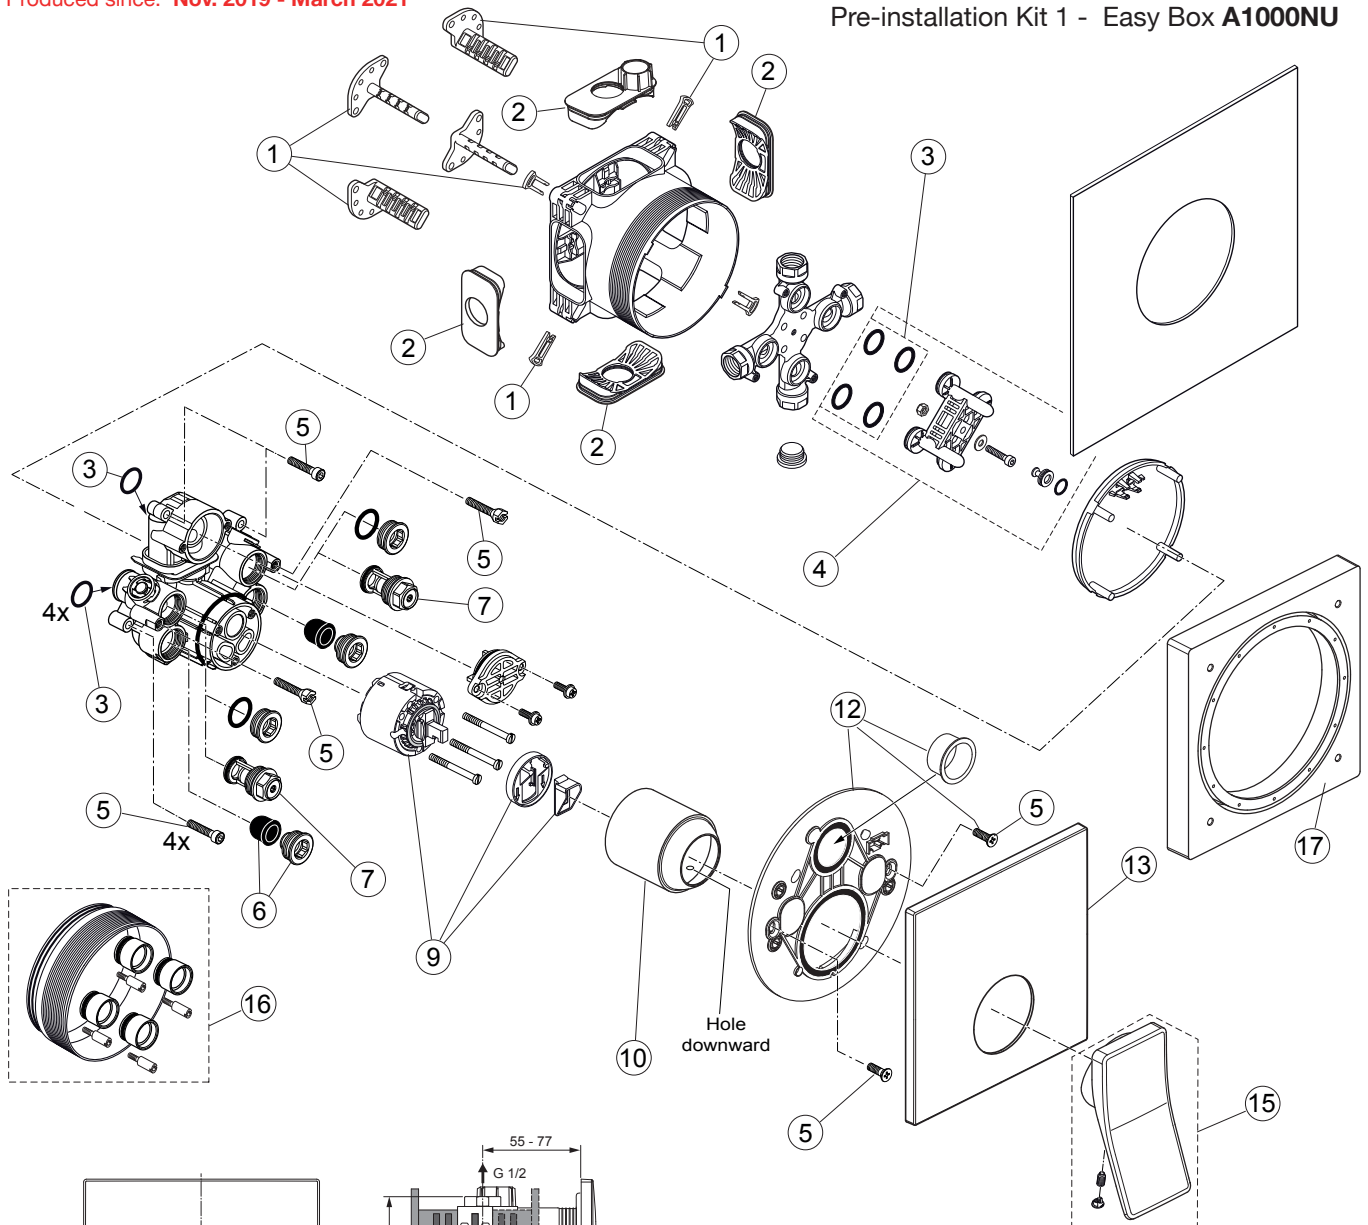

Example spare part order:

**A 861 441 AA** in Chrome

Pos.	Description	Part-Number	Qty.	Pos.	Description	Part-Number	Qty.
1	Install. depth adjust.	<b>A 963 131 NU</b>	1 Set	14	Lever cpl.	<b>A 861 443 XX</b>	1 Set
2	Side sealing	<b>A 963 132 NU</b>	1 Set	15	Extension kit 20mm	<b>A 960 704 NU</b>	1 Set
3	Flushing device cpl.	<b>A 963 146 NU</b>	1 Set		Extension kit 40mm	<b>A 962 476 NU</b>	1 Set
4	Screw set complete	<b>A 960 890 NU*</b>	1 Set	16	Distanzframe 20mm	<b>A 861 444 XX</b>	1 Set
5	Low noise insert	<b>A 960 891 NU</b>	1 pcs				
6	Stop valve	<b>A 960 706 NU</b>	2 pcs				
8	Cartridge with ECO-kit	<b>A 960 500 NU</b>	1 Set				
9	Cover cap	<b>A 861 441 XX</b>	1 pcs				
11	Escutcheon holder cpl.	<b>A 860 897 NU</b>	1 Set				
12	Escutcheon w Logo	<b>A 861 442 XX</b>	1 pcs				

\*Universal set (not all parts needed)

Produced since: **Nov. 2019 - March 2021**

Pre-installation Kit 1 - Easy Box **A1000NU**

Body and Designparts Kit 2 - **A7373AA**

**Replace XX with the appropriate finish code**

Chrome = AA    Silver Storm = GN    Gold = A2    Magnetic Grey = A5

**Example spare part order:**

**A 861 441 AA** in Chrome

Pos.	Description	Part-Number	Qty.	Pos.	Description	Part-Number	Qty.
1	Install. depth adjust.	<b>A 963 131 NU</b>	1 Set	13	Escutcheon w Logo	<b>A 861 442 XX</b>	1 pcs
2	Side sealing	<b>A 963 132 NU</b>	1 Set	15	Lever cpl.	<b>A 861 443 XX</b>	1 Set
3	O-ring Ø 17 x 2,5	<b>A 963 143 NU</b>	1 Set	16	Extension kit 20mm	<b>A 960 704 NU</b>	1 Set
4	Flushing device cpl.	<b>A 963 146 NU</b>	1 Set		Extension kit 40mm	<b>A 962 476 NU</b>	1 Set
5	Screw set complete	<b>A 960 890 NU*</b>	1 Set	17	Distanzframe 20mm	<b>A 861 444 XX</b>	1 Set
6	Low noise insert	<b>A 960 891 NU</b>	1 pcs	<i>*Universal set (not all parts needed)</i>			
7	Stop valve	<b>A 960 706 NU</b>	2 pcs				
9	Cartridge with ECO-kit	<b>A 960 500 NU</b>	1 Set				
10	Cover cap	<b>A 861 441 XX</b>	1 pcs				
12	Escutcheon holder cpl.	<b>A 860 897 NU</b>	1 Set				