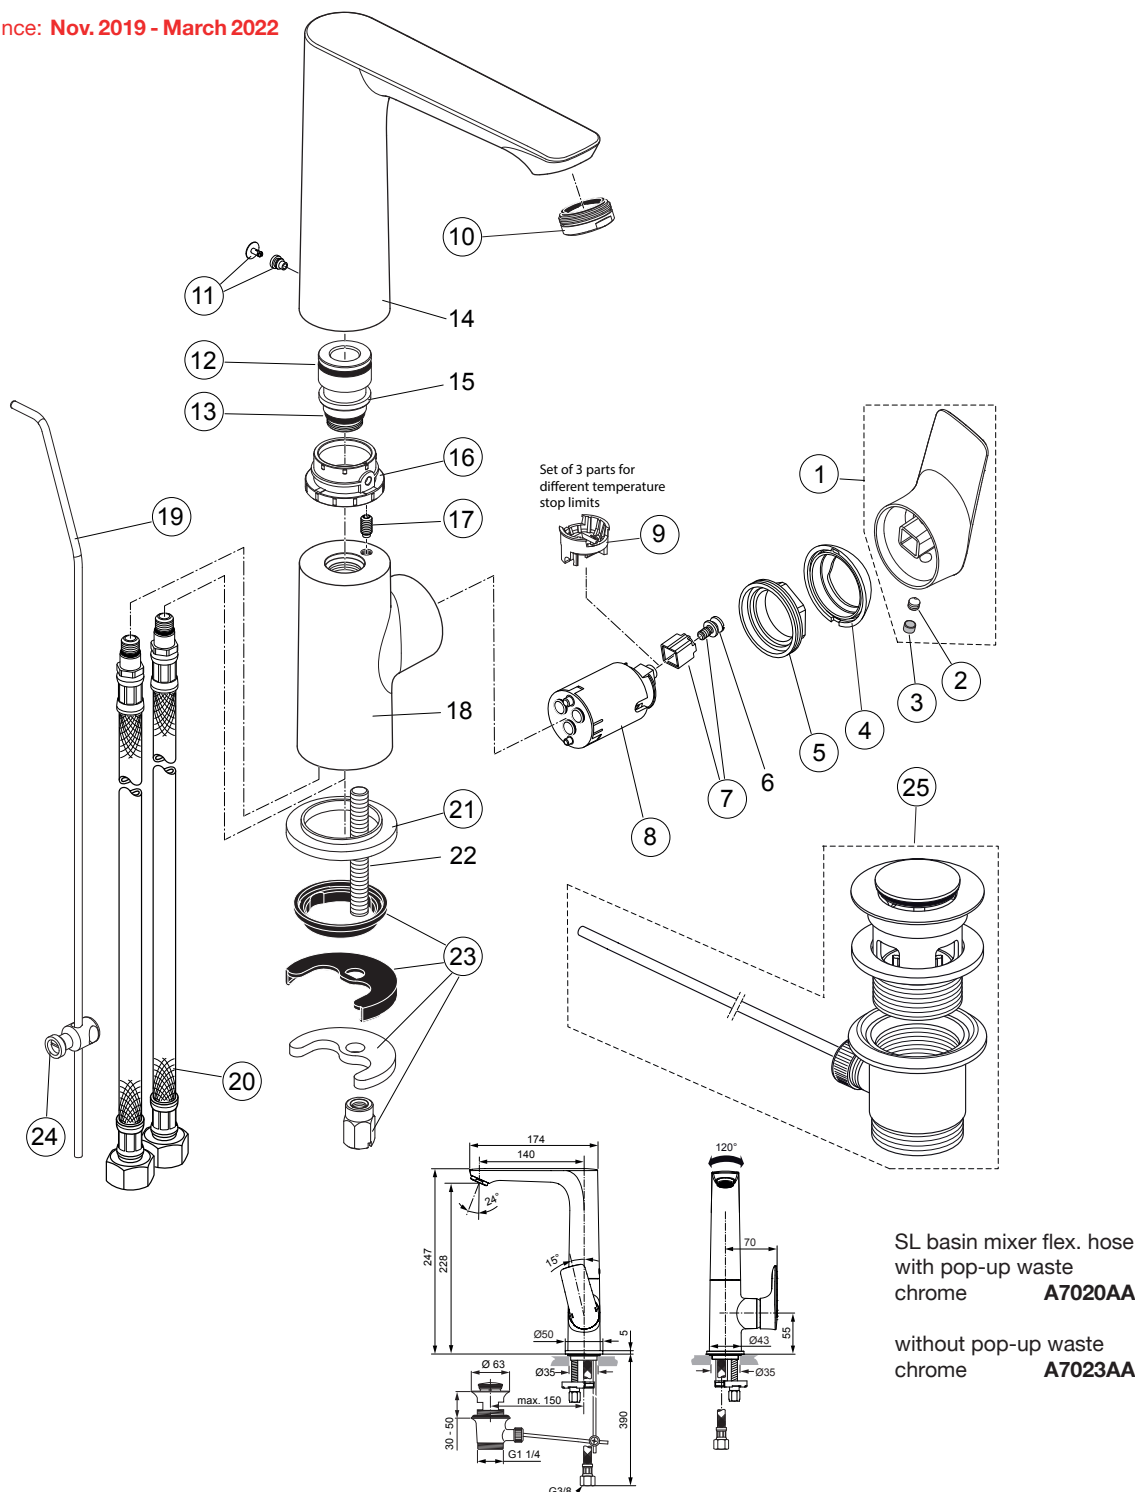

Connect Air A7020.. A7023..

Ideal Standard

Produced since: Nov. 2019 - March 2022

Replace XX with the appropriate finish code

Chrome = AA Silver Storm = GN Gold = A2 Magnetic Grey = A5

Example spare part order:

B 961 383 AA in Chrome

Pos.	Description	Part-Number	Qty.	Pos.	Description	Part-Number	Qty.
1	Lever cpl.	A 861 440 XX	1 Set	14	Spout		
2	Thread pin M5x6 DIN914	A 860 603 NU	1 pcs	15	Nipple for spout		
3	Handle cap	A 963 751 NU	1 pcs	16	Slide bush	A 861 103 NU	1 pcs
4	Cover cap	A 861 080 XX	1 pcs	17	Thread pin M5x10 Din915	A 861 141 NU	1 pcs
5	Clamping nut M36 x 1	B 961 087 NU	1 pcs	18	Body		
6	Handle srew M4			19	Lift rod cpl. + Pos. 24	B 960 900 XX	1 Set
7	Handle insert + screw	B 961 086 NU	1 Set	20	Flex. hose M8x1-G3/8-420	A 962 370 NU	1 pcs
8	Cartridge Kerox Ø28 + Pos 6	F 960 855 NU	1 Set	21	Escutcheon	B 960 712 XX	1 pcs
9	Hot water limiter - 3 parts	B 961 088 NU	1 Set	22	Bolt M8x92		
10	Aerator M24x1 - 5ltr/min	B 961 383 XX	1 pcs	23	Fixation kit	A 964 520 NU*	1 Set
11	Cap with screw	A 962 149 XX*	1 Set	24	Bracket	A 961 172 NU	1 pcs
12	O-ring Ø 19 x 2,5	A 860 188 NU*	1 Set	25	Pop-up waste complete	A 961 230 XX	1 Set
13	O-ring Ø 13 x 2,5	A 962 728 NU	1 pcs				

*Universal set (not all parts needed)