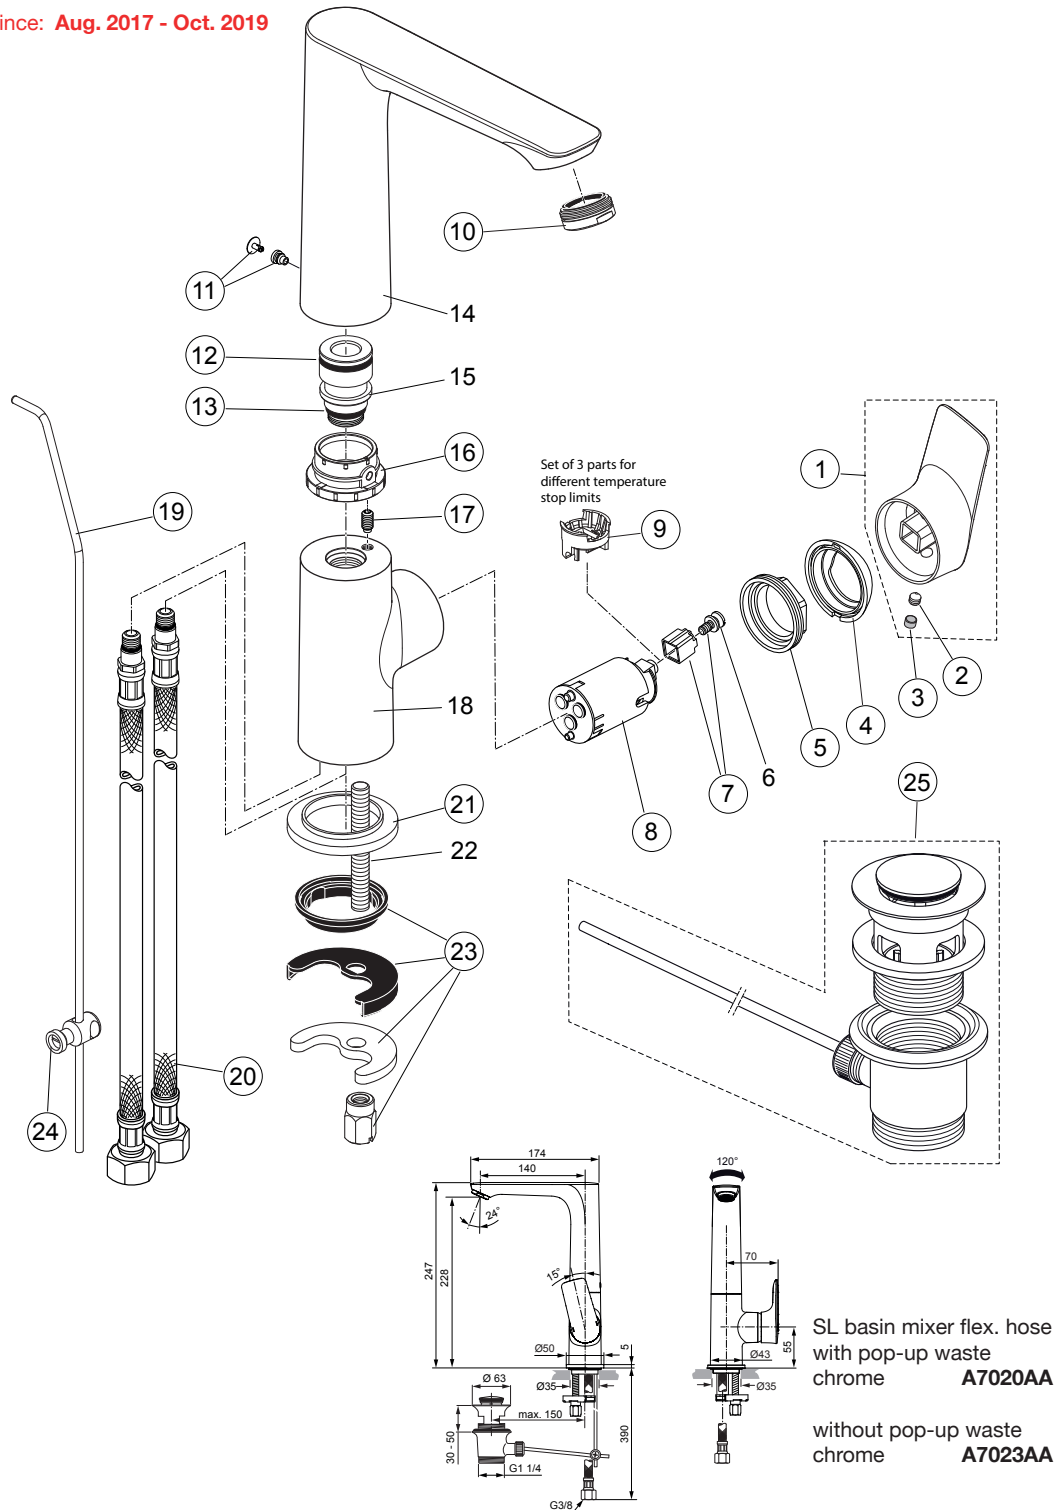

Connect Air A7020.. A7023..

Produced since: Aug. 2017 - Oct. 2019

Pos.	Description	Part-Number	Qty.	Pos.	Description	Part-Number	Qty.
1	Lever cpl. with Logo ISI	A 861 232 AA	1 Set	14	Spout		
2	Thread pin M5x6 DIN914	A 860 603 NU	1 pcs	15	Nipple for spout		
3	Handle cap	A 963 751 NU	1 pcs	16	Slide bush	A 861 103 NU	1 pcs
4	Cover cap	A 861 080 AA	1 pcs	17	Thread pin M5x10 Din915	A 861 141 NU	1 pcs
5	Clamping nut M36 x 1	B 961 087 NU	1 pcs	18	Body		
6	Handle srew M4			19	Lift rod cpl. + Pos. 24	A 861 210 AA	1 Set
7	Handle insert + screw	B 961 086 NU	1 Set	20	Flex. hose M8x1-G3/8-420	A 962 370 NU	1 pcs
8	Cartridge Kerox Ø28 + Pos 6	F 960 855 NU	1 Set	21	Escutcheon	B 960 712 AA	1 pcs
9	Hot water limiter - 3 parts	B 961 088 NU	1 Set	22	Bolt M8x92		
10	Aerator M24x1 - 5ltr/min	B 961 383 AA	1 pcs	23	Fixation kit	A 964 520 NU*	1 Set
11	Cap with screw	A 962 149 AA*	1 Set	24	Bracket	A 961 172 NU	1 pcs
12	O-ring Ø 19 x 2,5	A 860 188 NU*	1 Set	25	Pop-up waste complete	A 962 991 AA	1 Set
13	O-ring Ø 13 x 2,5	A 962 728 NU	1 pcs				

*Universal set (not all parts needed)