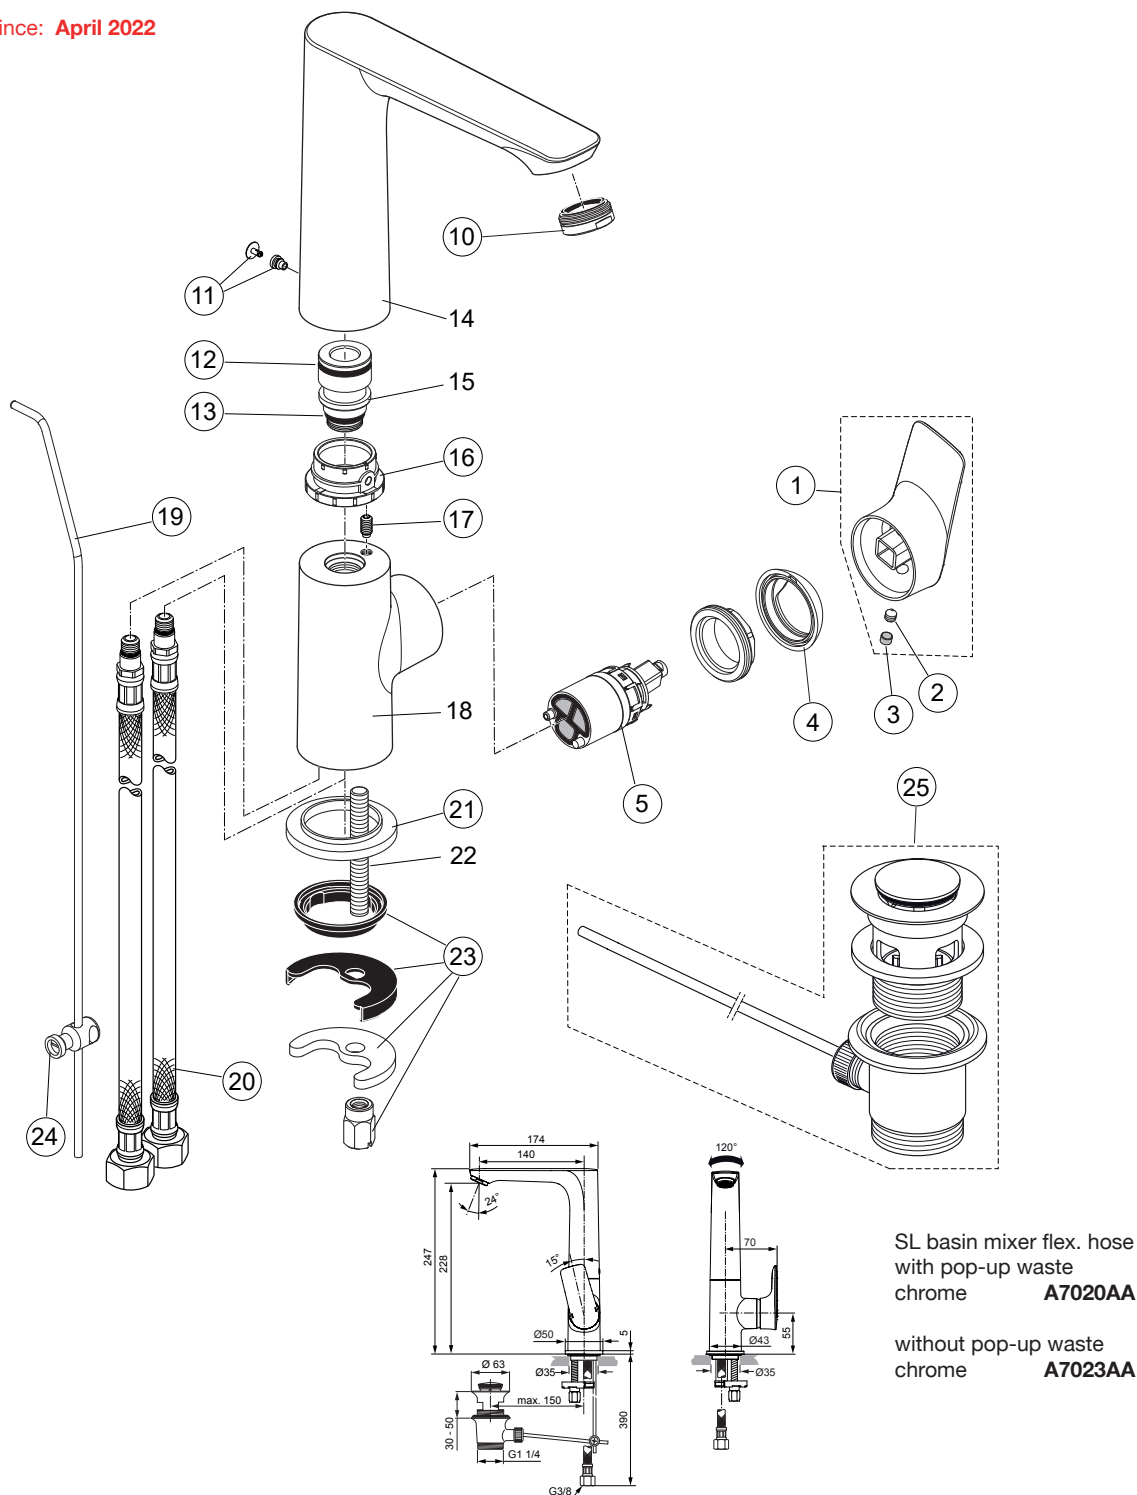

Connect Air A7020.. A7023..

Ideal Standard

Produced since: April 2022

SL basin mixer flex. hose
with pop-up waste
chrome **A7020AA**

without pop-up waste
chrome **A7023AA**

Replace XX with the appropriate finish code

Chrome = AA Silver Storm = GN Gold = A2 Magnetic Grey = A5

Example spare part order:

B 961 383 AA in Chrome

Pos.	Description	Part-Number	Qty.	Pos.	Description	Part-Number	Qty.
1	Lever cpl.	A 861 440 XX	1 Set	18	Body		
2	Thread pin M5x6 DIN914	A 860 603 NU	1 pcs	19	Lift rod cpl. + Pos. 24	B 960 900 XX	1 Set
3	Handle cap	A 963 751 NU	1 pcs	20	Flex. hose M8x1-G3/8-420	A 962 370 NU	1 pcs
4	Cover cap	A 861 080 XX	1 pcs	21	Escutcheon	B 960 712 XX	1 pcs
5	Cartridge Ø28	A 861 396 NU	1 pcs	22	Bolt M8x92		
10	Aerator M24x1 - 5ltr/min	B 961 383 XX	1 pcs	23	Fixation kit	A 964 520 NU*	1 Set
11	Cap with screw	A 962 149 XX*	1 Set	24	Bracket	A 961 172 NU	1 pcs
12	O-ring Ø 19 x 2,5	A 860 188 NU*	1 Set	25	Pop-up waste complete	A 961 230 XX	1 Set
13	O-ring Ø 13 x 2,5	A 962 728 NU	1 pcs				
14	Spout						
15	Nipple for spout						
16	Slide bush	A 861 103 NU	1 pcs				
17	Thread pin M5x10 Din915	A 861 141 NU	1 pcs				

*Universal set (not all parts needed)

Connect Air