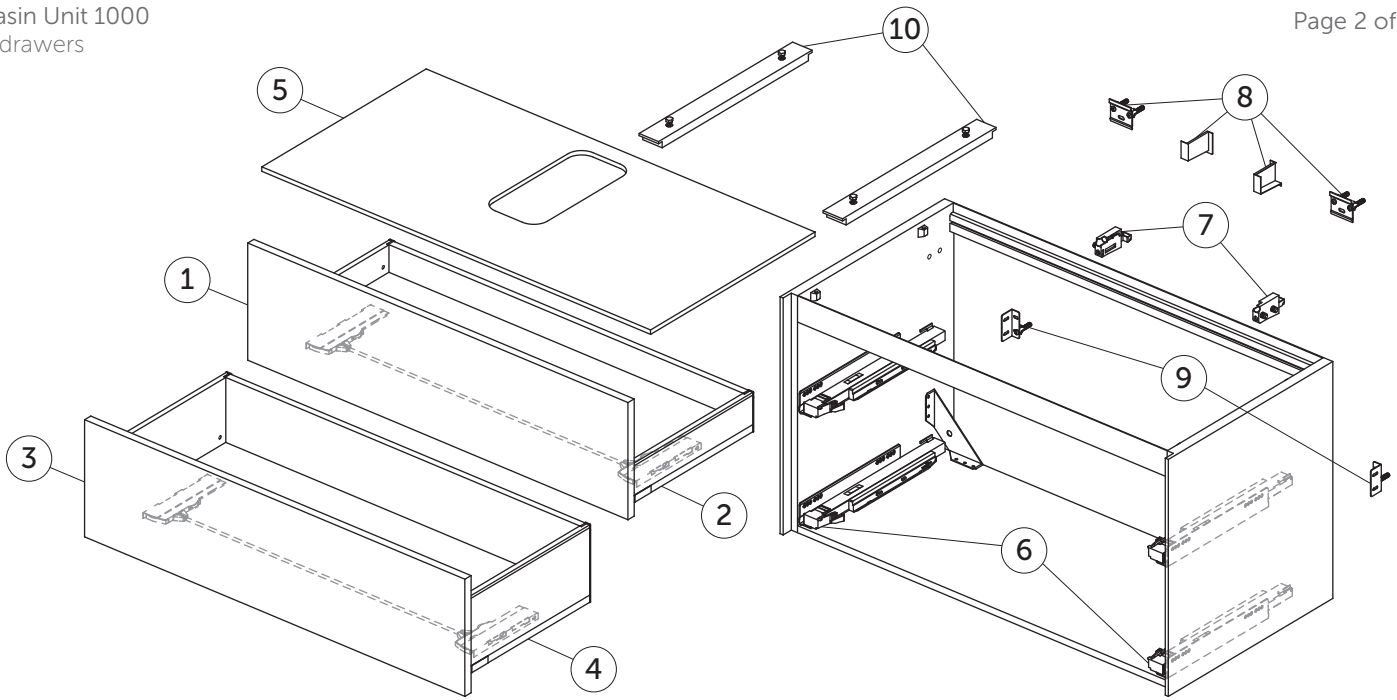

SPARE PARTS

Basin Unit 1000
2 drawers

Item	Description	Colour/Finish	Code No.	Quantity
1	Upper Drawer front panel ns 980 x 267	Y1 - Matt White Y2 - Matt Anthracite Y3 - Matt Sunset Y4 - Smoked Oak Y5 - Dark Walnut Y6 - Light Oak	TF044Y1 TF044Y2 TF044Y3 TF044Y4 TF044Y5 TF044Y6	1
2	Upper Drawer structure box ns 100 x 50.5	Y2 - Matt Anthracite	TF084Y2	1
3	Lower Drawer front panel ns 980 x 267	Y1 - Matt White Y2 - Matt Anthracite Y3 - Matt Sunset Y4 - Smoked Oak Y5 - Dark Walnut Y6 - Light Oak	TF046Y1 TF046Y2 TF046Y3 TF046Y4 TF046Y5 TF046Y6	1
4	Lower Drawer structure box ns 100 x 50.5	Y2 - Matt Anthracite	TF085Y2	1
5	Worktop ns 1002 x 505 center cut	Y1 - Matt White Y2 - Matt Anthracite Y3 - Matt Sunset Y4 - Smoked Oak Y5 - Dark Walnut Y6 - Light Oak	TF062Y1 TF062Y2 TF062Y3 TF062Y4 TF062Y5 TF062Y6	1
	Worktop ns 1002 x 505 no cut	Y1 - Matt White Y2 - Matt Anthracite Y3 - Matt Sunset Y4 - Smoked Oak Y5 - Dark Walnut Y6 - Light Oak	TF063Y1 TF063Y2 TF063Y3 TF063Y4 TF063Y5 TF063Y6	1
6	Runners 400 Push KIT		TV76967	pair
7	Hanging brackets KIT 1		RV08267	pair
8	Wall fixation KIT 1 new		TV72667	14
9	Safety KIT (brackets, screws & plugs)		TV38767	12
10	Worktop adjustable support KIT		UV24067	pair

Manufactured post May 2021.
Manufacturer traceability code 9999.

Ideal Standard International NV
Corporate Village – Gent Building
Da Vincilaan 2
B1935 – Zaventem
Belgium

BE +32 (0)2 325 66 33
BG +359 675 30362
DE +49 (0)228 521 580
EG +202 26969700
FR +33 (0)1 49 38 28 00
GB 01482 496 318
GR +30 210 67 90 810
HR +38591 22 99 304

HU +36 30 6991 594
IT 800 652 290
ME +971 4 804 2400
NL +31 (0)77 355 08 08
PL +48 71 7868 301/302
RO +40 21 3223 201/202
SI 00386 59 919040
TR +90 216 314 87 87

UA +359 675 30 468
AL/XK/BA +359 887 709 696
CZ/SK +420 417 592 179
DK/NO/SE +45 75 84 10 10
ES/PT +34 93 561 80 00
LV/LT/EE +371 673 57 792
RS/MK/ME +381 11 713 80 58
RU/MD +7 495 669 23 11