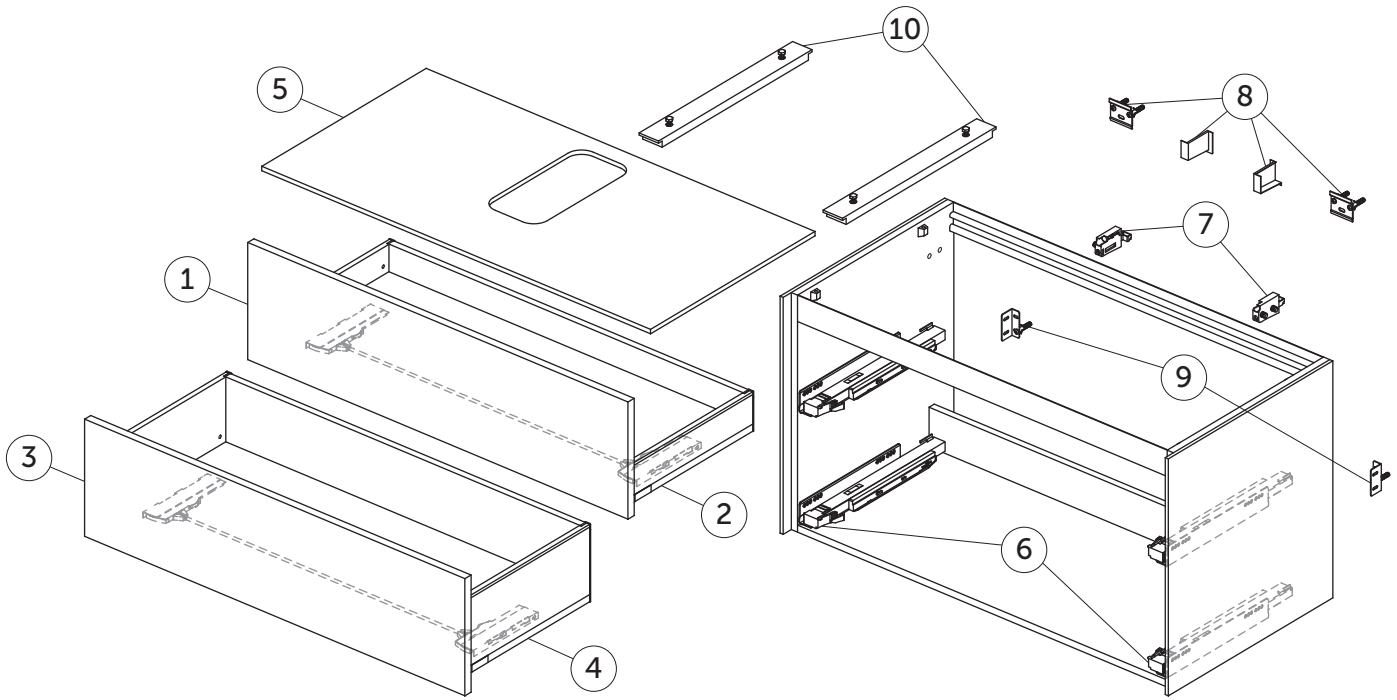

SPARE PARTS

Basin Unit 1000
2 drawers

Page 1 of 2

Item	Description	Colour/Finish	Code No.	Quantity
1	Upper Drawer front panel 980 x 267	Y1 - Matt White Y2 - Matt Anthracite Y3 - Matt Sunset Y4 - Smoked Oak Y5 - Dark Walnut Y6 - Light Oak	TV757Y1 TV757Y2 TV757Y3 TV757Y4 TV757Y5 TV757Y6	1
2	Upper Drawer structure box 100 x 50.5	Y2 - Matt Anthracite	TV792Y2	1
3	Lower Drawer front panel 980 x 267	Y1 - Matt White Y2 - Matt Anthracite Y3 - Matt Sunset Y4 - Smoked Oak Y5 - Dark Walnut Y6 - Light Oak	TV759Y1 TV759Y2 TV759Y3 TV759Y4 TV759Y5 TV759Y6	1
4	Lower Drawer structure box 100 x 50.5	Y2 - Matt Anthracite	TV793Y2	1
5	Worktop 1002 x 505 center cut	Y1 - Matt White Y2 - Matt Anthracite Y3 - Matt Sunset Y4 - Smoked Oak Y5 - Dark Walnut Y6 - Light Oak	TV778Y1 TV778Y2 TV778Y3 TV778Y4 TV778Y5 TV778Y6	1
	Worktop 1002 x 505 no cut	Y1 - Matt White Y2 - Matt Anthracite Y3 - Matt Sunset Y4 - Smoked Oak Y5 - Dark Walnut Y6 - Light Oak	TV779Y1 TV779Y2 TV779Y3 TV779Y4 TV779Y5 TV779Y6	1
6	Runners 400 Push KIT		TV76967	pair
7	Hanging brackets KIT 1		RV08267	pair
8	Wall fixation KIT 1 new		TV72667	14
9	Safety KIT (brackets, screws & plugs)		TV38767	12
10	Worktop adjustable support KIT		UV24067	pair