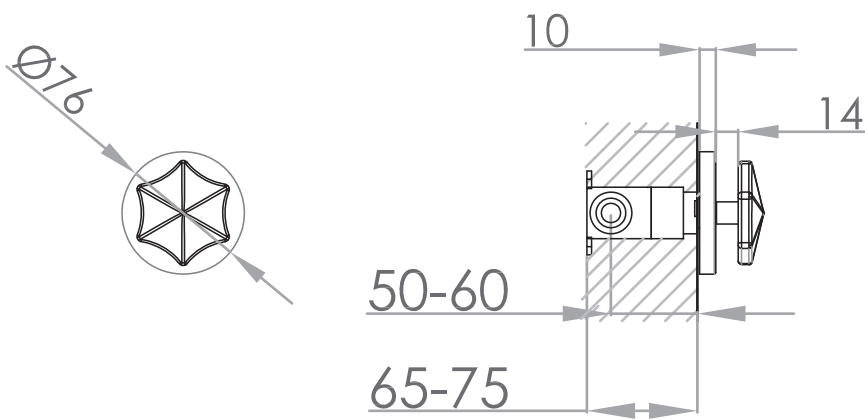

JEE-O bloom diverter

left hand shower

right shower

Article code:	600-2206	Connection:	2 x G 1/2" (Ø15mm / 0.6")
Material:	● PVD coated gun metal Stainless Steel r304	Thread:	British Standard Pipe (BSP)
Cleaning instructions:	download JEE-O shower and taps manual on our website: www.jee-o.com	Dimension package:	Available soon
Cartridges:	Available soon	Total weight:	Available soon
Cleaning:	Cleaning vinegar or alcohol	Package weight:	Available soon
		Placing on a water-tight floor	
		2 year warranty	