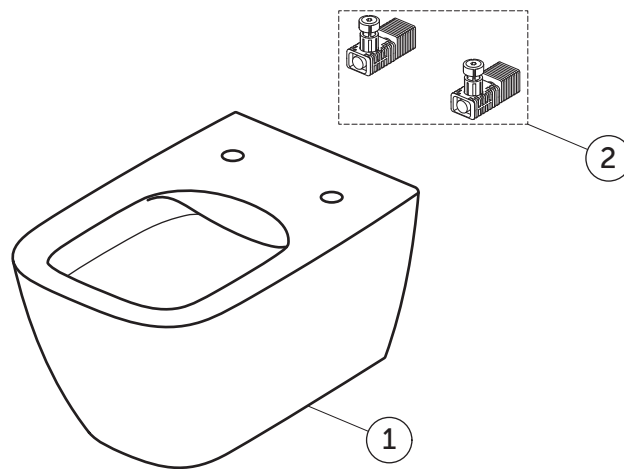

# SPARE PARTS

Wall Hung Bowl  
RimLS+; HF

T4614MA

I.LIFE B

Item	Description	Spare Code
1	WHG BOWL RimLS+ HF WHT	
2	SP EASYFIX+ WH BOWL TOP FIXATION FULL SET	TR16667

Ideal Standard International NV  
Corporate Village – Gent Building  
Da Vincilaan 2  
B1935 – Zaventem  
Belgium