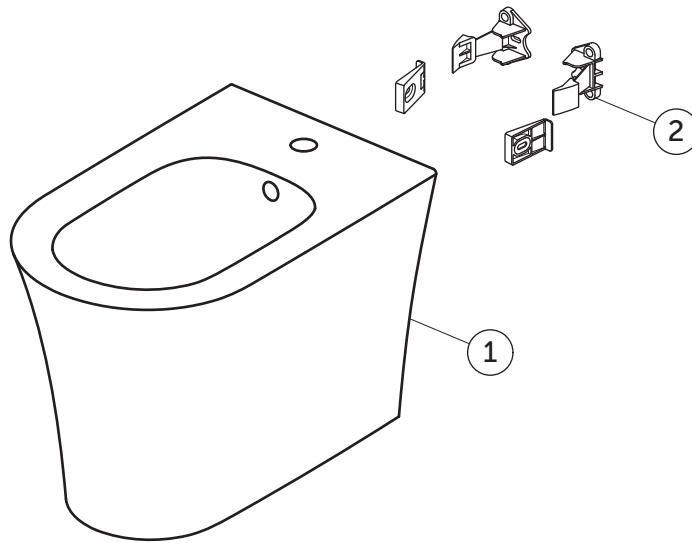

# SPARE PARTS

Back to Wall Bidet  
Hidden Fixation

E263901

LDV

Item	Description	Spare Code
1	BTW BIDET HF WHT	
2	HIDDEN FIXATION FOR BTW BOWL WB7A	TT0293851

Ideal Standard International NV  
Corporate Village – Gent Building  
Da Vincilaan 2  
B1935 – Zaventem  
Belgium