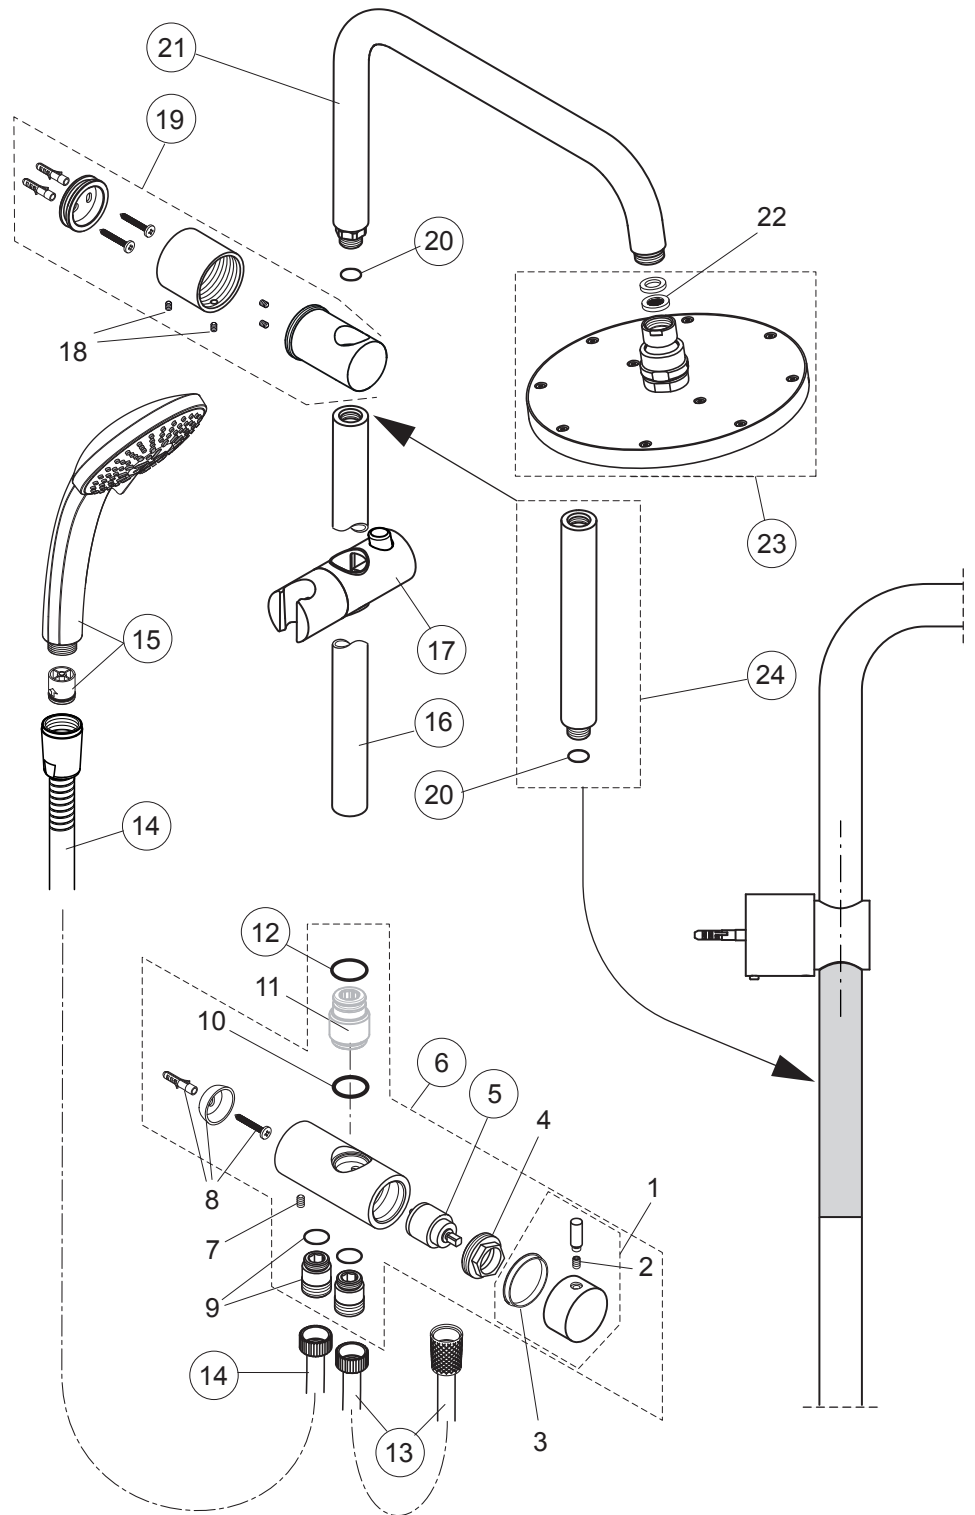

Produced from: **Sep. 2017**

Shower Combination  
with diverter  
with slide bar + hand  
spray, flex. hose  
and headshower

chrome **A5691AA**

Pos.	Description	Part-Number	Qty.	Pos.	Description	Part-Number	Qty.
1	Handle f. diverter			14	Flex. hose G1/2 - 1750mm	<b>BE 175 AA</b>	1 pcs
2	Thread pin				Flow limiter 8ltr/min DW15		
3	Glide ring / spacer			15	Handspray 3Func. 100/100	<b>B 9401 AA</b>	1 pcs
4	Clamping nut			16	Shower bar	<b>A 861 143 AA</b>	1 pcs
5	Cartridge ( diverter )	<b>A 860 971 NU</b>	1 pcs	17	Slider & holder f. handshr.	<b>A 860 807 AA</b>	1 Set
6	Wall / Fitting connector cpl.	<b>A 861 231 AA</b>	1 Set	18	Thread pin set		
7	Thread pin			19	Wall fixation complete	<b>A 860 806 AA</b>	1 Set
8	Fixation set Body			20	O - Ring	<b>A 961 332 NU</b>	2 pcs
9	Nipple for water connection ( inlet & outlet )			21	Pipe ( bend )	<b>F 961 146 AA</b>	1pcs
10	O - ring			22	Washer set		
11	Nipple for shower bar			23	Headshower cpl. 200/200	<b>B 9442 AA</b>	1 pcs
12	O - ring	<b>A 962 869 NU</b>	2 pcs	24	Extension kit shower bar	<b>A 860 873 AA</b>	1 pcs
13	Flex. hose G1/2 - 500mm	<b>A 962 755 AA</b>	1 pcs		150mm longer		