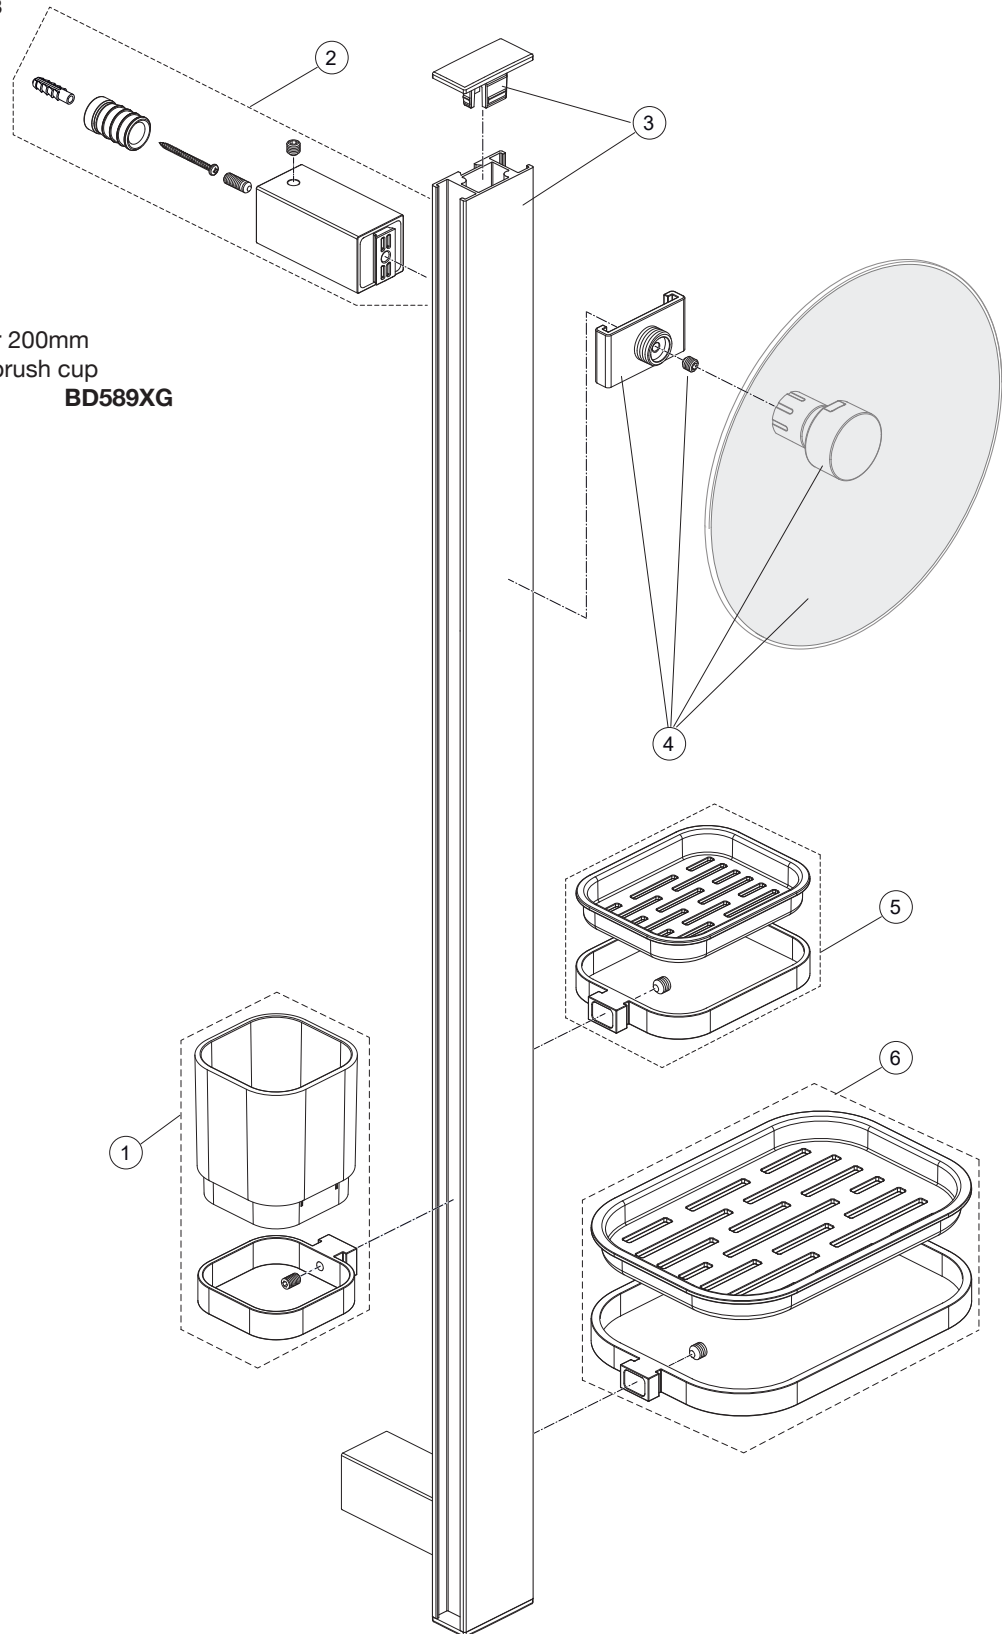

Produced from: **March 2023**

Accessory Bar with Mirror 200mm  
 2 soap dishes, and toothbrush cup  
 Silk black **BD589XG**

**Replace XX with the appropriate finish code**  
 Rose = RO Silver = SI Silk black = XG

**Example spare part order:**  
**A 861 631 XG** in Silk black

Pos.	Description	Part-Number	Qty.	Pos.	Description	Part-Number	Qty.
1	Toothbrush cup	<b>A 861 654 XX</b>	1 Set				
2	Wall fixation complete	<b>A 861 630 XX</b>	1 Set				
3	Accessory bar with caps	<b>A 861 652 XX</b>	1 pcs				
4	Mirror Ø 200mm	<b>A 861 656 XX</b>	1 Set				
5	Soap dish small	<b>A 861 632 XX</b>	1 Set				
6	Soap dish big	<b>A 861 631 XX</b>	1 Set				