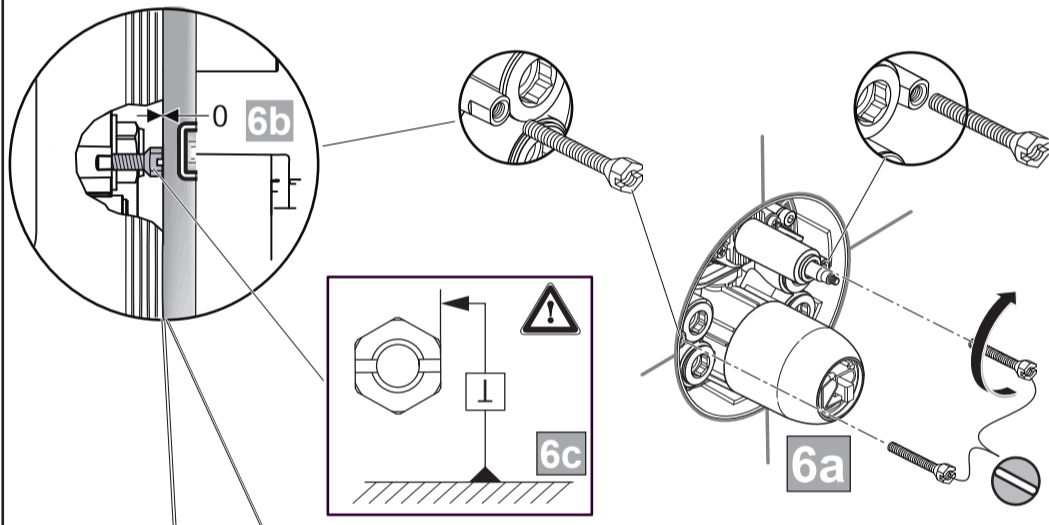

Ideal Standard

CONNECT BLUE

A 6006 ..

1220 / A 866 595
 Made in Germany

Ideal Standard International NV
 Corporate Village - Gent Building
 Da Vincilaan 2
 1935 Zaventem
 Belgium

www.idealstandardinternational.com