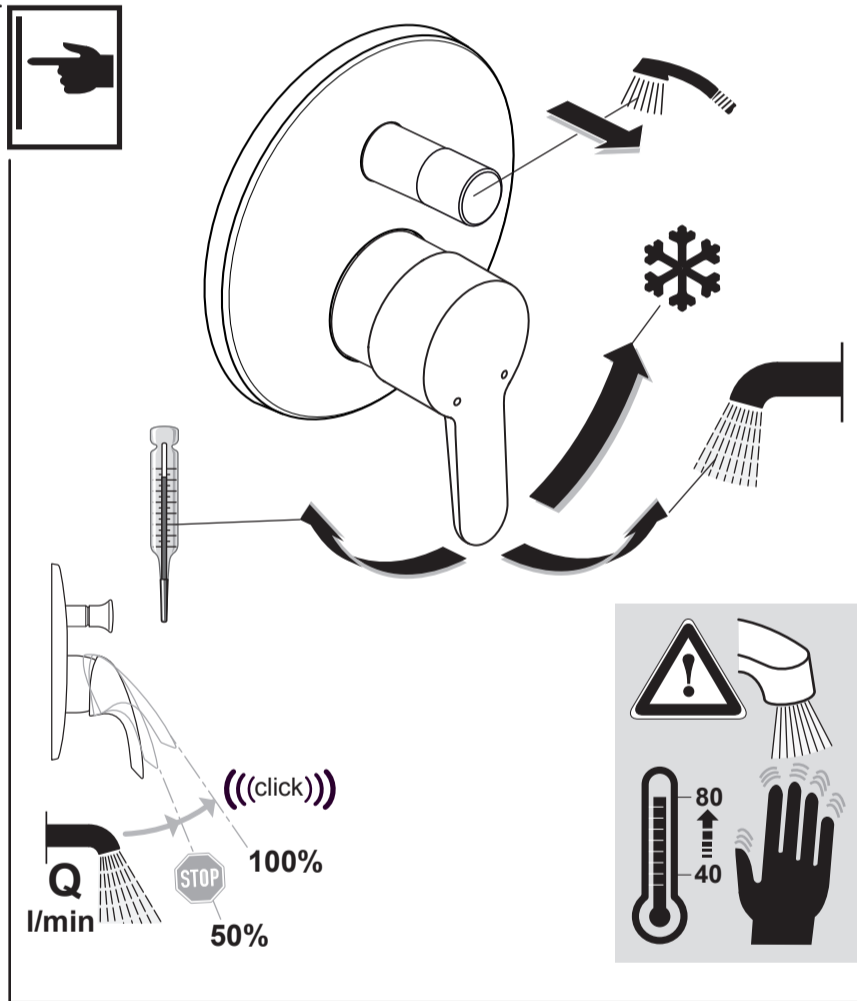

0,3 MPa 3 bar	50°C	16°C	0	1	2	3	4	5	6	7	8	9
	°C	°C	°C	°C	°C	°C	°C	°C	°C	°C	°C	°C
	50°C	16°C	49,5	49,5	48	46	42,5	41	37	33,5	31	28
	65°C	16°C	65	65	63,5	60,5	57	53,5	49	44,5	39	34,5
	81°C	16°C	81	81	78,5	73	69	63,5	56	49	42,5	36