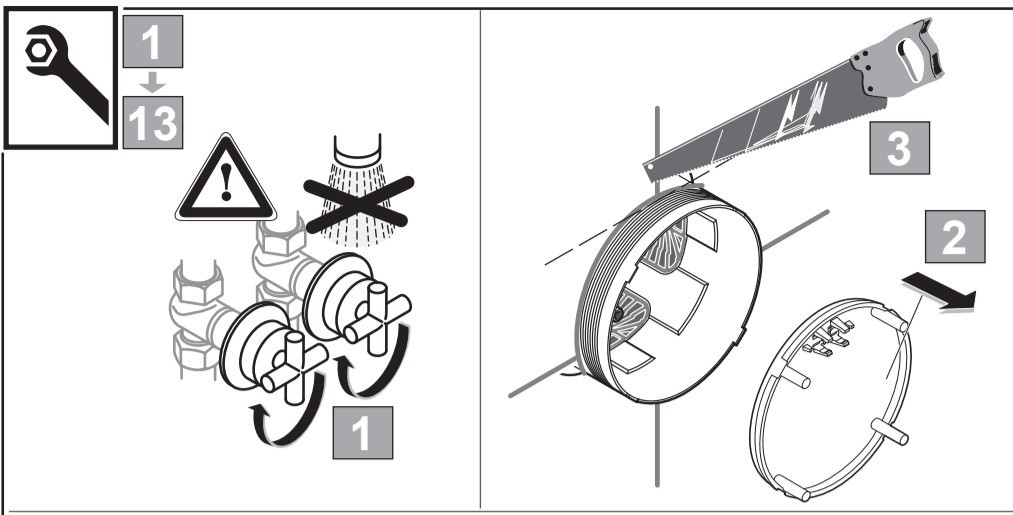

Ideal Standard

CONNECT BLUE

A 6006 ..

1220 / A 866 595
 Made in Germany

Ideal Standard International NV
 Corporate Village - Gent Building
 Da Vincilaan 2
 1935 Zaventem
 Belgium

www.idealstandardinternational.com