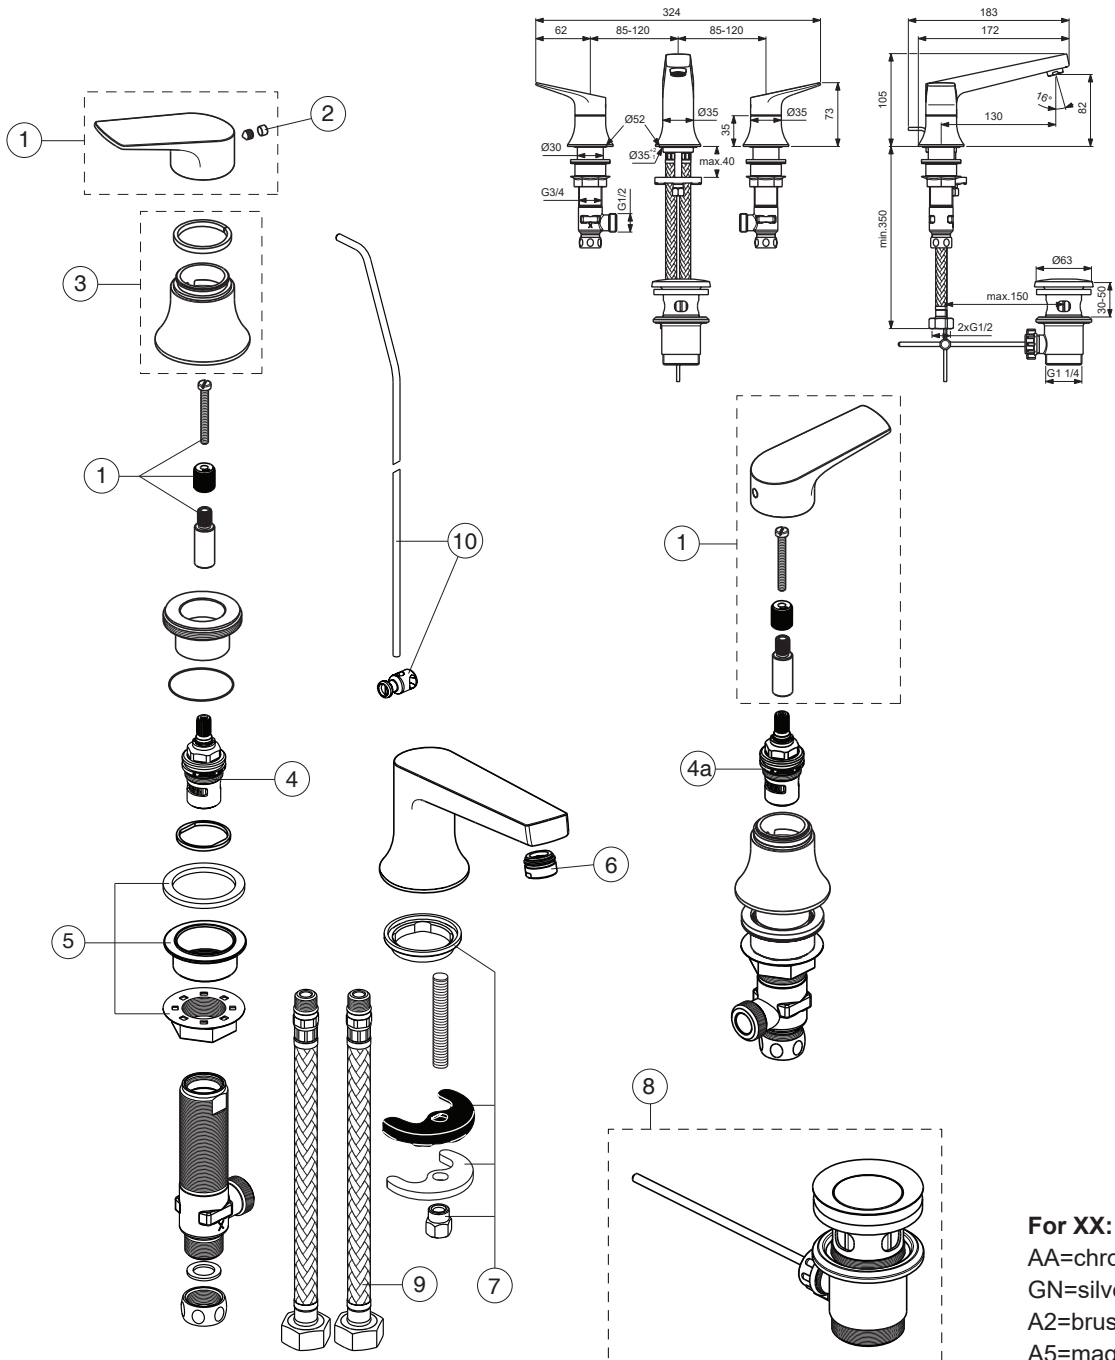

BD661XX

For XX:
 AA=chrome
 GN=silver storm
 A2=brushed gold
 A5=magnetic grey

Pos.	Signify	Spare parts-Nr.	Quantity	Pos.	Signify	Spare parts-Nr.	Quantity
1	Handle-compl.	B961936XX	1 Set				
2	Rubber button	A963751XX	1 Pcs.				
3	Cover	B961935XX	1 Set				
4	Ceramic valve G1/2,90°-RH	B961660NU	1 Set				
4a	Ceramic valve G1/2,90°-LH	B961659NU	1 Set				
5	Fixation kit	A861507NU	1 Set				
6	Aerator M18x1- 1 G/min	B961922XX	1 Pcs.				
7	Fixation set	A964520NU	1 Set				
8	Pop-up waste	A961230AA B961800XX	1 Set				
9	Flex hose G1/2-L400mm	B960389NU	1 Pcs.				
10	Pull-up rod-compl.	B960900XX	1 Set				