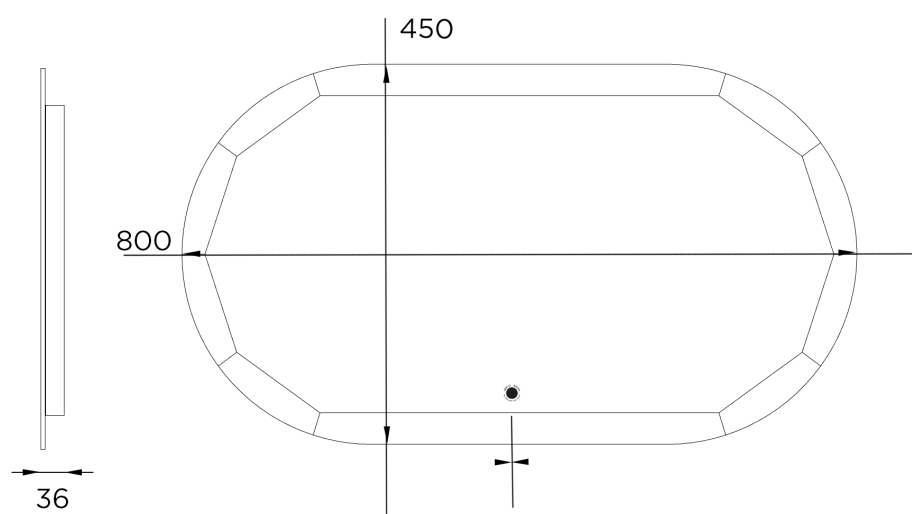

JEE-O bloom mirror 80

Article code:	601-0217	Dimension package:	L 94 x W 81 x H 8 cm
Material:	European mirror glass (6mm) and aluminum frame	Total weight:	7.5 kg
Cleaning instructions:	download JEE-O shower and taps manual on our website: www.jee-o.com	Package weight:	1.6 kg
Backlight:	4 position LED, 3000K colour temperature		2 year warranty
	1 - 0% = Off		
	2 - 30% = 126 lumen		
	3 - 60% = 252 lumen		
	4 - 100% = 420 lumen		