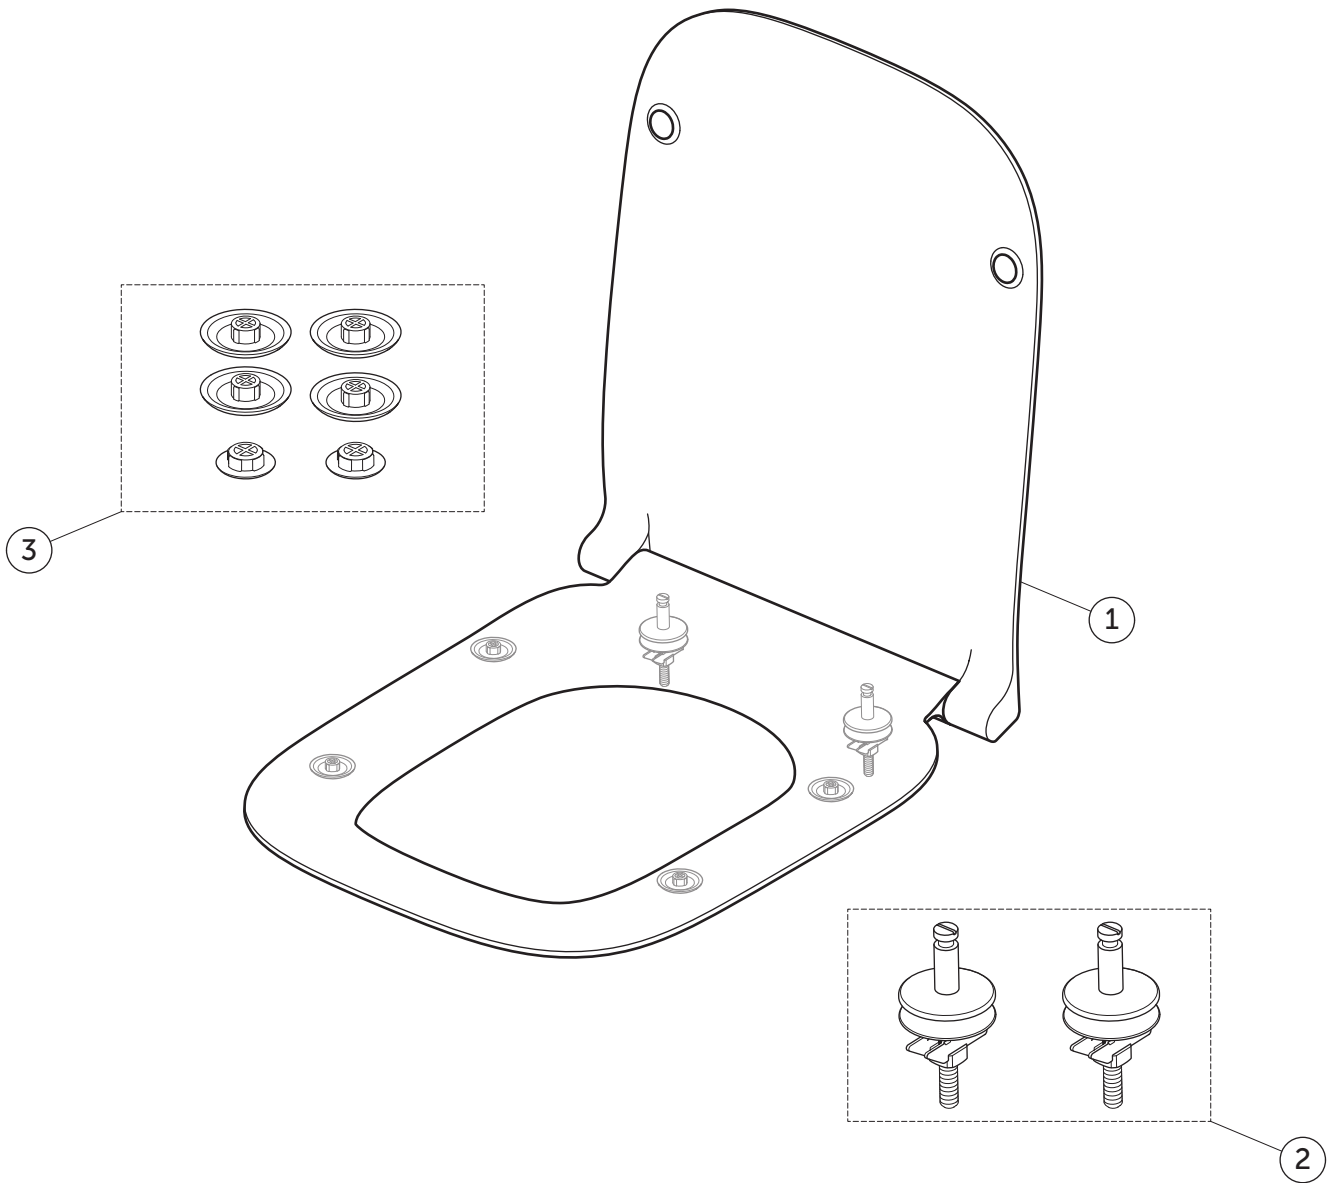

SPARE PARTS

Seat & Cover
SW; NC

T481201

I.LIFE A

Item	Description	Spare Code
1	SEAT & COVER SW NC WHT	
2	TOILET SEAT HINGE PACK BS23	TV89967
3	TOILET SEAT BUFFERS 6 PCS BS0713 + S0712	EW02467

Ideal Standard International NV
Corporate Village – Gent Building
Da Vincilaan 2
B1935 – Zaventem
Belgium