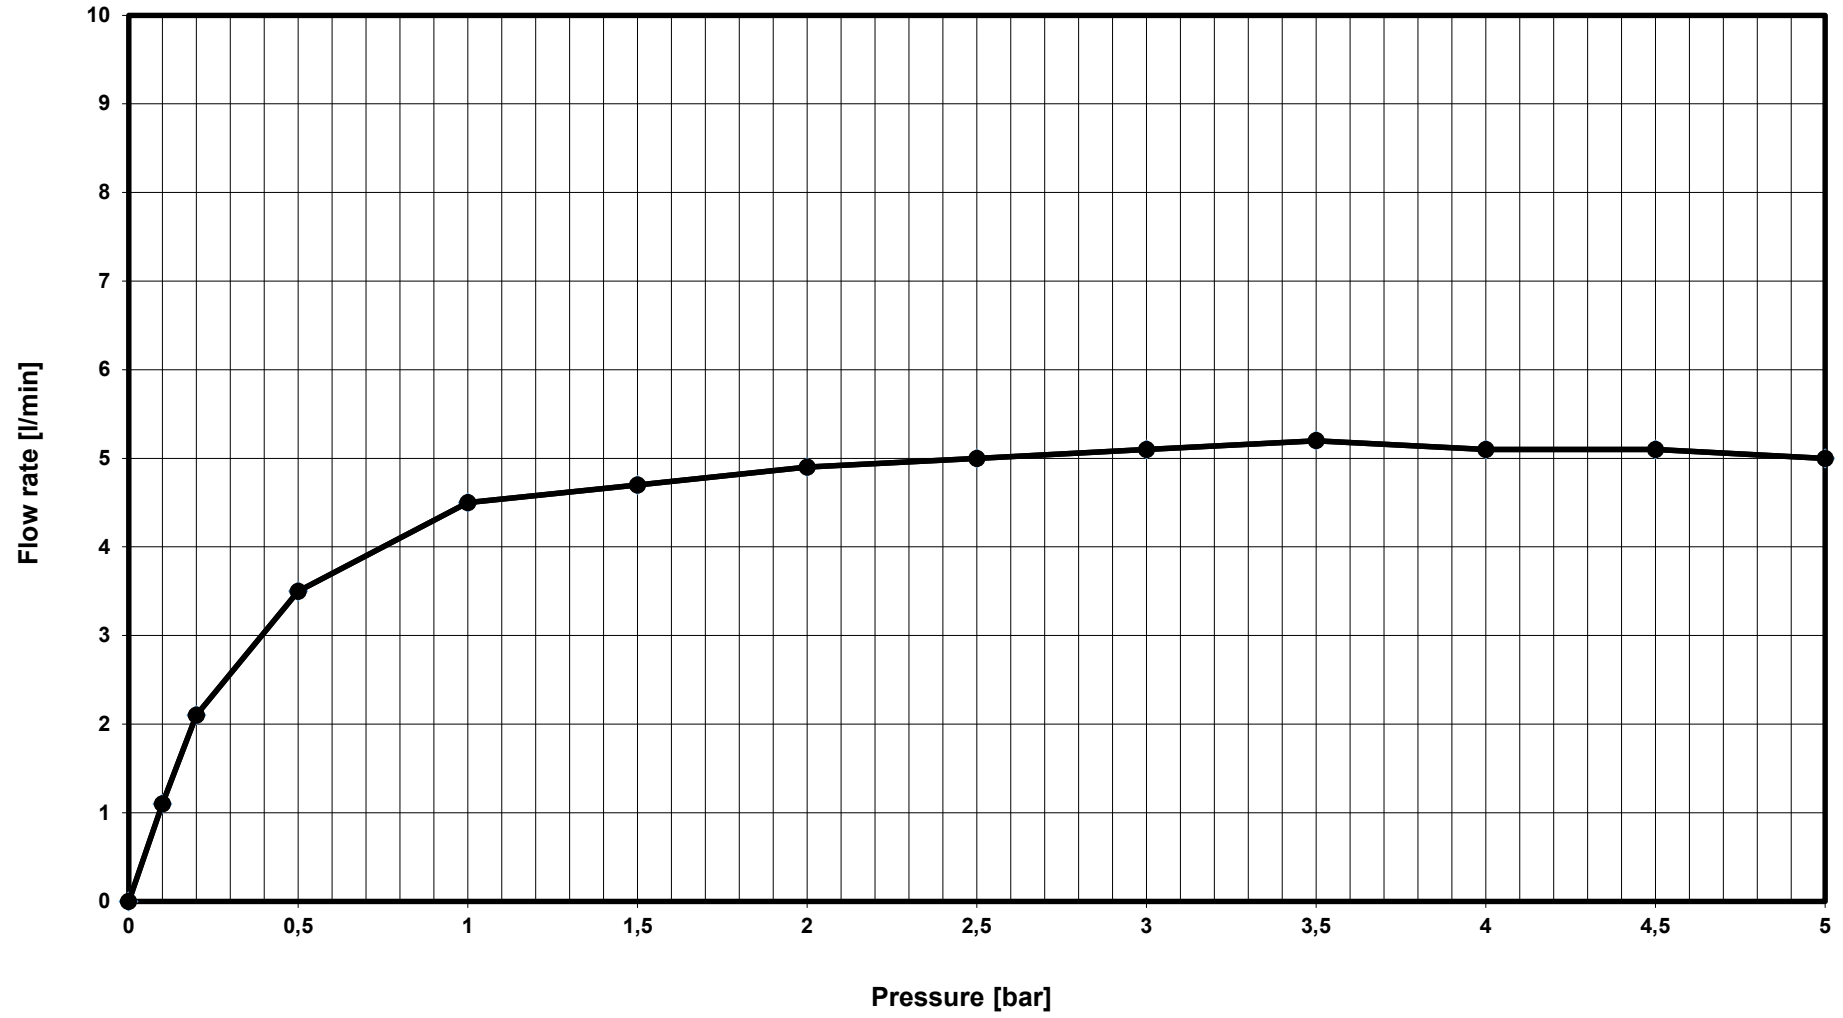

Ideal Standard

BC840AA CERABASE BID MXR CHR PUW MTL, 5L

—●— Mixed water - series