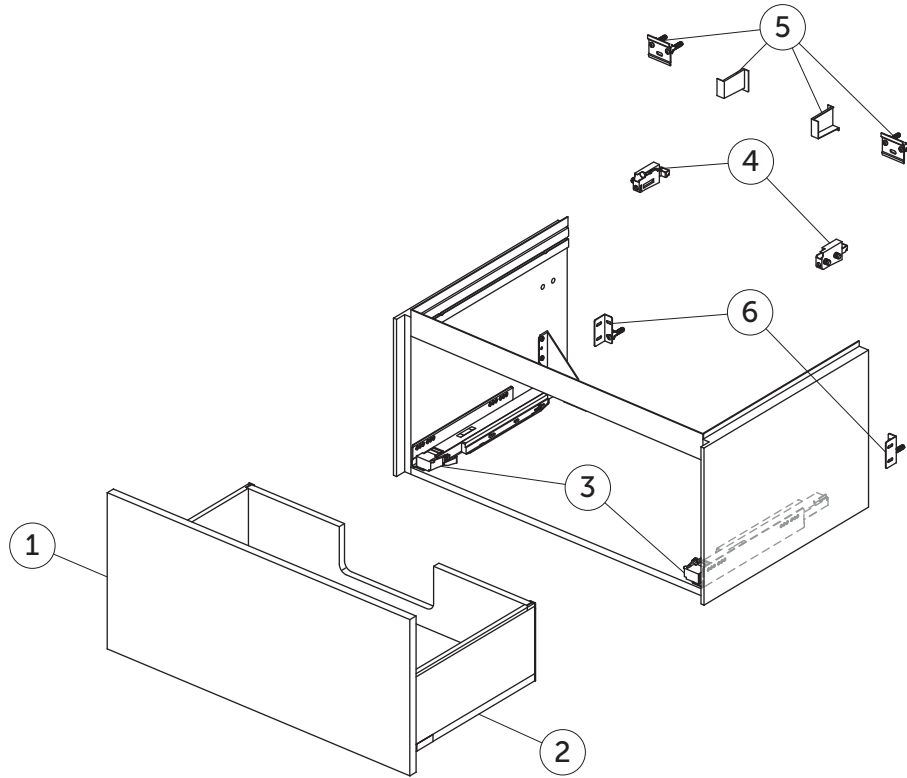

# SPARE PARTS

Vanity Unit 800  
1 drawer

Item	Description	Colour/Finish	Code No.	Quantity
1	Drawer front panel ns 780 x 356	Y1 - Matt White Y2 - Matt Anthracite Y3 - Matt Sunset Y4 - Smoked Oak Y5 - Dark Walnut Y6 - Light Oak	TF056Y1 TF056Y2 TF056Y3 TF056Y4 TF056Y5 TF056Y6	1
2	Drawer structure box ns 80 x 50.5 vanity	Y2 - Matt Anthracite	TF112Y2	1
3	Runners 400 Push KIT		TV76967	Pair
4	Hanging brackets KIT 1		RV08267	Pair
5	Wall fixation KIT 1 new		TV72667	14
6	Safety KIT (brackets, screws & plugs)		TV38767	12