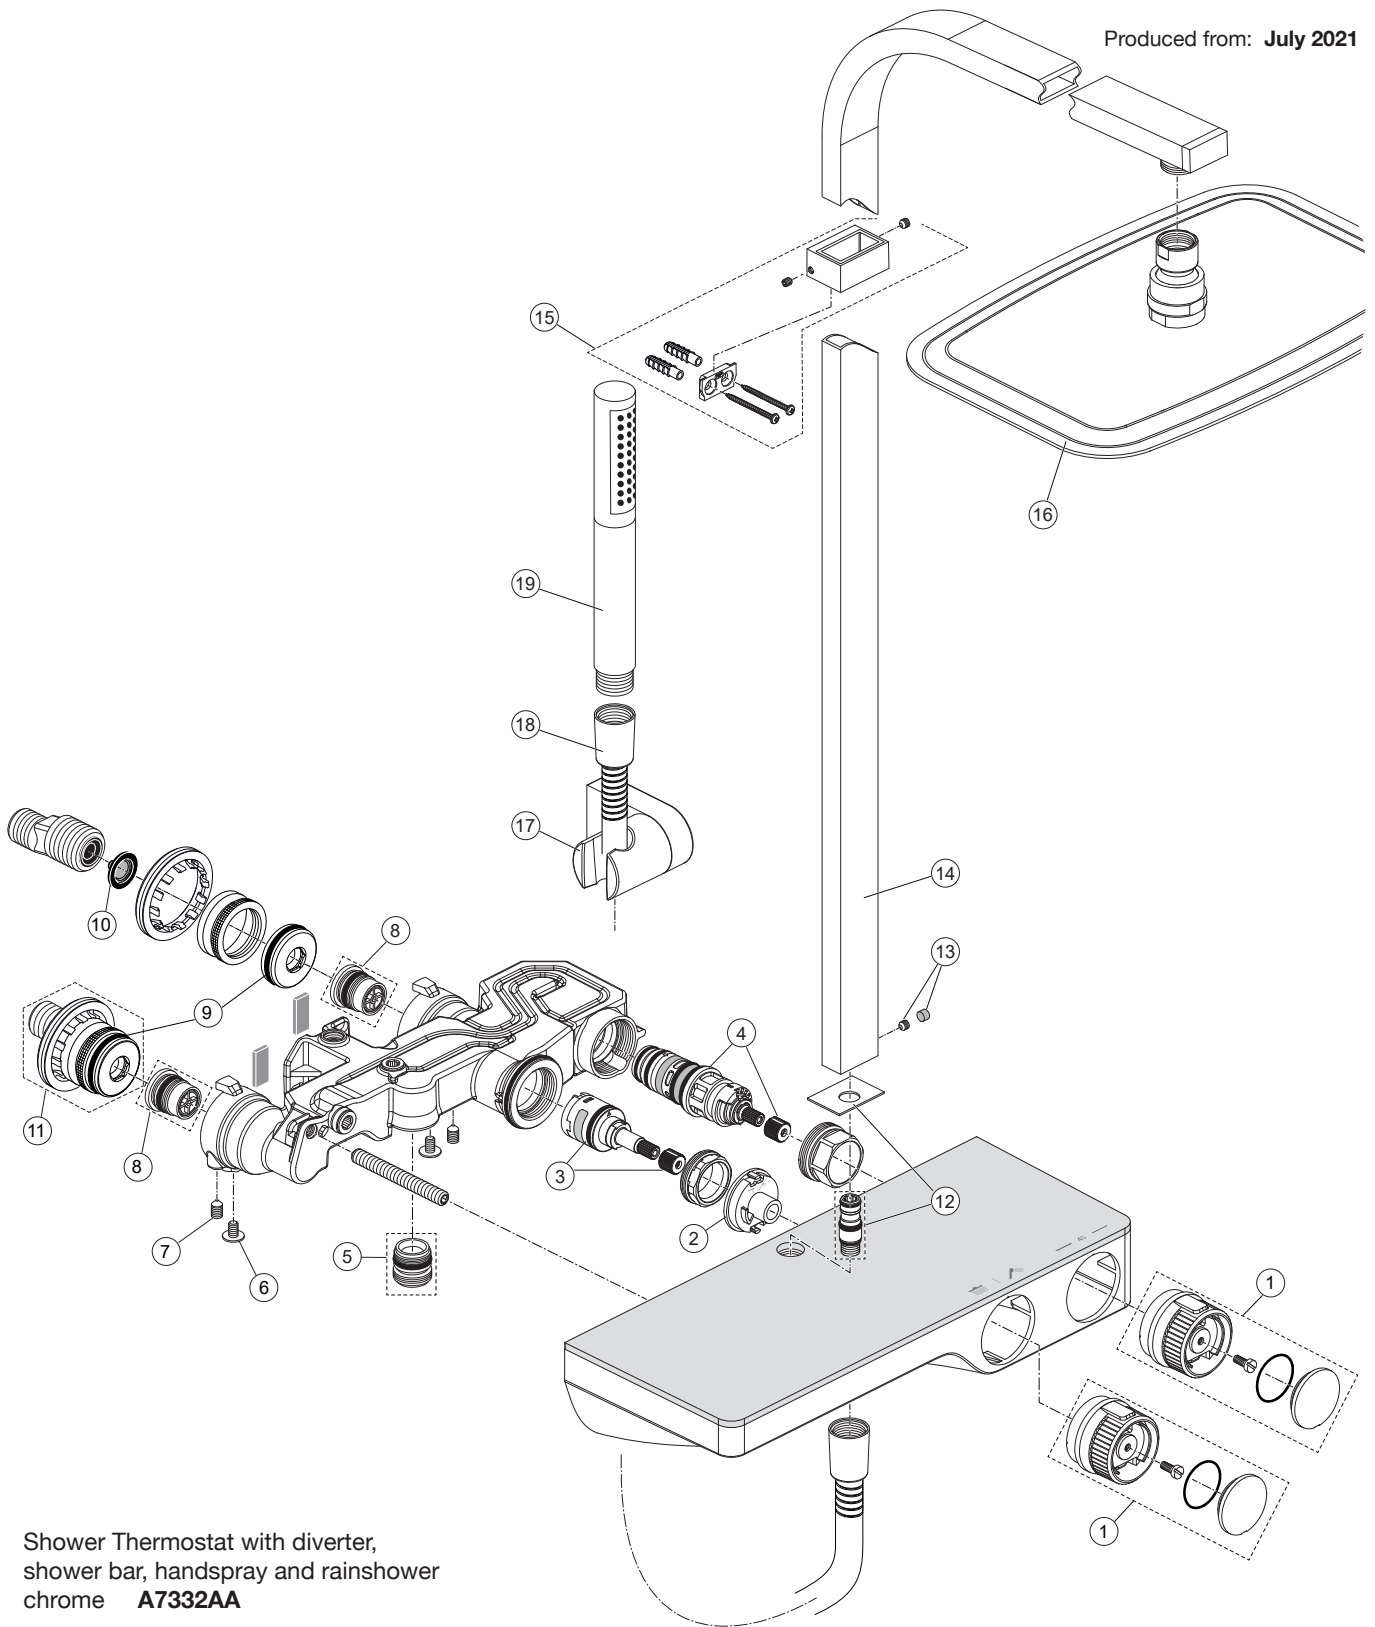

Produced from: July 2021

Shower Thermostat with diverter,  
shower bar, handspray and rainshower  
chrome **A7332AA**

Pos.	Description	Part-Number	Qty.	Pos.	Description	Part-Number	Qty.
1	Handle cpl.	<b>A 861 556 AA</b>	1 Set	11	S-Connector cpl.	<b>F 961 128 NU</b>	1 Set
2	Stopring	<b>A 861 557 NU*</b>	1 pcs	12	Connection nipple cpl.	<b>A 861 563 NU</b>	1 Set
3	Stop valve with diverter	<b>A 861 558 NU</b>	1 Set	13	Thread pin M5 x 6 + plug	<b>A 962 041 NU*</b>	1 Set
4	Thermostatic Cartridge cpl.	<b>A 861 559 NU</b>	1 Set	14	Shower bar 1100 mm	<b>A 861 552 AA</b>	1 pcs
5	Nipple G1/2 outside cpl.	<b>A 861 374 NU</b>	1 Set	15	Wall fixation complete	<b>A 861 564 AA</b>	1 Set
6	Flange screw M5X8 DIN7380	<b>A 861 560 NU</b>	2 pcs	16	Headshower 200 x 300 mm	<b>B 0390 MY</b>	1 pcs
7	Thread pin M6 x 10 Din 4027	<b>A 962 857 NU</b>	1 pcs	17	Holder f. handshr.	<b>B 960 925 AA</b>	1 Set
8	Non-return valve (hot+cold)	<b>A 861 367 NU</b>	1 Set	18	Shower hose 1500 mm	<b>BE 150 AA</b>	1 pcs
9	O - ring Ø 28 x 3	<b>A 960 071 NU</b>	2 pcs	19	Handspray	<b>A 861 098 AA</b>	1 pcs
10	Ring / strainer (screen)	<b>A 962 595 NU</b>	2 pcs				

\*Universal set (not all parts needed)