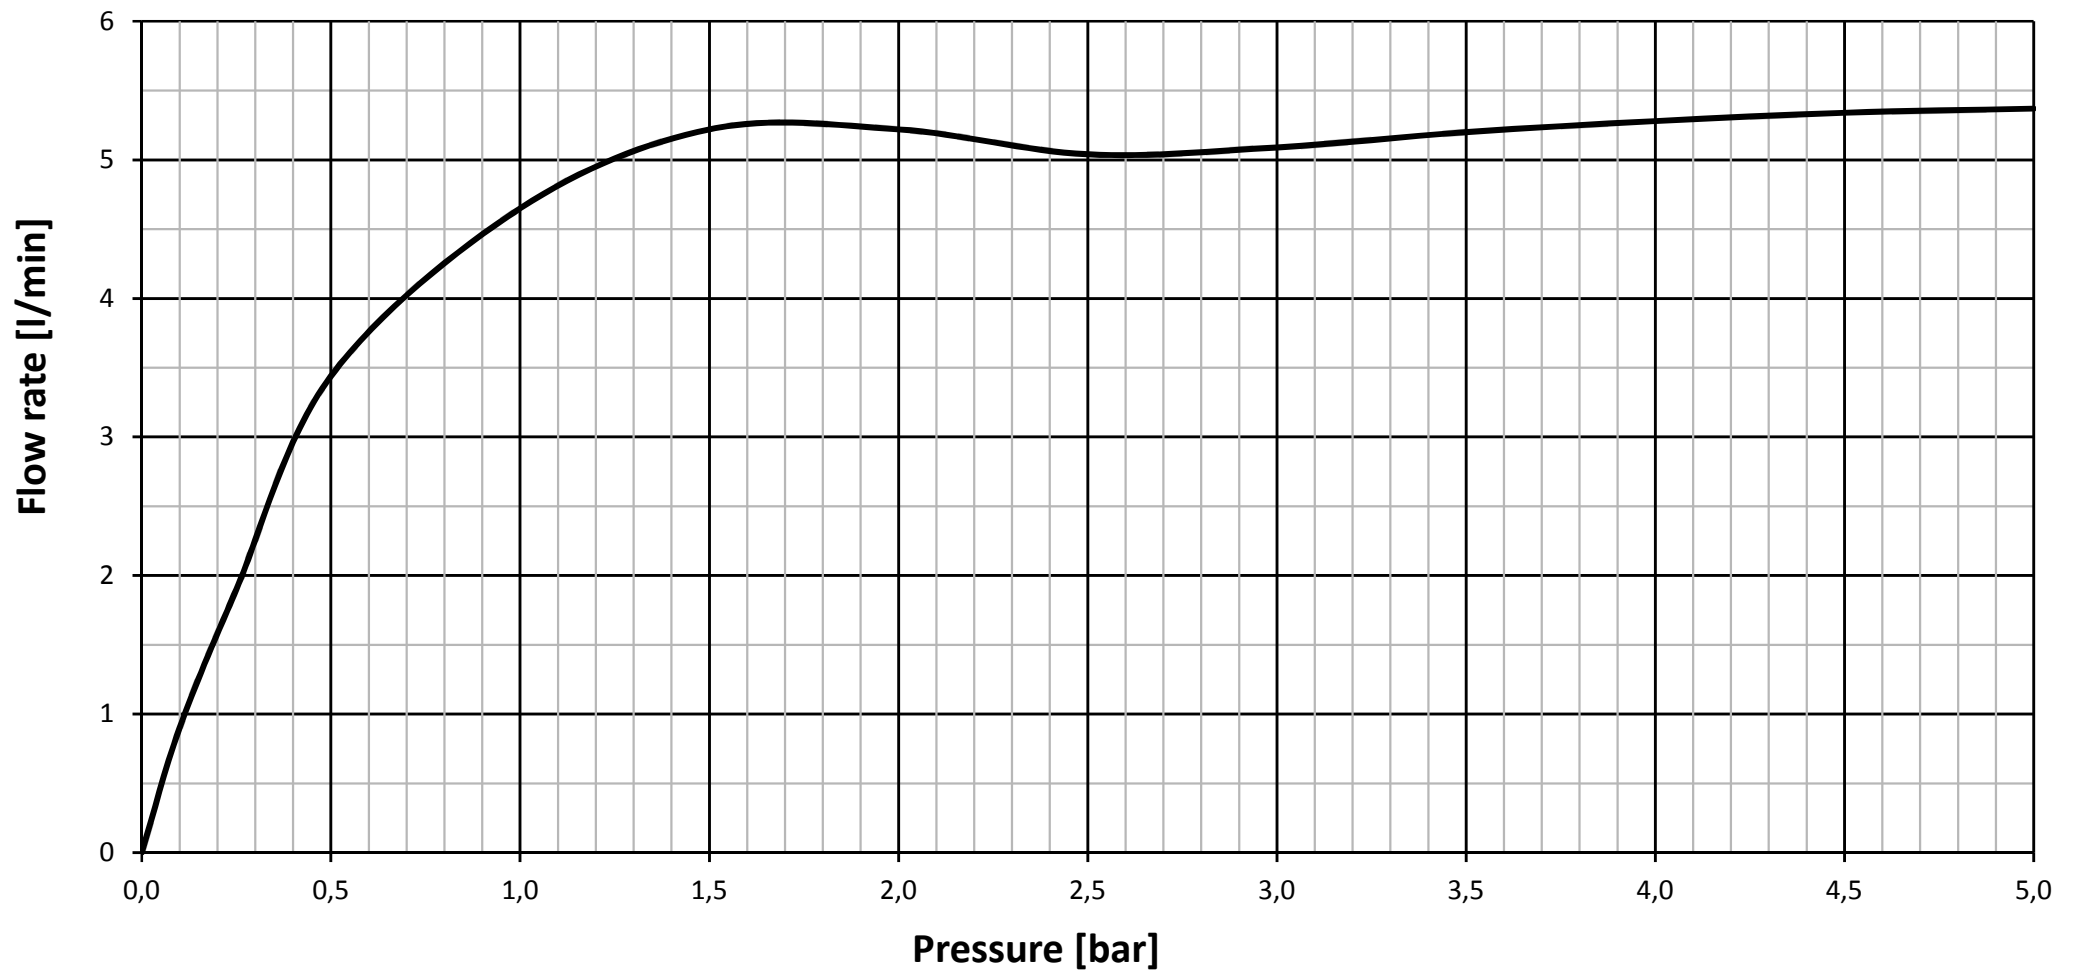

A7265, A7266, A7267, A7268 - outlet series

— Flow rate in mixed water position