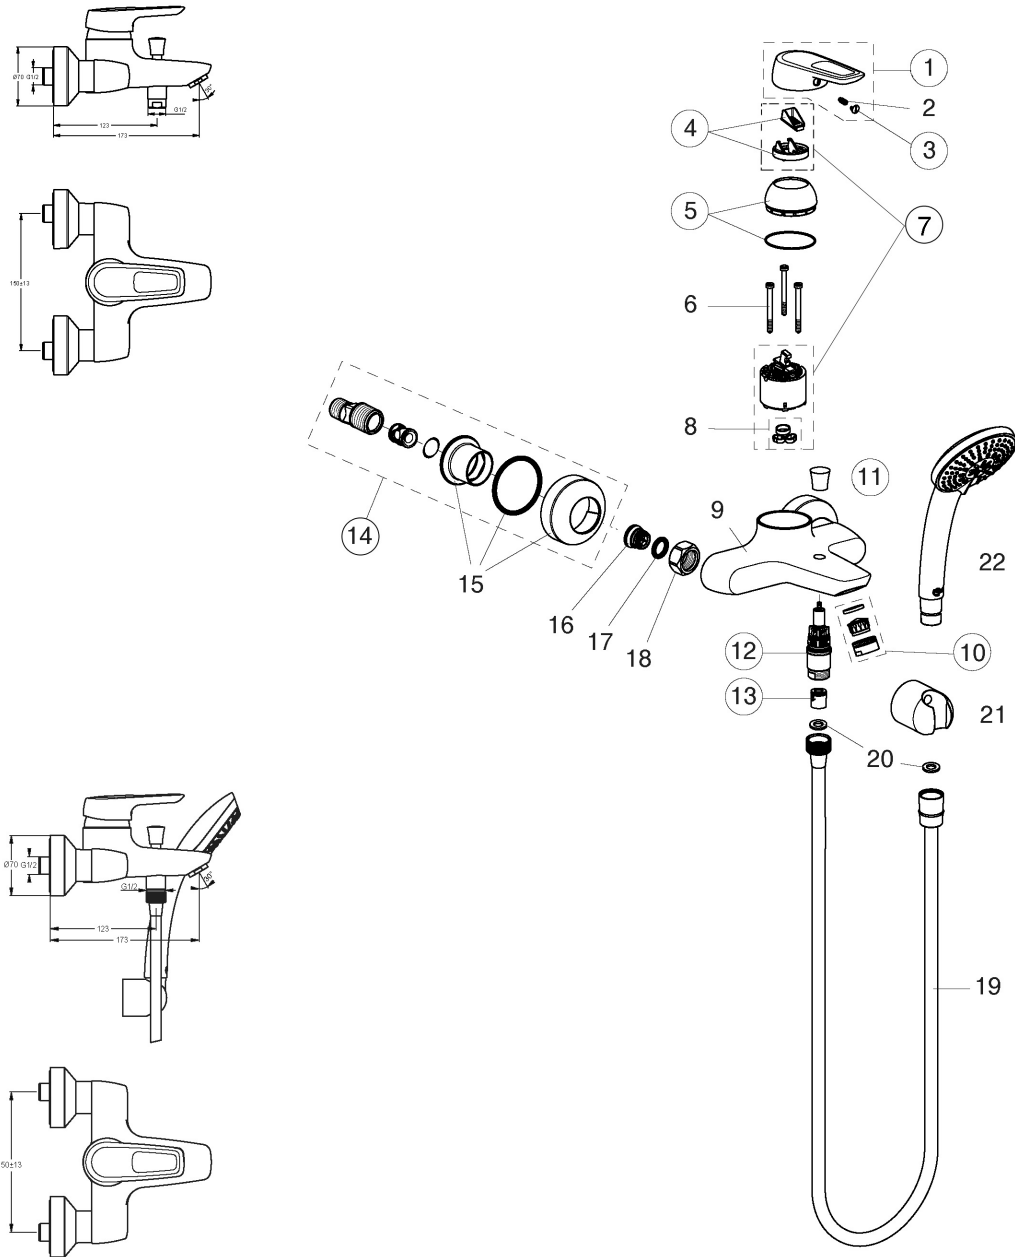

Ceramix Blue B9490AA, B9911AA

Pos.	Signify	Spare parts-Nr.	Quantity	Pos.	Signify	Spare parts-Nr.	Quantity
1	Lever, w/logo ISI-compl.	A963227AA	1 Pcs.	15	Escutcheon-compl.		1 Set
2	Screw M5x10		1 Pcs.	16	Nipple M19x1.5LH		2 Pcs.
3	Cap(Blue/Red)	A963054NU	1 Pcs.	17	O-Ring \varnothing 15.6x1.78		2 Pcs.
4	Volume stop	A860700NU	1 Pcs.	18	Nut G3/4		2 Pcs.
5	Cap, w/O-Ring-compl.	B960276AA	1 Pcs.	19	Metal hose, L1500, double clenched		1 Pcs.
6	Screw M4x50		3 Pcs.	20	Fiberring \varnothing 16x13x1.5		2 Pcs.
7	Cartridge \varnothing 47mm	A960500NU	1 Pcs.	21	Wall bracket fixed NIKLES		1 Pcs.
8	O-Ring-set		1 Set	22	Shower, 3F, 8 l/min		1 Pcs.
9	Body bath/shower		1 Pcs.				
10	Casc. perlator M24x1-C	A961132AA	1 Pcs.				
11	Pull knob	B960170AA	1 Pcs.				
12	Diverter automatic	B960969AA	1 Pcs.				
13	Non return valve	A962594NU	1 Pcs.				
14	S-connections-compl.	B960647AA	1 Set				