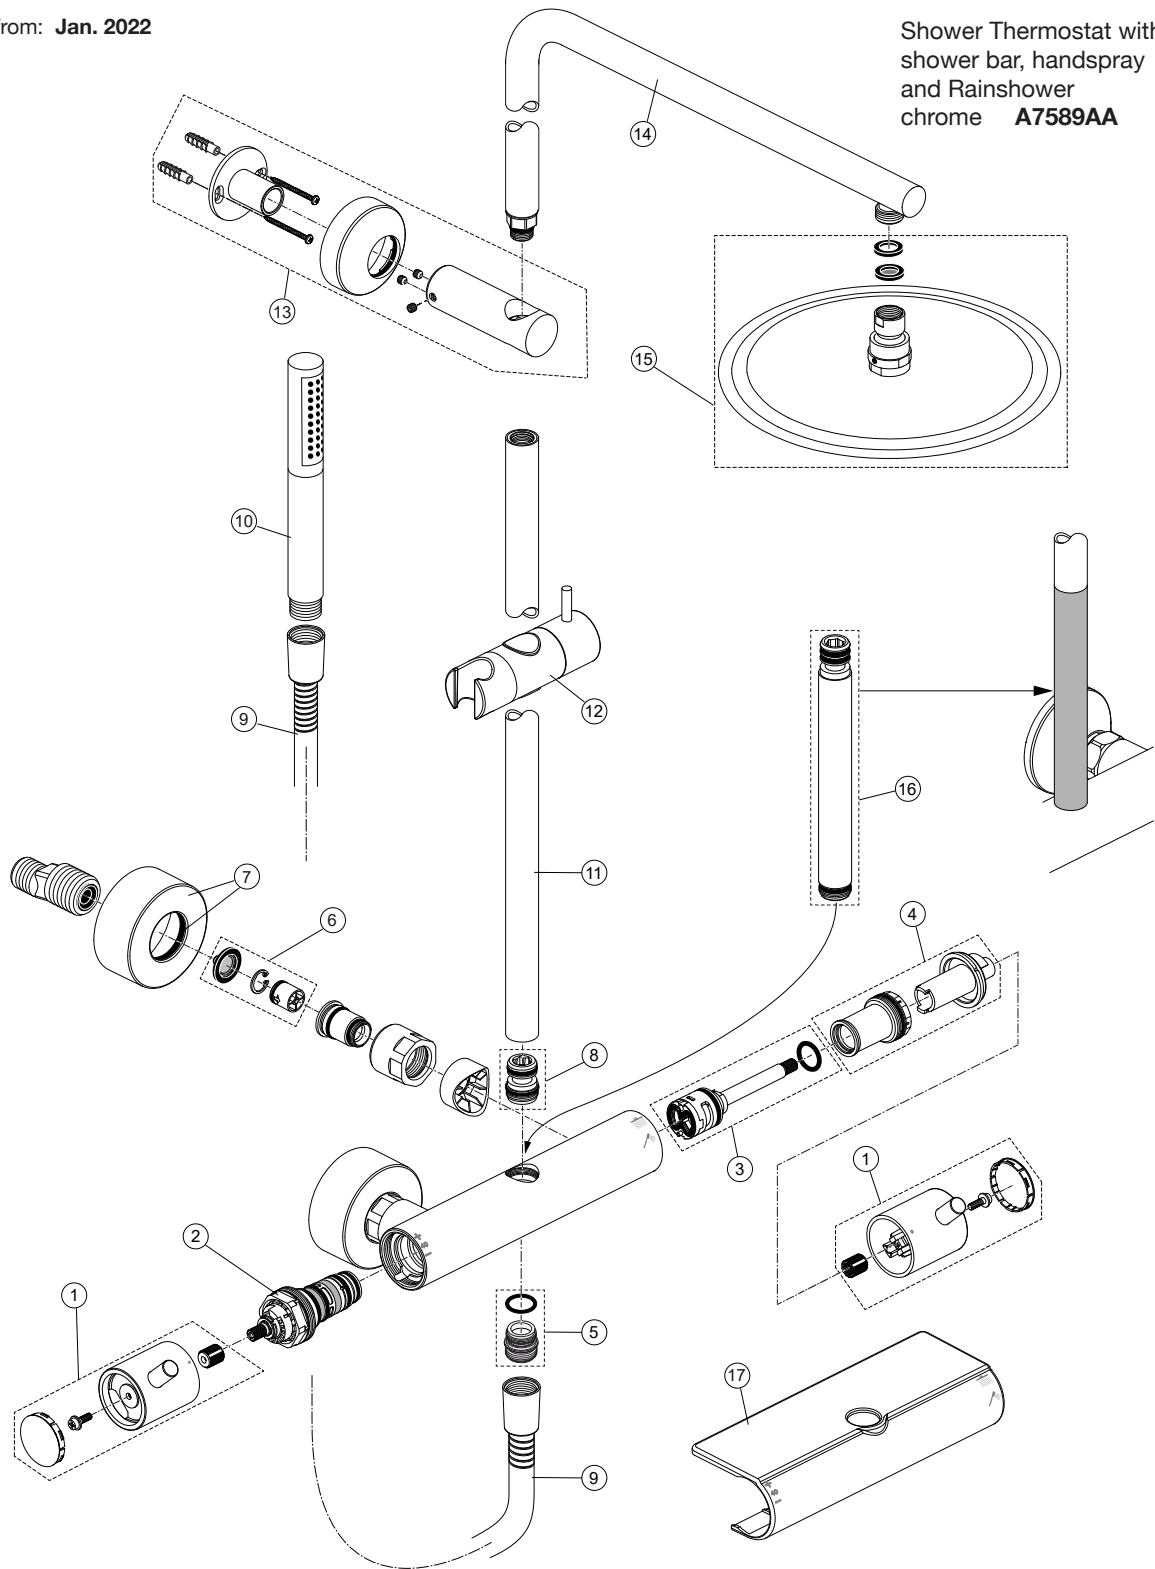

Produced from: Jan. 2022

Shower Thermostat with diverter,
shower bar, handspray
and Rainshower
chrome **A7589AA**

Replace XX with the appropriate finish code

Chrome = AA Silver Storm = GN Gold = A2 Magnetic Grey = A5 Silk black = XG

Example spare part order:

A 861 568 AA in Chrome

Pos.	Description	Part-Number	Qty.	Pos.	Description	Part-Number	Qty.
1	Handle cpl.	A 861 568 XX	1 Set	11	Shower bar	A 861 388 XX	1 pcs
2	Thermostatic Cartridge cpl.	A 861 371 NU	1 pcs	12	Slider & holder f. handshr.	B 961 024 XX	1 Set
3	Stop valve with diverter	A 861 375 NU	1 Set	13	Wall fixation complete	A 861 389 XX	1 Set
4	Thread ring + stopring cpl.	A 861 376 NU	1 Set	14	Pipe (bend)	A 861 569 XX	1 pcs
5	Nipple G1/2 outside cpl.	A 861 498 NU	1 Set	15	Headshower Ø300 mm	A 5803 XX	1 pcs
6	Non-return valve	A 861 372 NU	1 Set	16	Extension kit 150mm long	A 861 379 XX	1 Set
7	Escutcheon cpl.	B 960 714 XX	2 Set		Extension kit 300mm long	A 861 380 XX	1 Set
	(Colour Silk black)	B 961 016 XG	2 Set	17	Warp over shelf	A 861 383 AA**	1 pcs
8	Connection nipple cpl.	A 861 385 NU	1 Set				
9	Shower hose 1750 mm	BE 175 XX	1 pcs				
10	Handspray 1F-8l/min	BC 774 XX	1 pcs				