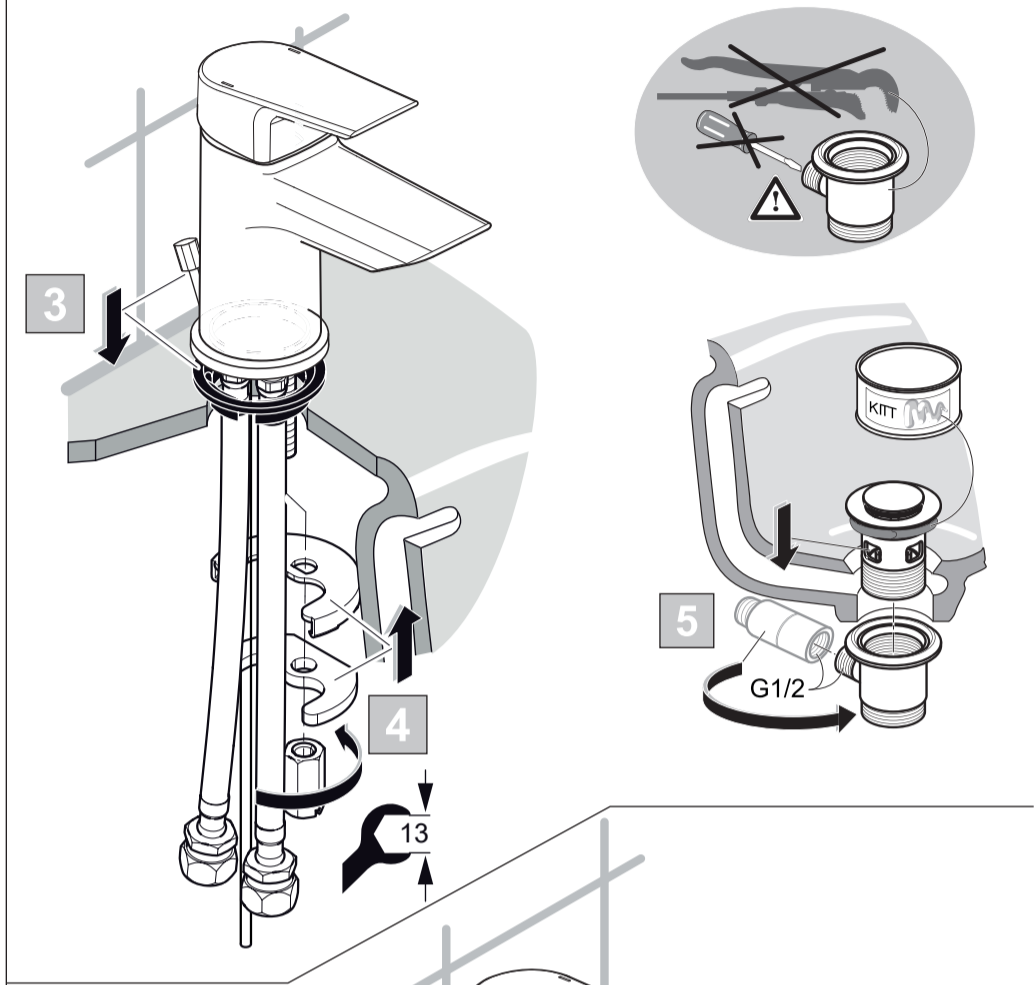

  
**Ideal Standard**

**Tesi**  
**A 6587 .. A 6588 .. A 6592 .. A6575 ..**

0624 / A 868 723  
 Made in Germany

A6588

A6587

A6575

A6592

Ideal Standard International NV  
 Corporate Village – Gent Building  
 Da Vincilaan 2  
 1935 Zaventem  
 Belgium  
<https://www.idealstandard.com>