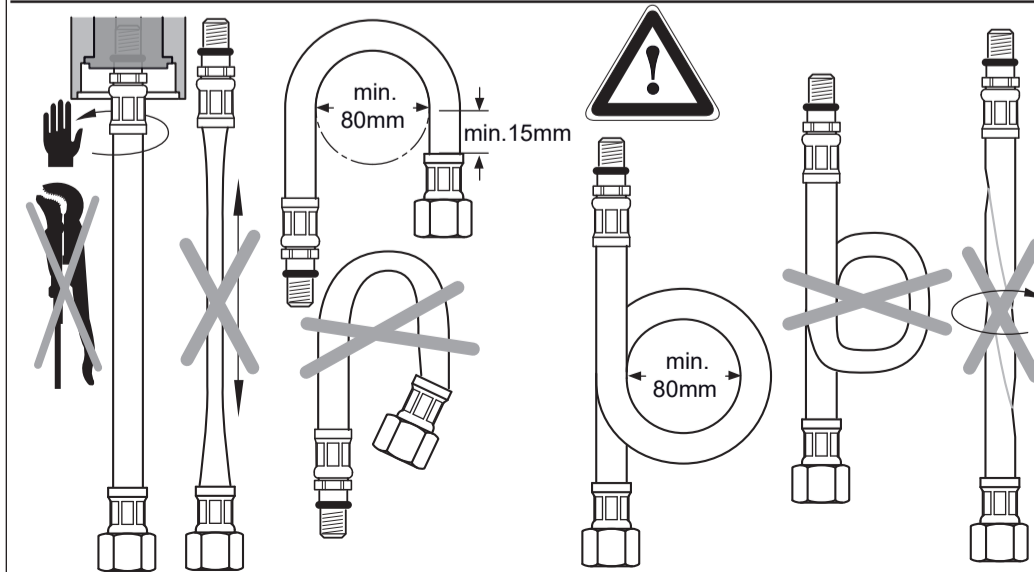

  
**Ideal Standard**

**Tesi**  
**A 6587 .. A 6588 .. A 6592 .. A6575 ..**

0624 / A 868 723  
 Made in Germany

A6588

A6587

A6575

A6592

Ideal Standard International NV  
 Corporate Village – Gent Building  
 Da Vincilaan 2  
 1935 Zaventem  
 Belgium  
<https://www.idealstandard.com>