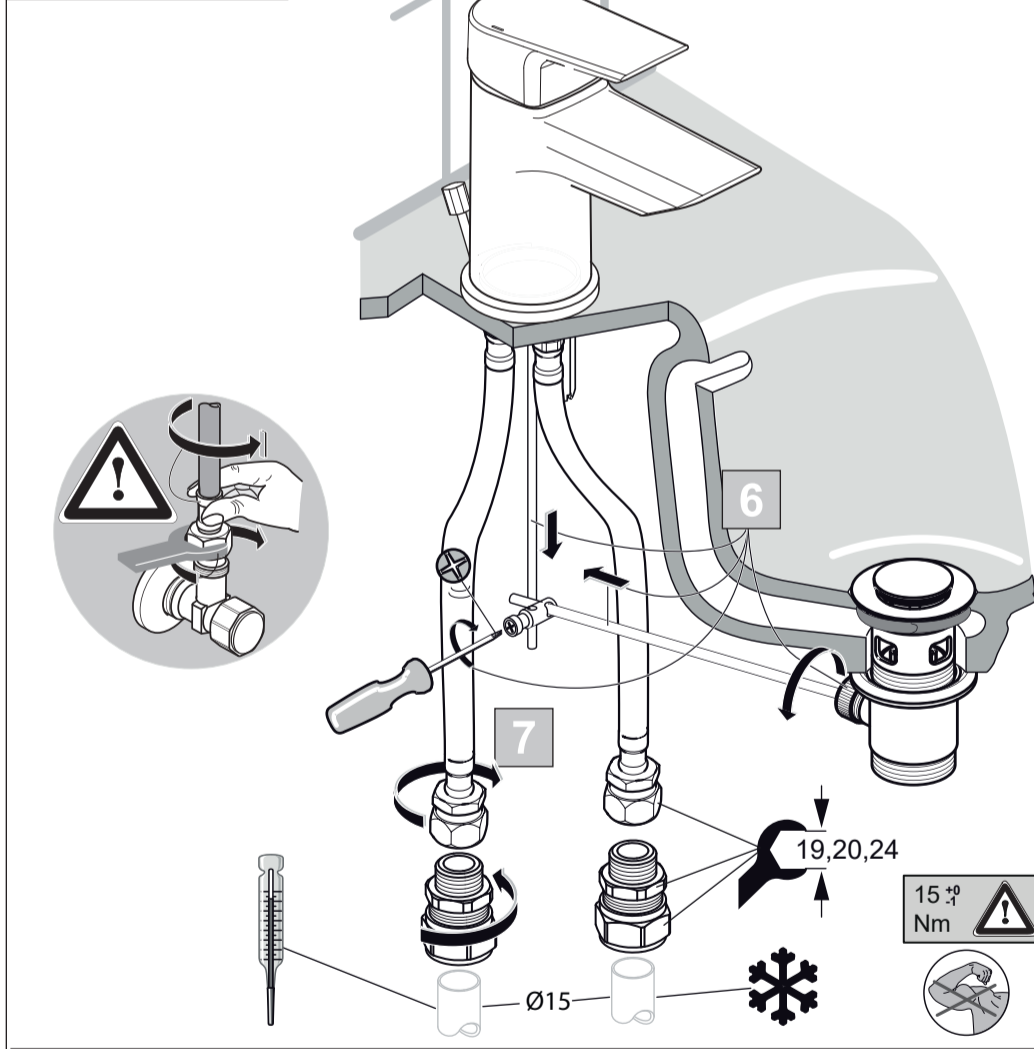

  
**Ideal Standard**

**Tesi**  
**A 6587 .. A 6588 .. A 6592 .. A6575 ..**

0624 / A 868 723  
 Made in Germany

A6588

A6587

A6575

A6592

Ideal Standard International NV  
 Corporate Village – Gent Building  
 Da Vincilaan 2  
 1935 Zaventem  
 Belgium  
<https://www.idealstandard.com>