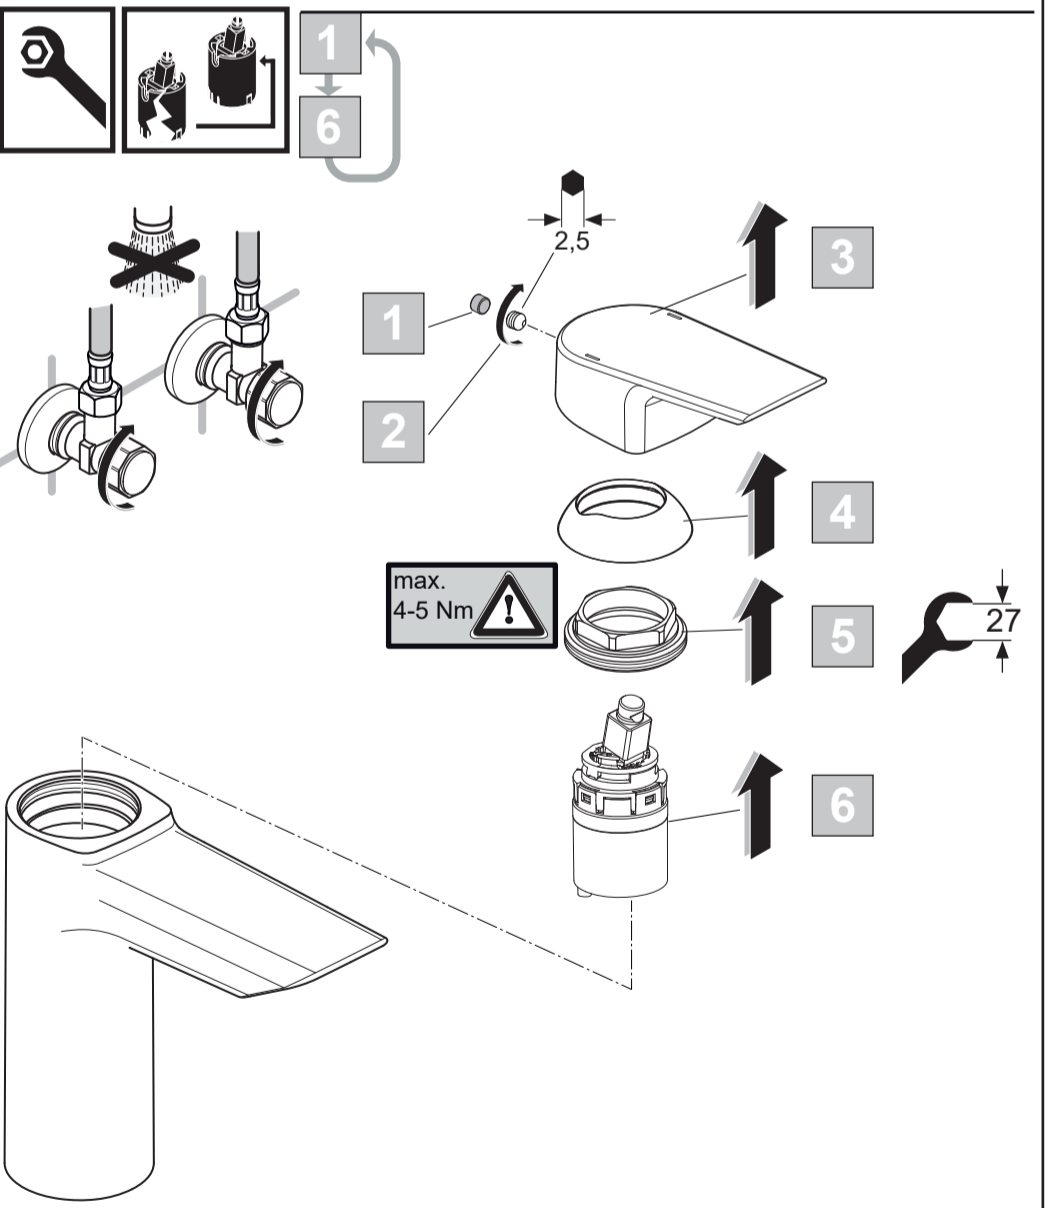

  
**Ideal Standard**

**Tesi**  
**A 6587 .. A 6588 .. A 6592 .. A6575 ..**

0624 / A 868 723  
 Made in Germany

A6588

A6587

A6575

A6592

Ideal Standard International NV  
 Corporate Village – Gent Building  
 Da Vincilaan 2  
 1935 Zaventem  
 Belgium  
<https://www.idealstandard.com>