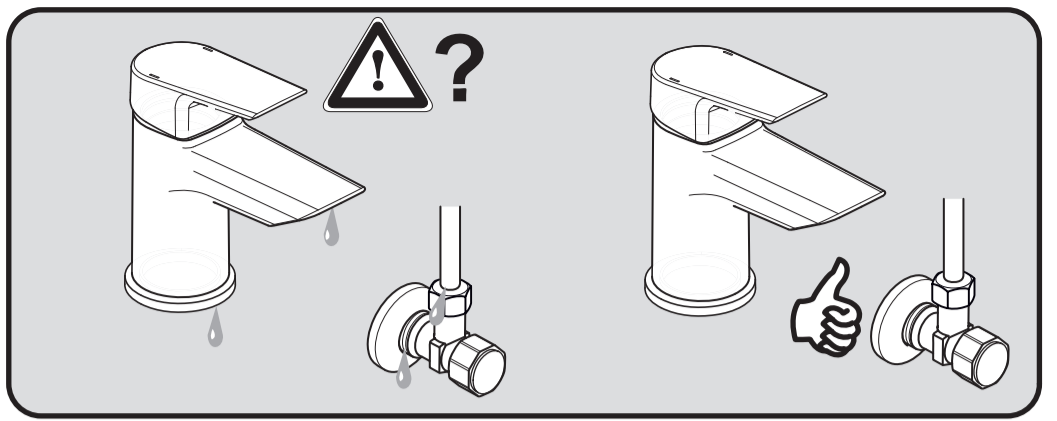

  
**Ideal Standard**

**Tesi**  
**A 6587 .. A 6588 .. A 6592 .. A6575 ..**

0624 / A 868 723  
 Made in Germany

A6588

A6587

A6575

A6592

Ideal Standard International NV  
 Corporate Village – Gent Building  
 Da Vincilaan 2  
 1935 Zaventem  
 Belgium  
<https://www.idealstandard.com>