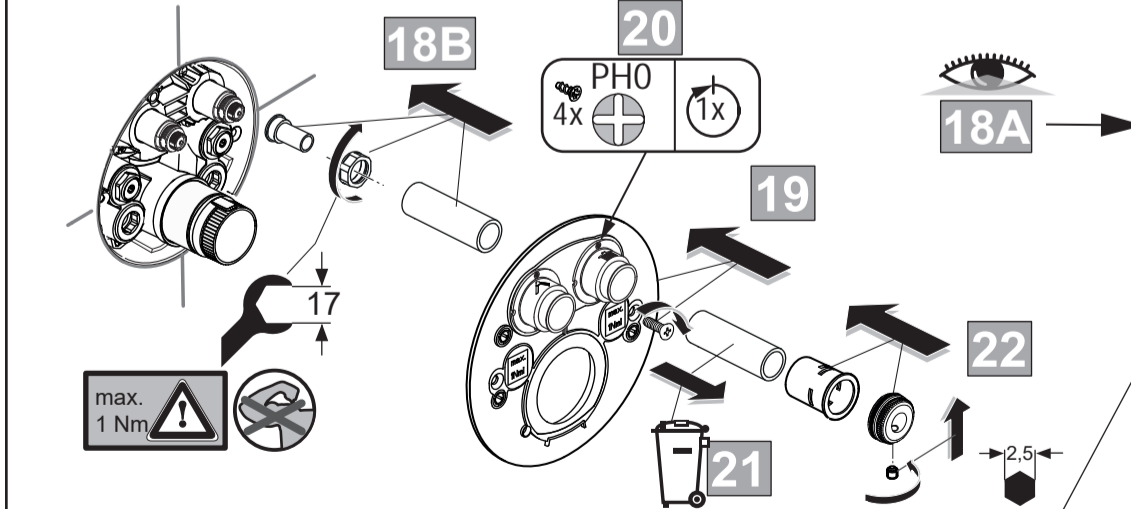

A 7296

A 7302

Ideal Standard International NV
 Corporate Village - Gent Building
 Da Vincilaan 2
 1935 Zaventem
 Belgium

www.idealstandard.com

	P	bar		MAX. 10		5		Q	(3 bar)
	T	°C		MAX. 80		65			l/min
						55			18