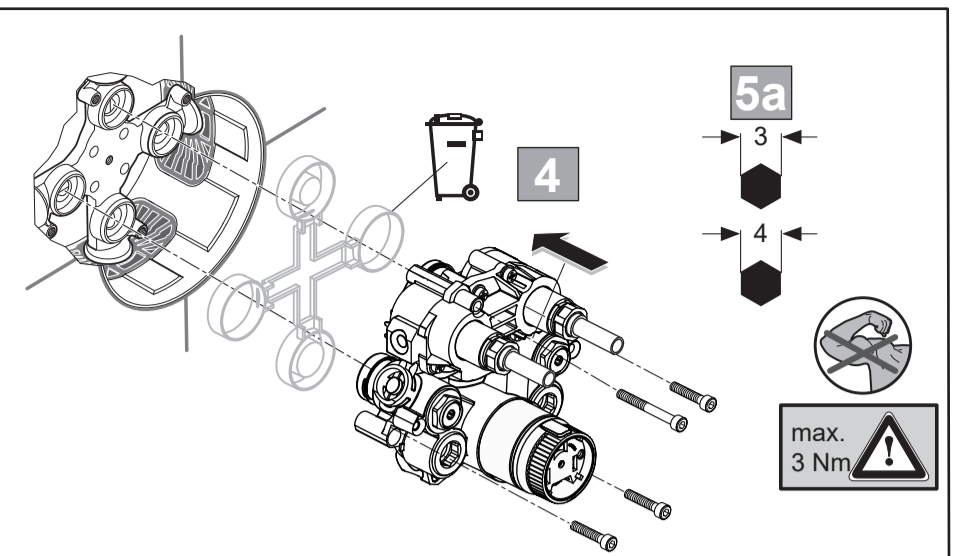

A 7296

A 7302

Ideal Standard International NV
 Corporate Village - Gent Building
 Da Vincilaan 2
 1935 Zaventem
 Belgium

www.idealstandard.com

	P	bar		MAX. 10		5		Q	(3 bar)
	T	°C		MAX. 80		65			l/min
						55			18