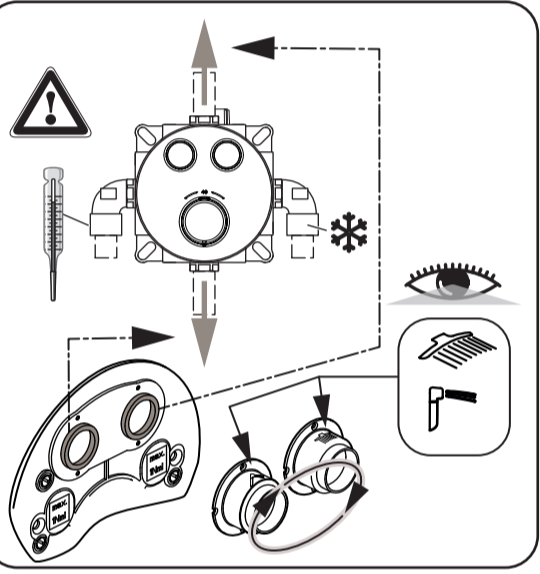

A 7296

A 7302

Ideal Standard International NV
 Corporate Village - Gent Building
 Da Vincilaan 2
 1935 Zaventem
 Belgium

www.idealstandard.com

	P	bar		MAX. 10		5		Q	(3 bar)
	T	°C		MAX. 80		65			l/min
						55			18