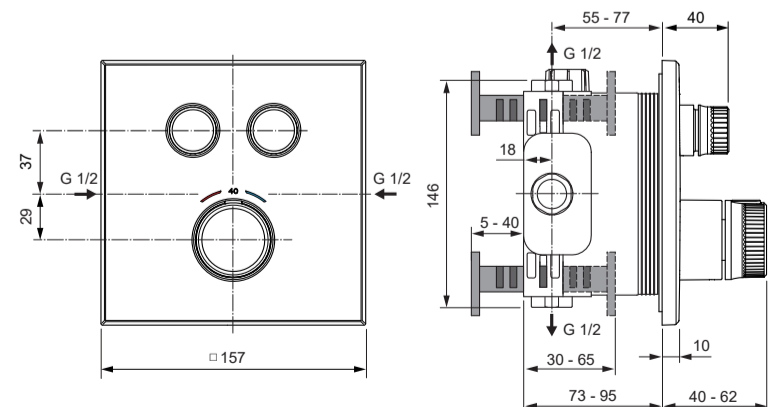

A 7302

Ideal Standard International NV
Corporate Village - Gent Building
Da Vincilaan 2
1935 Zaventem
Belgium

www.idealstandard.com