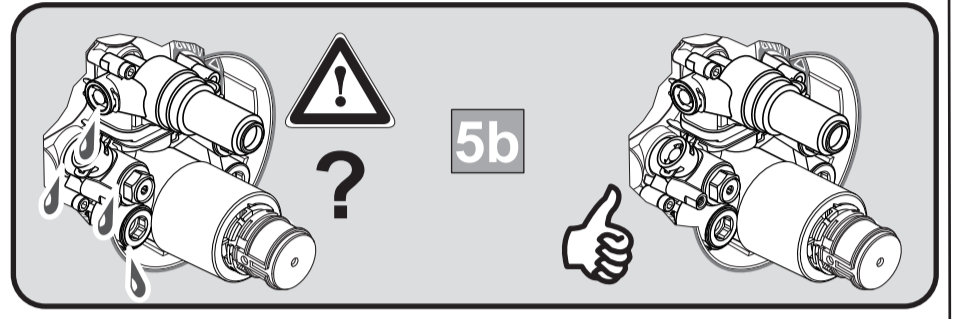

A 7296

A 7302

Ideal Standard International NV
 Corporate Village - Gent Building
 Da Vincilaan 2
 1935 Zaventem
 Belgium

www.idealstandard.com

	P	bar		MAX. 10		5		Q	(3 bar)
	T	°C		MAX. 80		65			l/min
						55			18