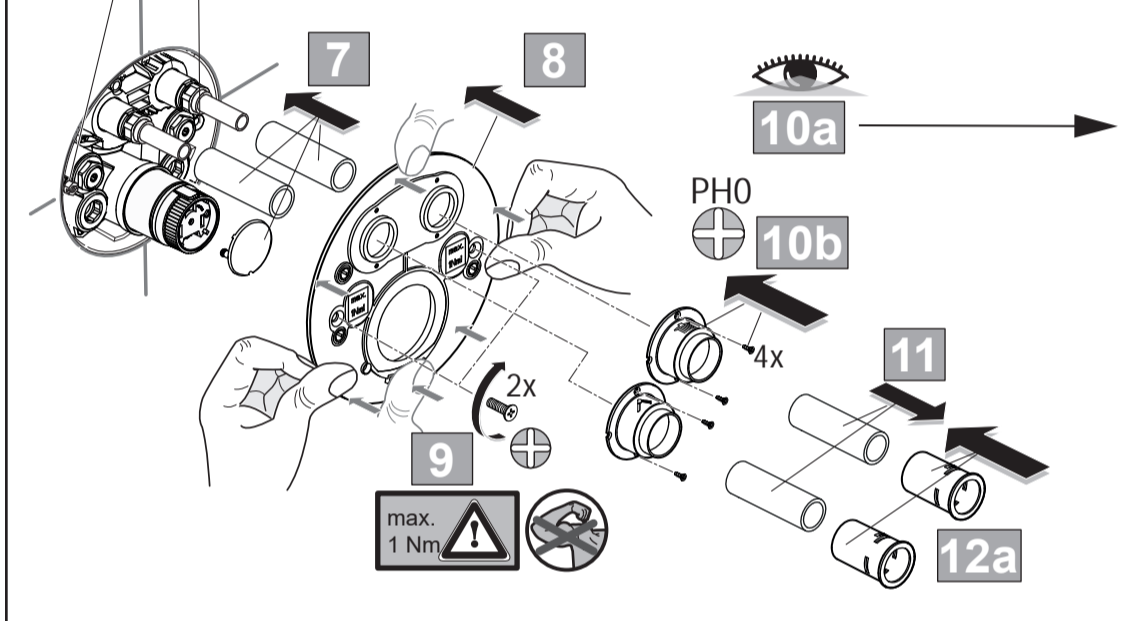

A 7296

A 7302

Ideal Standard International NV
 Corporate Village - Gent Building
 Da Vincilaan 2
 1935 Zaventem
 Belgium

www.idealstandard.com

	P	bar		MAX. 10		5		Q	(3 bar)
	T	°C		MAX. 80		65			l/min
						55			18