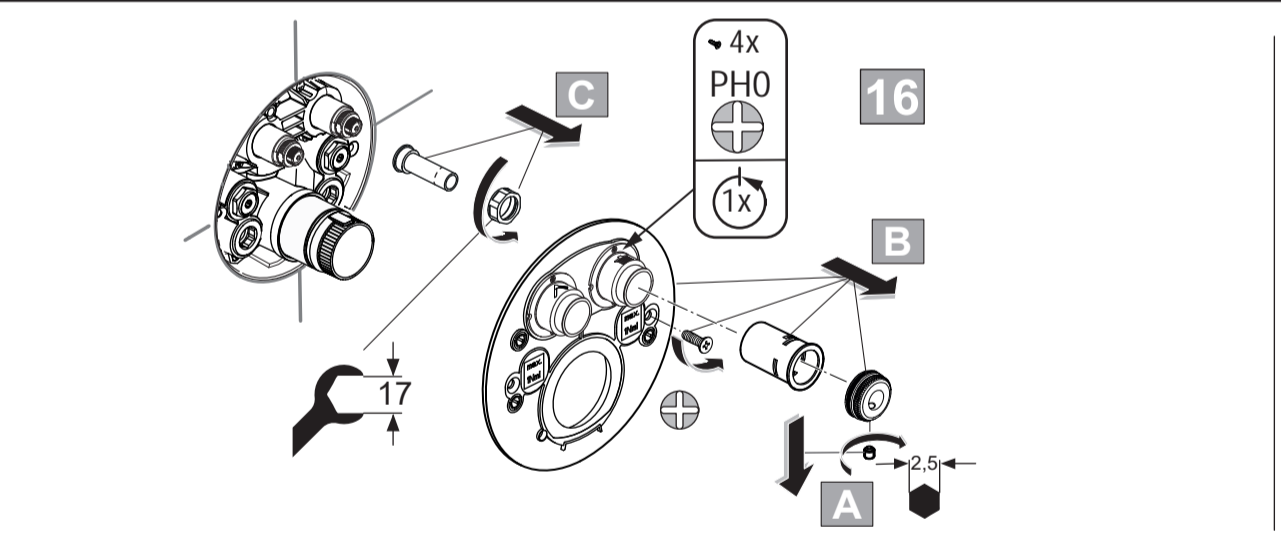

A 7296

A 7302

Ideal Standard International NV
 Corporate Village - Gent Building
 Da Vincilaan 2
 1935 Zaventem
 Belgium

www.idealstandard.com

	P	bar		MAX. 10		5		Q	(3 bar)
	T	°C		MAX. 80		65			l/min
						55			18