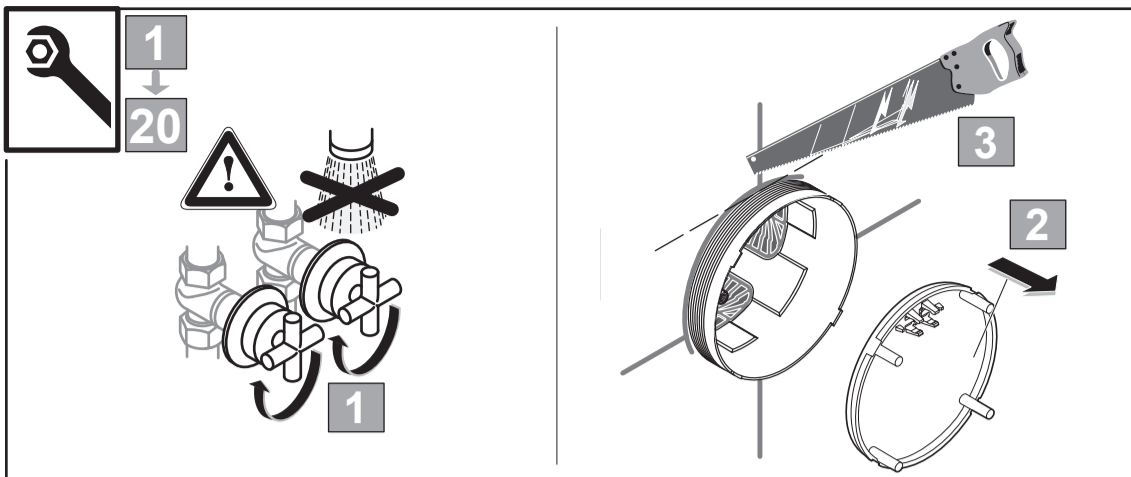

A 7296

A 7302

Ideal Standard International NV
 Corporate Village - Gent Building
 Da Vincilaan 2
 1935 Zaventem
 Belgium

www.idealstandard.com

	P	bar		MAX. 10		5		Q	(3 bar)
	T	°C		MAX. 80		65			l/min
						55			18