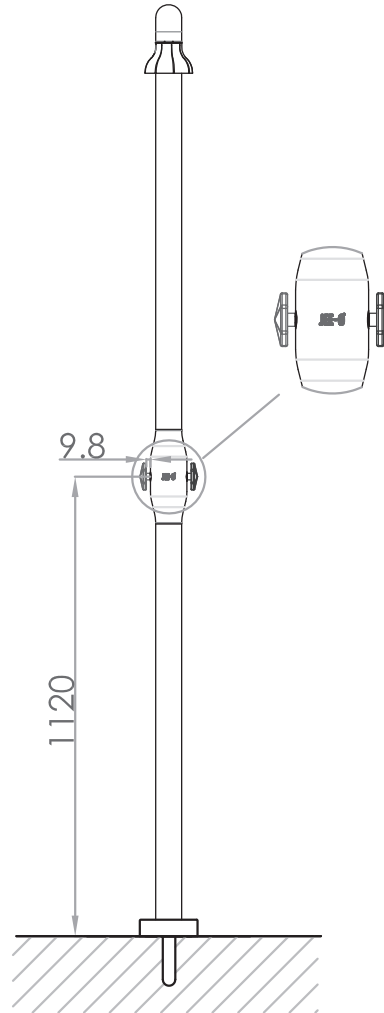

# JEE-O bloom shower 01

Article code:

**600-6106**

Material:

● PVD coated gun metal  
Stainless Steel r304

Cleaning instructions:

download JEE-O shower and taps manual on our website: [www.jee-o.com](http://www.jee-o.com)

Cartridges:

Available soon

Flow at water of 38°C / 100,4°F:

11l p/m at 3bar pressure

Connection:

2 x G 1/2" (ø15mm / 0.6")  
nylon<sup>(out)</sup>/epdm<sup>(in)</sup> flexhose  
with brass swivel  
British Standard Pipe (BSP)

Thread:

Dimension package:

L 151 x W 61 x H 21 cm

Total weight:

13.1 kg

Package weight:

0.36 kg

Placing on a water-tight floor