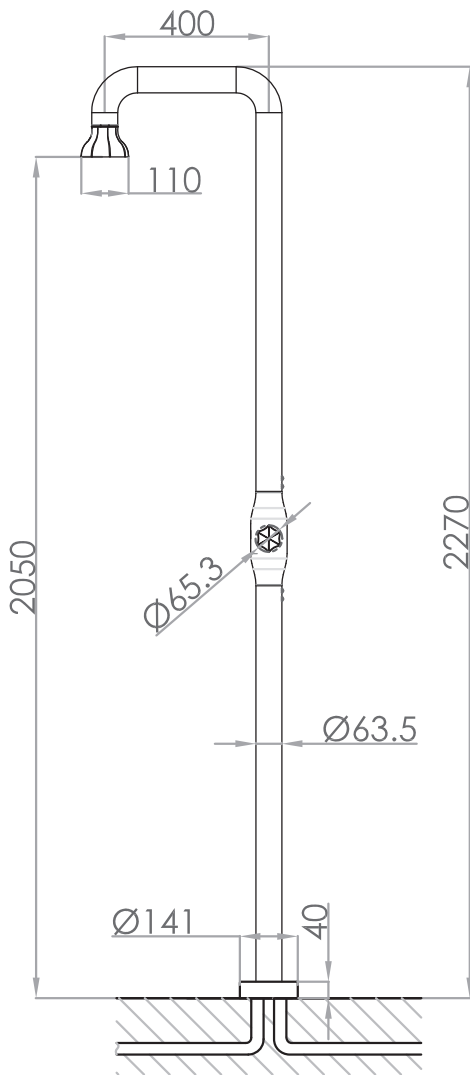

# JEE-O bloom shower 01

Article code:

**600-6106**

Material:

● PVD coated gun metal  
Stainless Steel r304

Cleaning instructions:

download JEE-O shower and taps manual on our website: [www.jee-o.com](http://www.jee-o.com)

Cartridges:

Available soon

Flow at water of 38°C / 100,4°F:

11l p/m at 3bar pressure

Connection:

2 x G 1/2" (ø15mm / 0.6")  
nylon<sup>(out)</sup>/epdm<sup>(in)</sup> flexhose  
with brass swivel  
British Standard Pipe (BSP)

Thread:

Dimension package:

L 151 x W 61 x H 21 cm

Total weight:

13.1 kg

Package weight:

0.36 kg

Placing on a water-tight floor